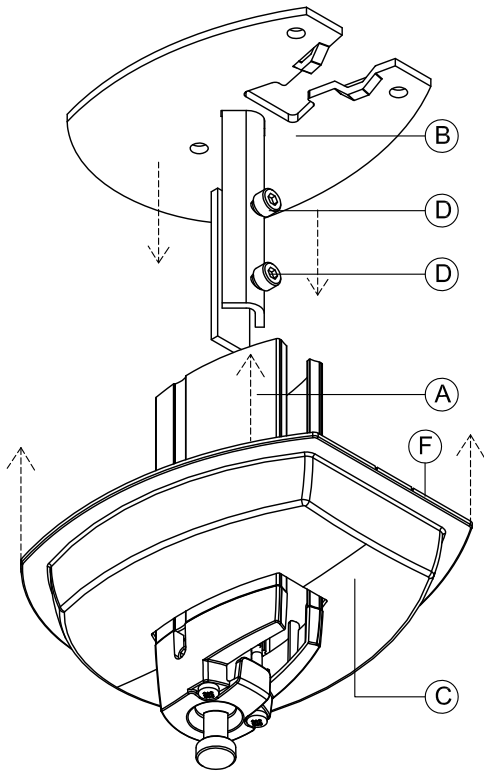

SMS PROJECTOR CLF INCLUDING SMS UNISLIDE

Contents		
A.	SMS Projector CL F main body	1
B.	Ceiling plate complete	1
C.	Plastic cover (for ceiling plate)	1
D.	Screw M5x18	1
E.	Spanner/ Key	2
F.	Double sided tape	4
G.	Allen Keys	2
H.	SMS Unislide	1
I.	Cable strap	2
J.	Ceiling Screws+washers (Not included)	
K.	Projector (Not included)	