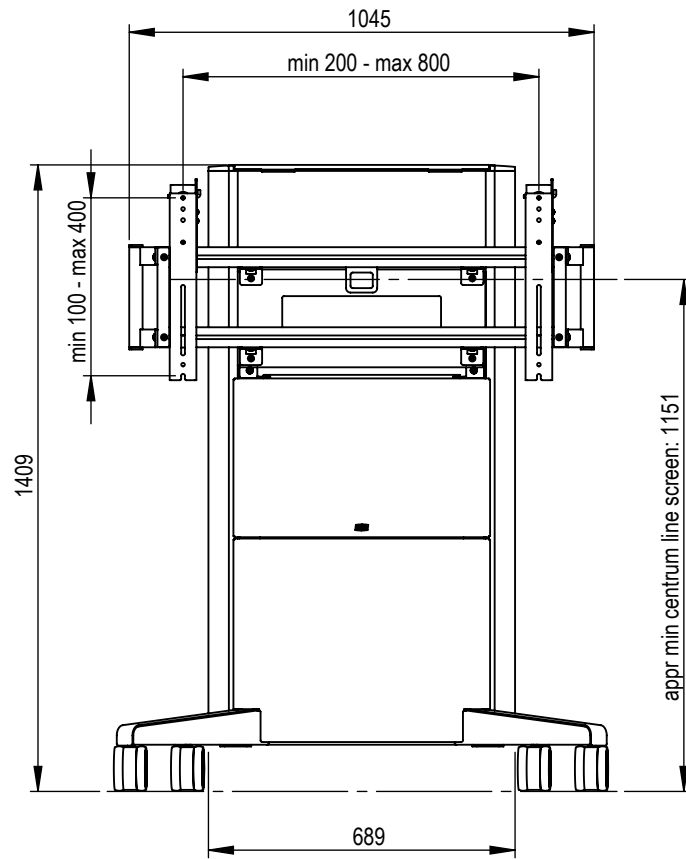

Technical drawing (mm)  
C5-31U0003-2-A-0 / SMS Presence Mobile 1290

Technical drawing (mm)  
C5-31U0005-2-A-0 / SMS Presence Mobile 1650