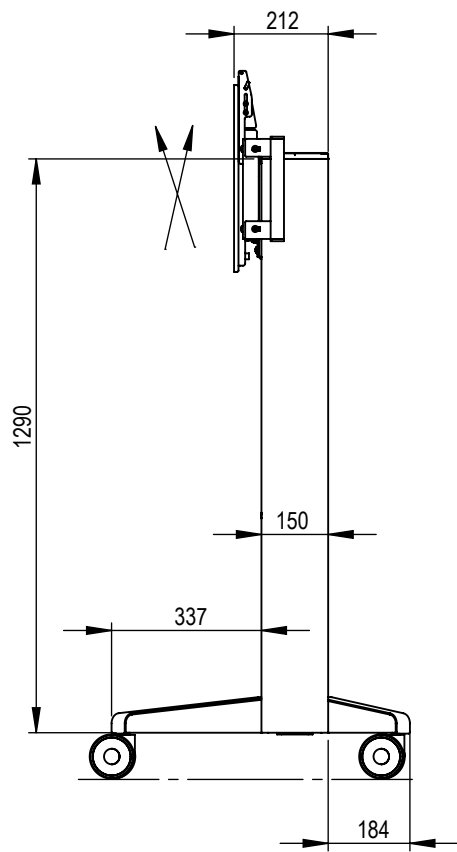

Technical drawing (mm)  
C5-31U0003-2-A-0 / SMS Presence Mobile 1290

Technical drawing (mm)  
C5-31U0005-2-A-0 / SMS Presence Mobile 1650