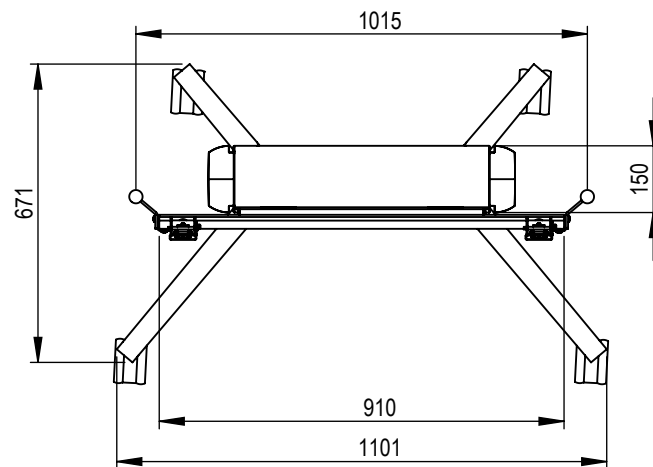

Technical drawing (mm)  
C5-31U0003-2-A-0 / SMS Presence Mobile 1290

Technical drawing (mm)  
C5-31U0005-2-A-0 / SMS Presence Mobile 1650