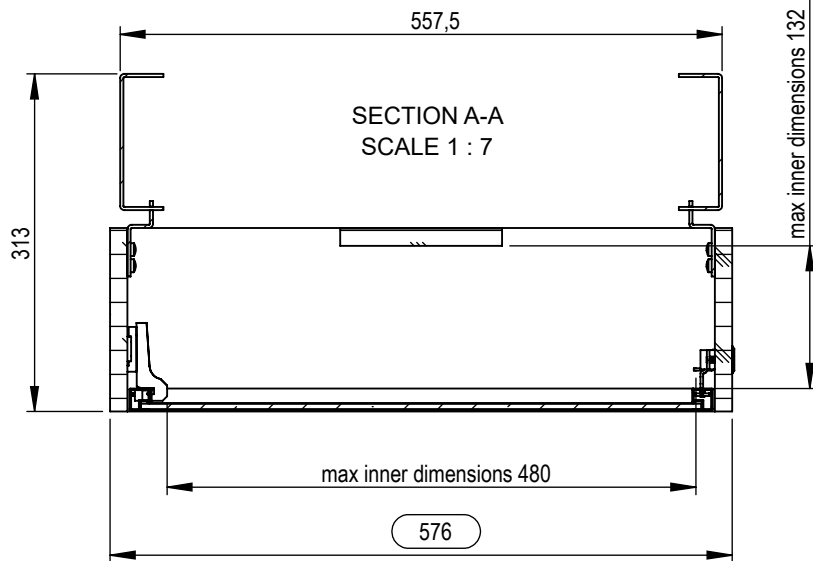

Technical drawing (mm)
C5-21U004-2-A / SMS Presence Wall Floor Tower Box Perforated Door

Technical drawing (mm)
C5-21U005-2-A / SMS Presence Mobile Tower Box Glass Door

SMART MEDIA
SOLUTIONS

Technical drawing (mm)
C5-21U006-2-A / SMS Presence Mobile Tower Box Perforated Door