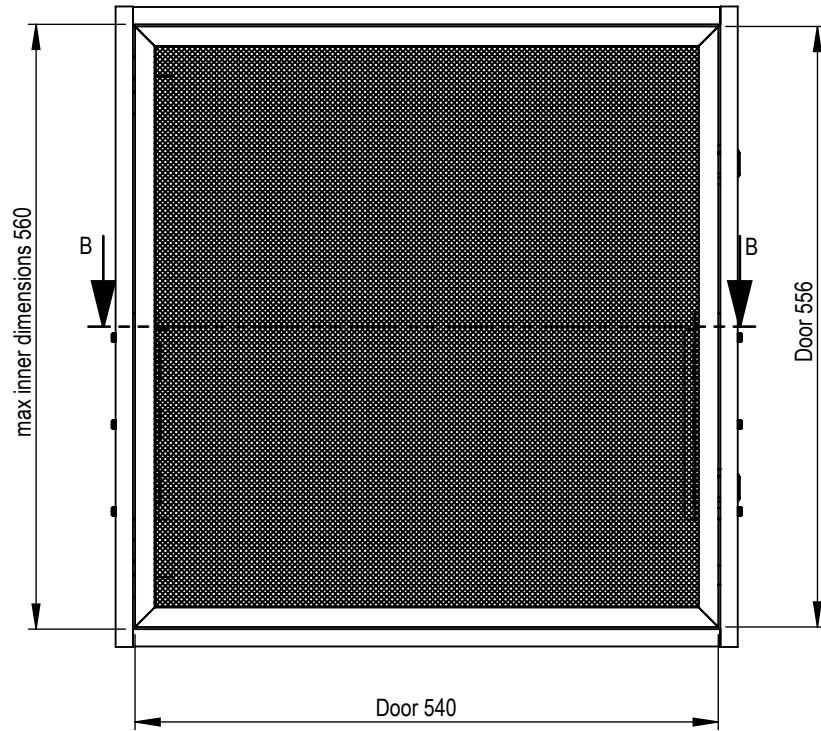

Technical drawing (mm)
C5-21U004-2-A / SMS Presence Wall Floor Tower Box Perforated Door

Technical drawing (mm)
C5-21U005-2-A / SMS Presence Mobile Tower Box Glass Door

SMART MEDIA
SOLUTIONS

Technical drawing (mm)
C5-21U006-2-A / SMS Presence Mobile Tower Box Perforated Door