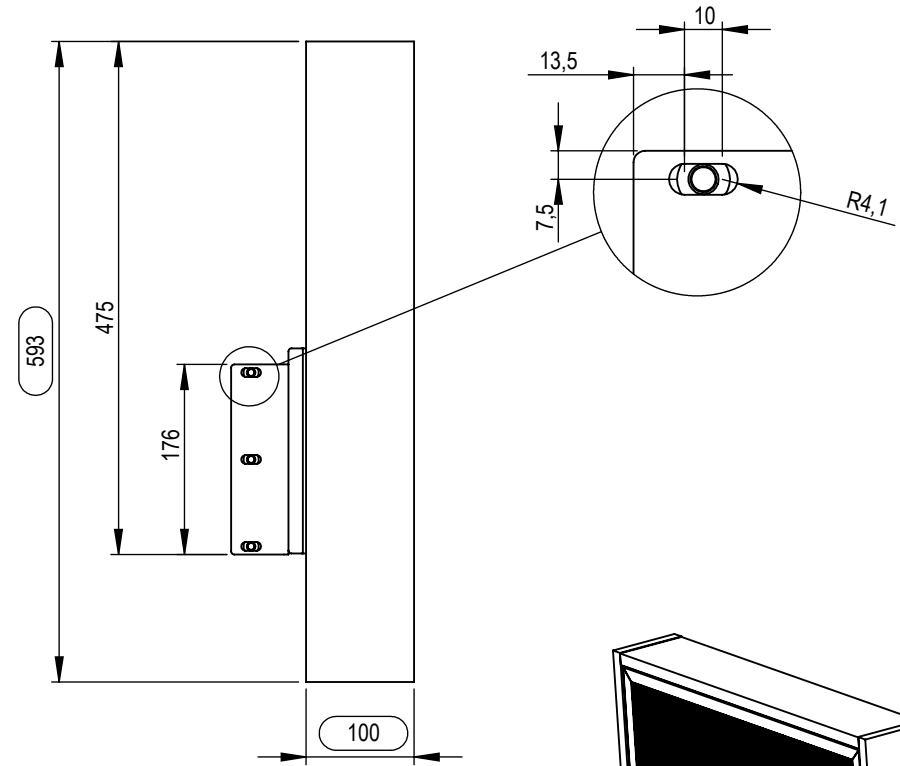

Technical drawing (mm)
C5-21U004-2-A / SMS Presence Wall Floor Tower Box Perforated Door

Technical drawing (mm)
C5-21U005-2-A / SMS Presence Mobile Tower Box Glass Door

SMART MEDIA
SOLUTIONS

Technical drawing (mm)
C5-21U006-2-A / SMS Presence Mobile Tower Box Perforated Door