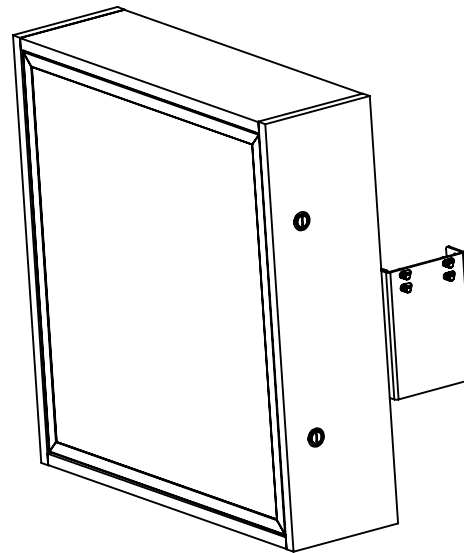

Technical drawing (mm)
C5-21U004-2-A / SMS Presence Wall Floor Tower Box Perforated Door

Technical drawing (mm)
C5-21U005-2-A / SMS Presence Mobile Tower Box Glass Door

SMART MEDIA
SOLUTIONS

Technical drawing (mm)
C5-21U006-2-A / SMS Presence Mobile Tower Box Perforated Door