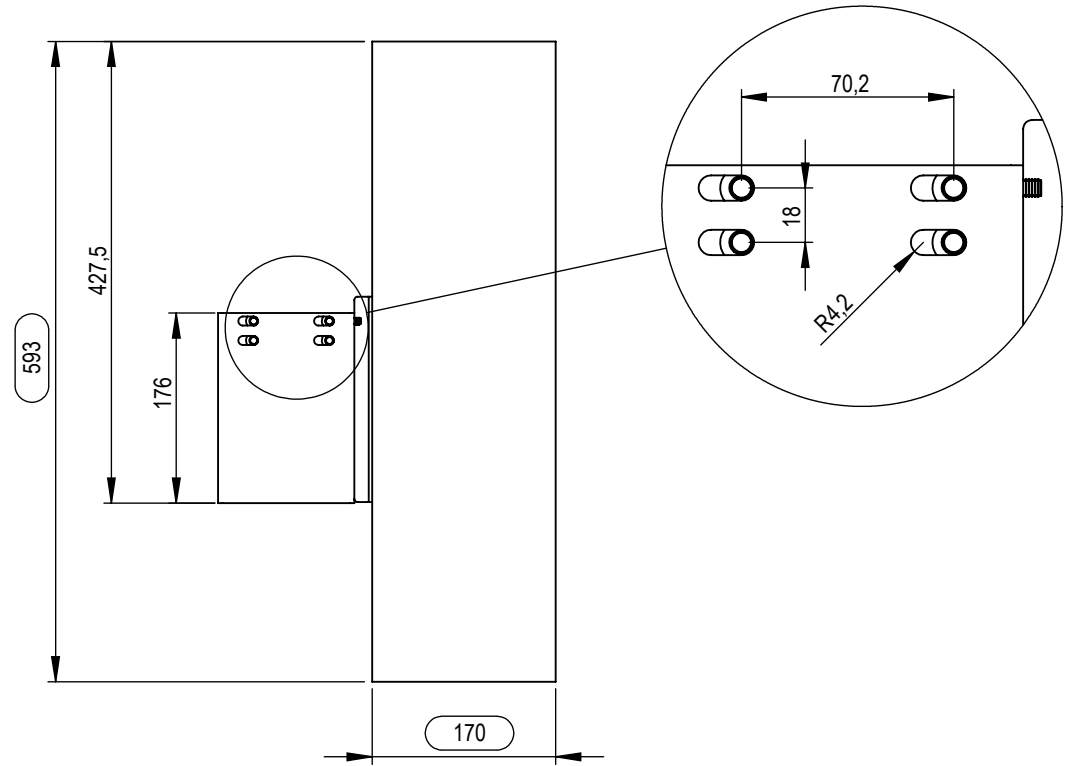

Technical drawing (mm)
C5-21U004-2-A / SMS Presence Wall Floor Tower Box Perforated Door

Technical drawing (mm)
C5-21U005-2-A / SMS Presence Mobile Tower Box Glass Door

SMART MEDIA
SOLUTIONS

Technical drawing (mm)
C5-21U006-2-A / SMS Presence Mobile Tower Box Perforated Door