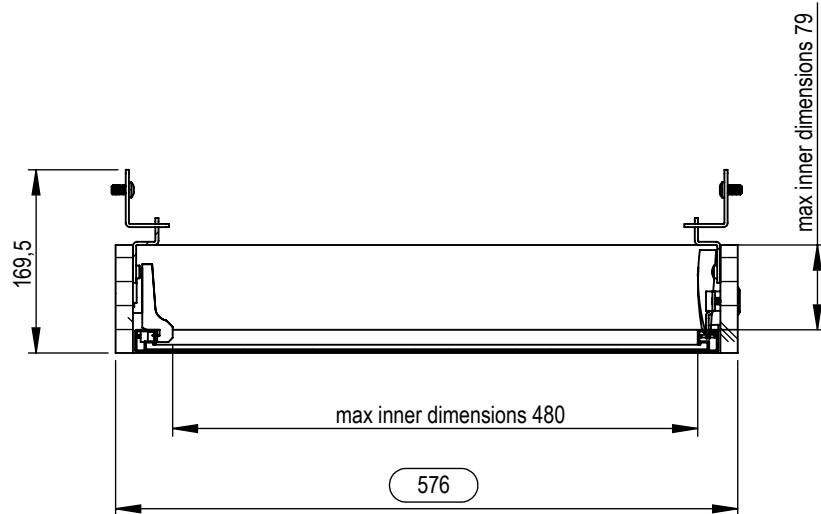

Technical drawing (mm)
C5-21U004-2-A / SMS Presence Wall Floor Tower Box Perforated Door

Technical drawing (mm)
C5-21U005-2-A / SMS Presence Mobile Tower Box Glass Door

SMART MEDIA
SOLUTIONS

Technical drawing (mm)
C5-21U006-2-A / SMS Presence Mobile Tower Box Perforated Door