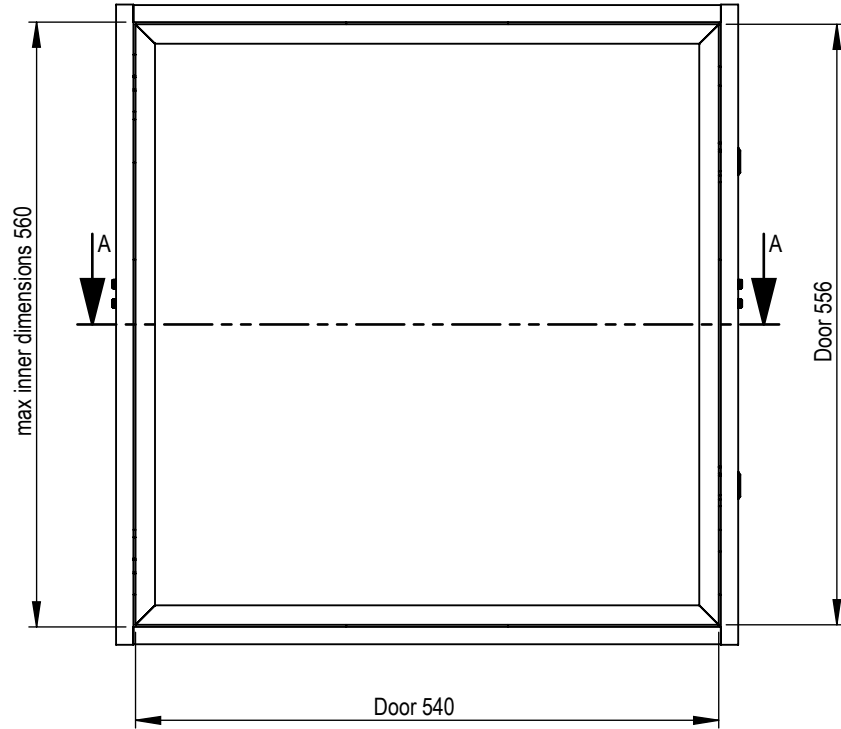

Technical drawing (mm)
C5-21U004-2-A / SMS Presence Wall Floor Tower Box Perforated Door

Technical drawing (mm)
C5-21U005-2-A / SMS Presence Mobile Tower Box Glass Door

SMART MEDIA
SOLUTIONS

Technical drawing (mm)
C5-21U006-2-A / SMS Presence Mobile Tower Box Perforated Door