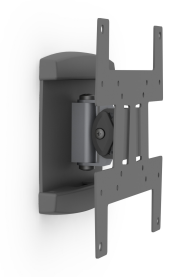

ICON WL ST

SKU: C181U004

The SMS Icon WL ST is a small and smart wall bracket that adds a lot of possibilities to your display. It can make your display swivel and tilt in almost any direction. It can carry displays up to 12 kg. The SMS Icon WL ST has a compact design that will keep your display close to the wall - a neat solution for a neat display. Choose black or anthracite grey to match room and equipment.

With VESA 200x200!

Max weight 12

Warranty 5

VESA Horizontal 75 - 200

VESA Vertical 75 - 200

VESA Exceptions 75x100;75x200;100x75;100x200;200x75

Swivel minus 20

Swivel plus 20

Placement Wall

GALLERY IMAGES

VARIATIONS

SKU	Color
C181U004-1A	Aluminium/Black
C181U004-2A	Aluminium/Anthracite Grey

ADDITIONAL INFORMATION

Weight	N/A
Dimensions	N/A
Color	Aluminium/Anthracite Grey, Aluminium/Black