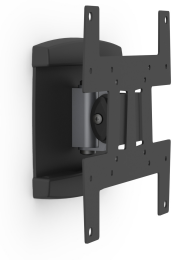

ICON WL ST

SKU: C181U004

The SMS Icon WL ST is a small and smart wall bracket that adds a lot of possibilities to your display. It can make your display swivel and tilt in almost any direction. It can carry displays up to 12 kg. The SMS Icon WL ST has a compact design that will keep your display close to the wall - a neat solution for a neat display. Choose black or anthracite grey to match room and equipment.

With VESA 200x200!

Max weight 12

Warranty 5

VESA Horizontal 75 - 200

VESA Vertical 75 - 200

VESA Exceptions 75x100;75x200;100x75;100x200;200x75

Swivel minus 20

Swivel plus 20

Placement Wall

GALLERY IMAGES

VARIATIONS

SKU	Color
C181U004-1A	Aluminium/Black
C181U004-2A	Aluminium/Anthracite Grey

ADDITIONAL INFORMATION

Weight	N/A
Dimensions	N/A
Color	Aluminium/Anthracite Grey, Aluminium/Black