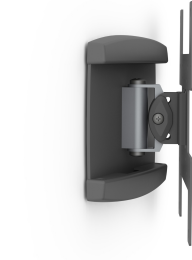

ICON WL ST

SKU: C181U004

The SMS Icon WL ST is a small and smart wall bracket that adds a lot of possibilities to your display. It can make your display swivel and tilt in almost any direction. It can carry displays up to 12 kg. The SMS Icon WL ST has a compact design that will keep your display close to the wall - a neat solution for a neat display. Choose black or anthracite grey to match room and equipment.

With VESA 200x200!

Max weight 12

Warranty 5

VESA Horizontal 75 - 200

VESA Vertical 75 - 200

VESA Exceptions 75x100;75x200;100x75;100x200;200x75

Swivel minus 20

Swivel plus 20

Placement Wall

GALLERY IMAGES

VARIATIONS

SKU	Color
C181U004-1A	Aluminium/Black
C181U004-2A	Aluminium/Anthracite Grey

ADDITIONAL INFORMATION

Weight	N/A
Dimensions	N/A
Color	Aluminium/Anthracite Grey, Aluminium/Black