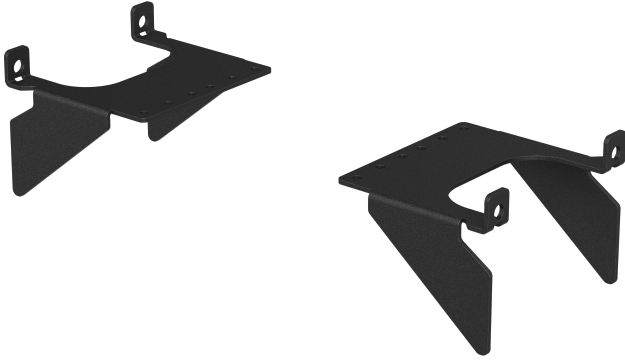

## EVER 19 INCH RACK

SKU: 16-109-1

A clever 19 inch rack mount for the **EVER 620** series. This accessory will make EVER 620 floorstand even more versatile. Mount your 19" electronic equipment in a secure way inside the body of the EVER 620 floorstand.

---

**Placement** Accessory

GALLERY IMAGES

**ADDITIONAL INFORMATION**

<b>Color</b>	Anthracite Grey
<b>Weight</b>	1,3

*We reserve the right to introduce changes in the product specifications after the printing and publication of this document.*