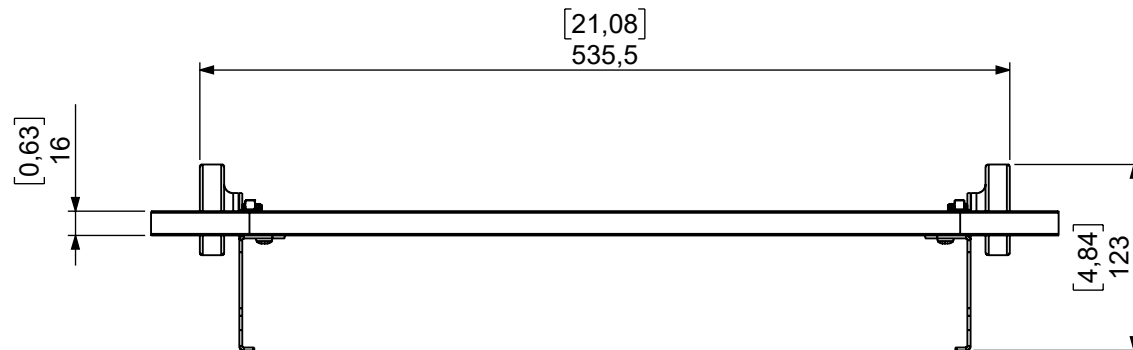

Technical drawing (mm/inch)
16-102-x / EVER 350 Shelf

SMART MEDIA
SOLUTIONS