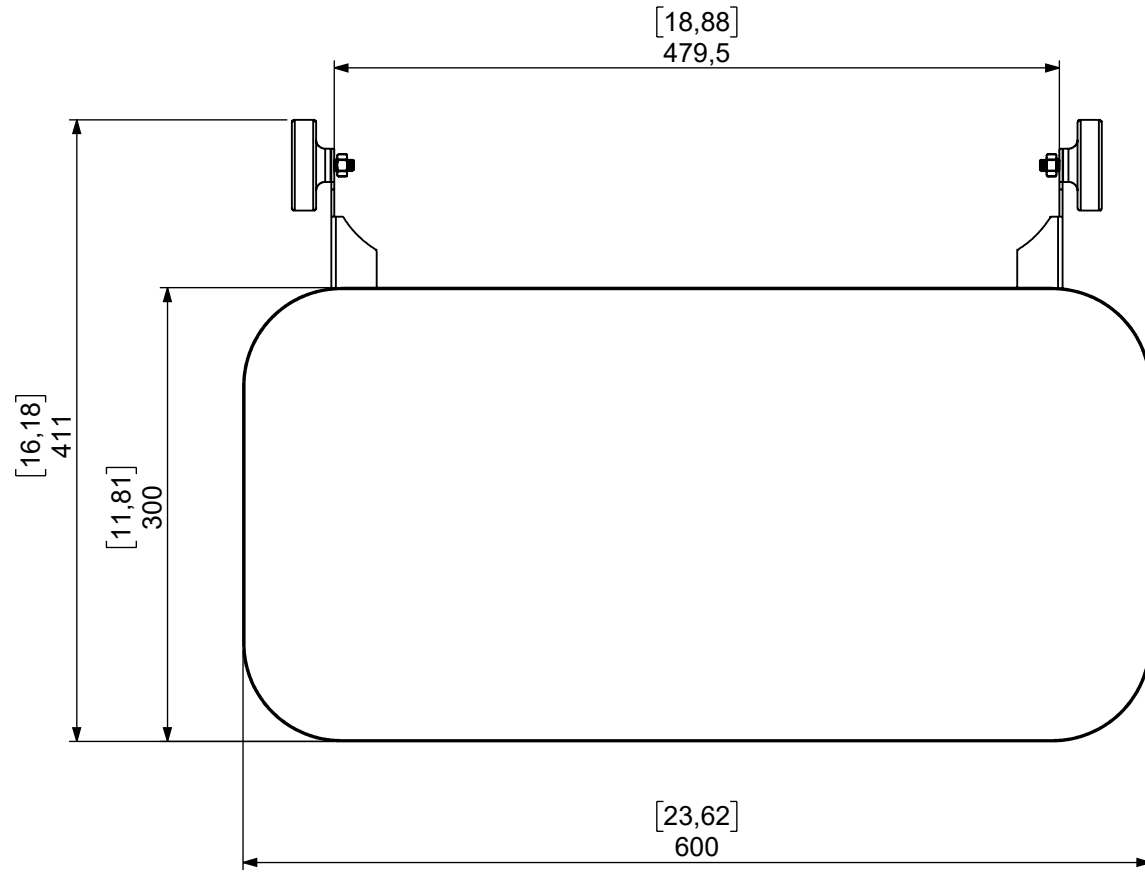

Technical drawing (mm/inch)
16-102-x / EVER 350 Shelf

SMART MEDIA
SOLUTIONS