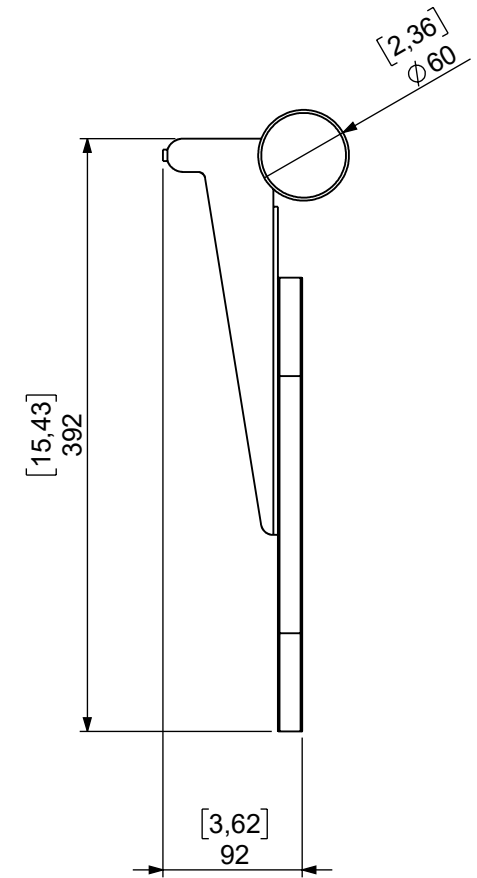

Technical drawing (mm/inch)
16-102-x / EVER 350 Shelf

SMART MEDIA
SOLUTIONS