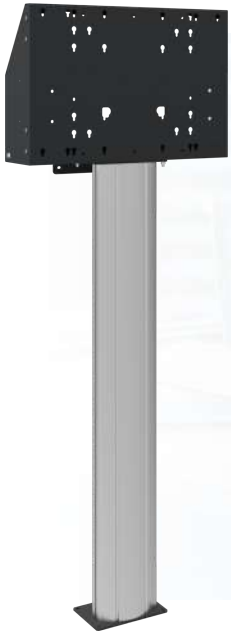

Floor column 120cm centre screen

052.7360 Floor column 160cm centre screen for touch screen max. 135 kg

This is a floor column for (touch-) flat screens with a VESA mount integrated. The column requires to be installed close to a wall, after which it can be fastened with the wall mount. Due to this the weight is strained on the floor. Behind the mounting function we reserved space to position a mini-PC or thin client, that can be locked by a lid. Where required, the mounting pattern can be extended to VESA 800-400 with an accessory, and possibly the solution can also be used as five-surface solution.

Floor column 120cm centre screen

Features

Maximum length: 1600 mm (centre screen)

Weight: 25.00 kg

Colour: Black, Aluminium

Maximum load: 135 kg

Screen position: Landscape

Inch range: 86 inch

Mobile / fixed: Fixed

Bracket/interface: Included

Type bracket/interface: VESA

Range bracket/interface: Max. 600-400

Cable duct: 25 mm Ø