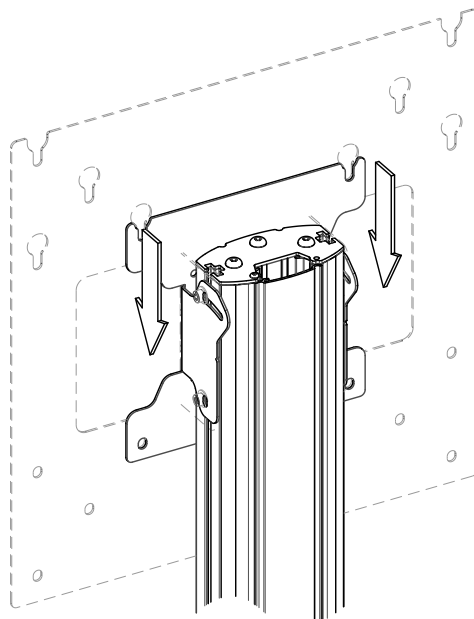

MOUNTING INSTRUCTIONS

063.8100 Stand platform (light series) surface 386 x 310

MOUNTING INSTRUCTIONS

MOUNTING INSTRUCTIONS

MOUNTING INSTRUCTIONS

MOUNTING INSTRUCTIONS

01

02

MOUNTING INSTRUCTIONS

MOUNTING INSTRUCTIONS

03

04

CONTACT

SMARTSELECTOR

Find your solution fast and easy with the mobile SmartSelector. Scan the QR code and find your solutions within 3 steps with the mobile SmartSelector