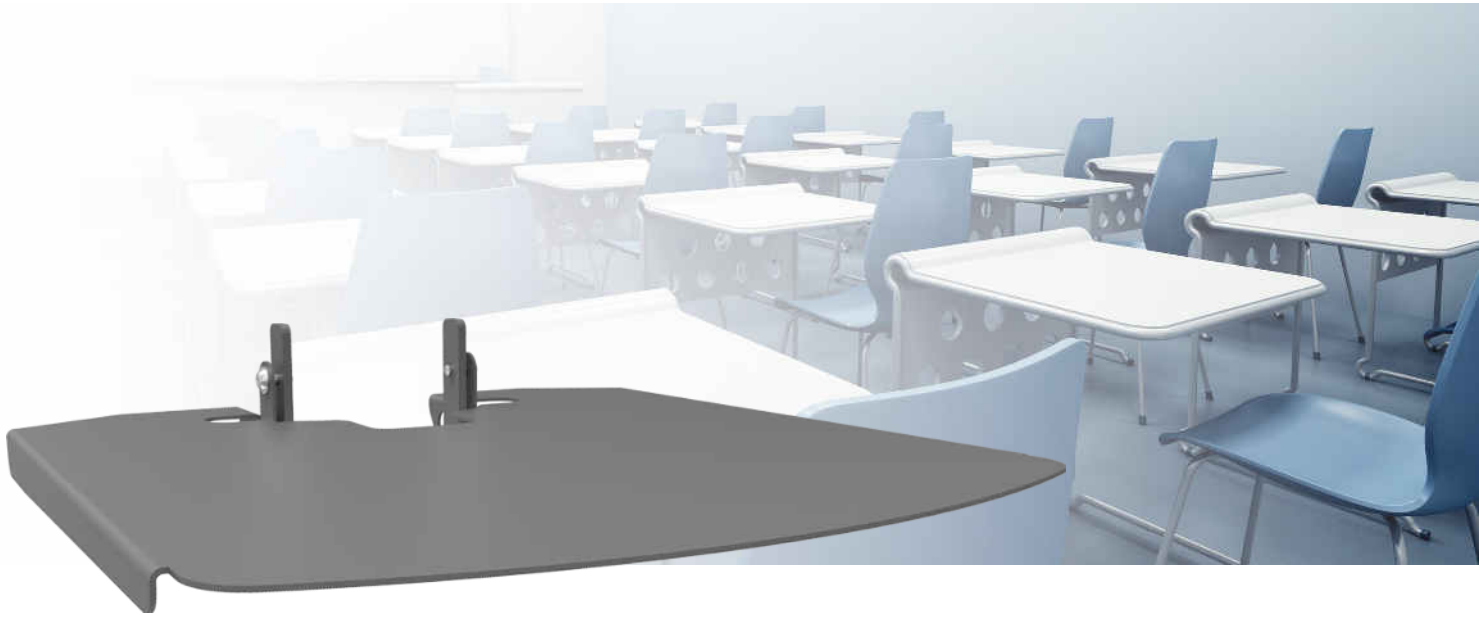

MOUNTING INSTRUCTIONS

063.8100 Stand platform (light series) surface 386 x 310

MOUNTING INSTRUCTIONS

MOUNTING INSTRUCTIONS

MOUNTING INSTRUCTIONS

MOUNTING INSTRUCTIONS

01

02