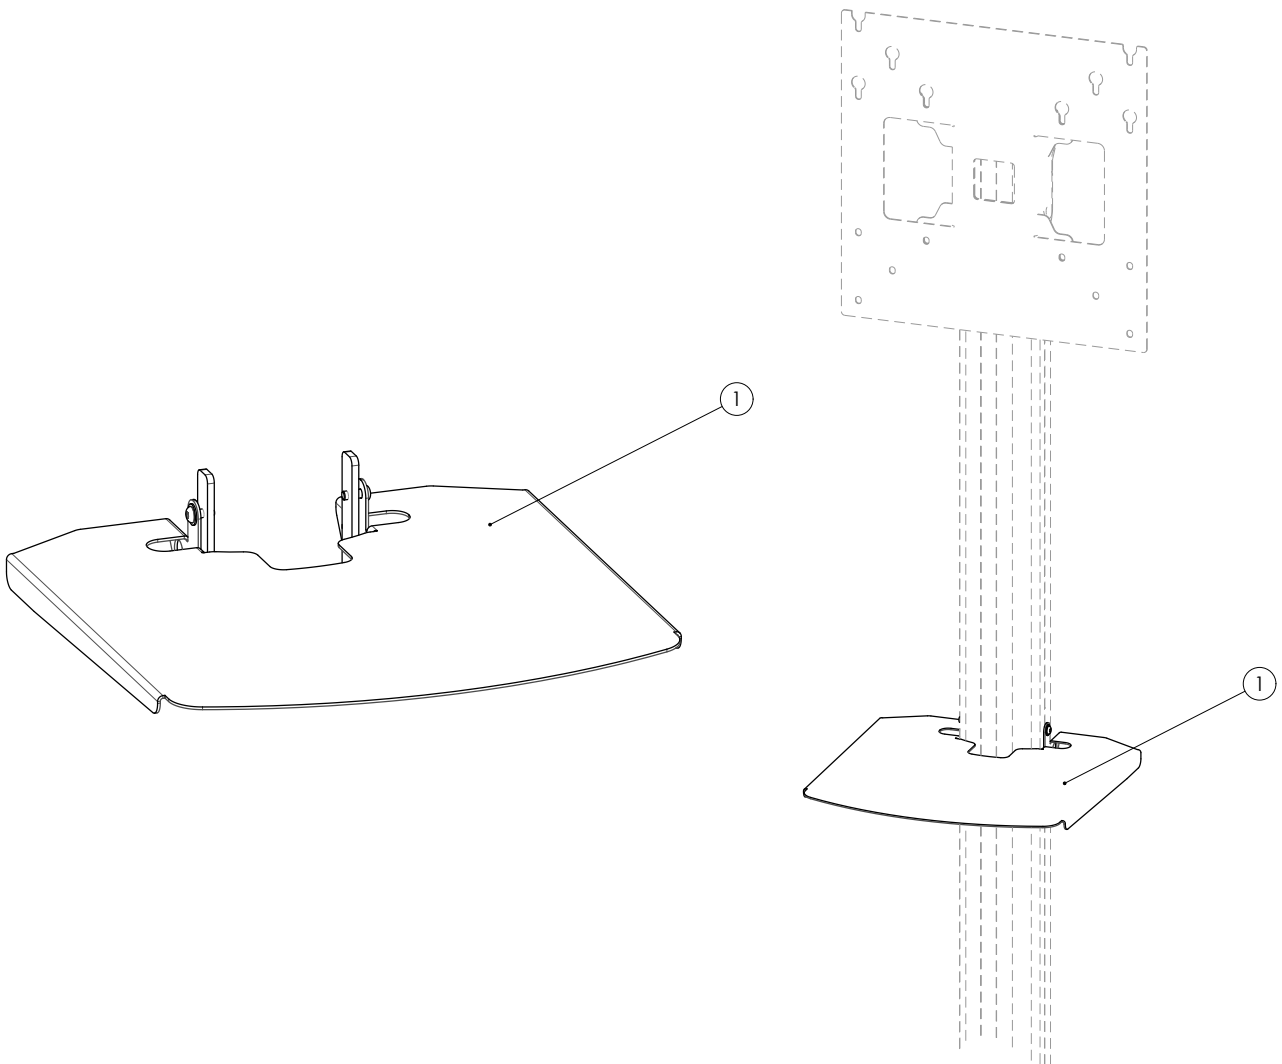

MOUNTING INSTRUCTIONS

063.8100 Stand platform (light series) surface 386 x 310

MOUNTING INSTRUCTIONS

MOUNTING INSTRUCTIONS

MOUNTING INSTRUCTIONS

MOUNTING INSTRUCTIONS

01

02

MOUNTING INSTRUCTIONS

MOUNTING INSTRUCTIONS

03

04

CONTACT

SMARTSELECTOR

Find your solution fast and easy with the mobile SmartSelector. Scan the QR code and find your solutions within 3 steps with the mobile SmartSelector