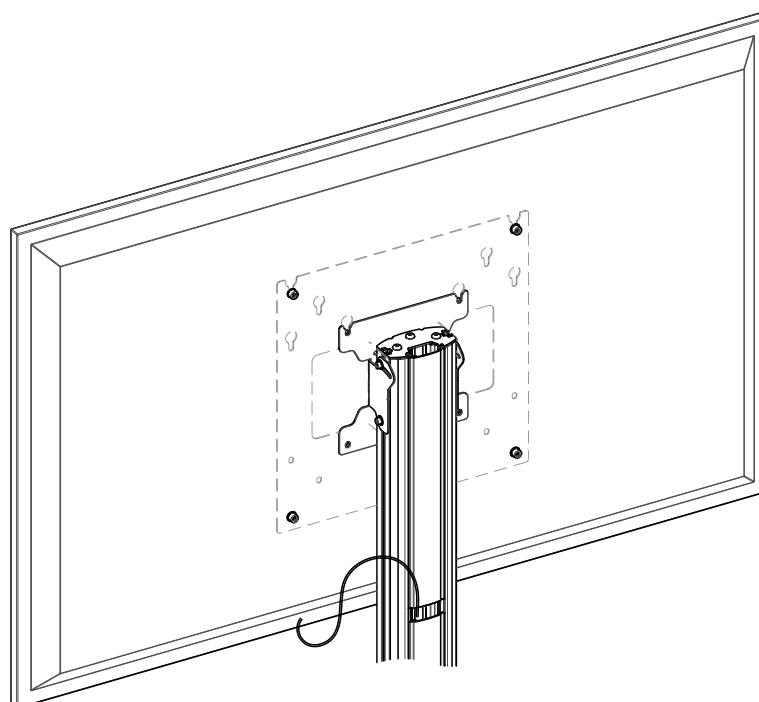

MOUNTING INSTRUCTIONS

063.8100 Stand platform (light series) surface 386 x 310

MOUNTING INSTRUCTIONS

MOUNTING INSTRUCTIONS

MOUNTING INSTRUCTIONS

MOUNTING INSTRUCTIONS

01

02

MOUNTING INSTRUCTIONS

MOUNTING INSTRUCTIONS

03

04

CONTACT

SMARTSELECTOR

Find your solution fast and easy with the mobile SmartSelector. Scan the QR code and find your solutions within 3 steps with the mobile SmartSelector