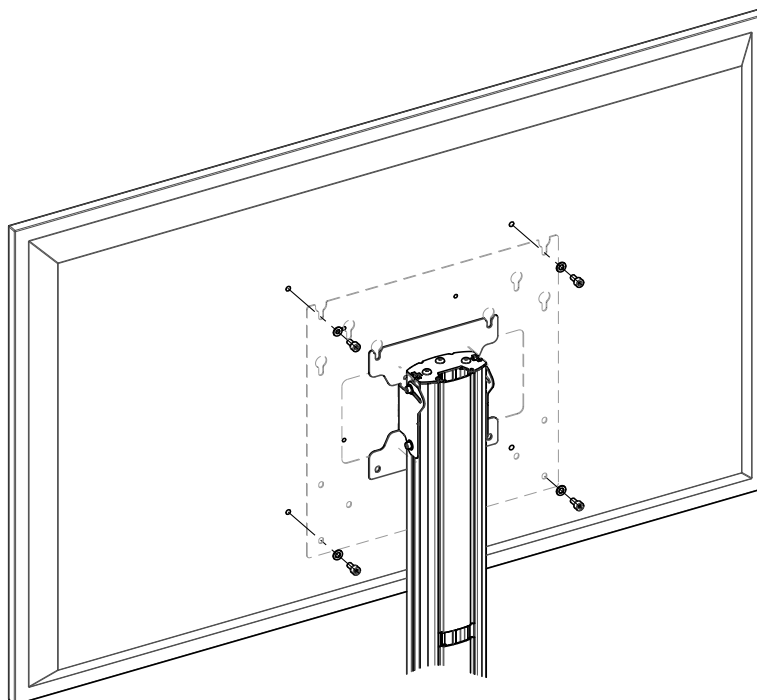

MOUNTING INSTRUCTIONS

MOUNTING INSTRUCTIONS

03