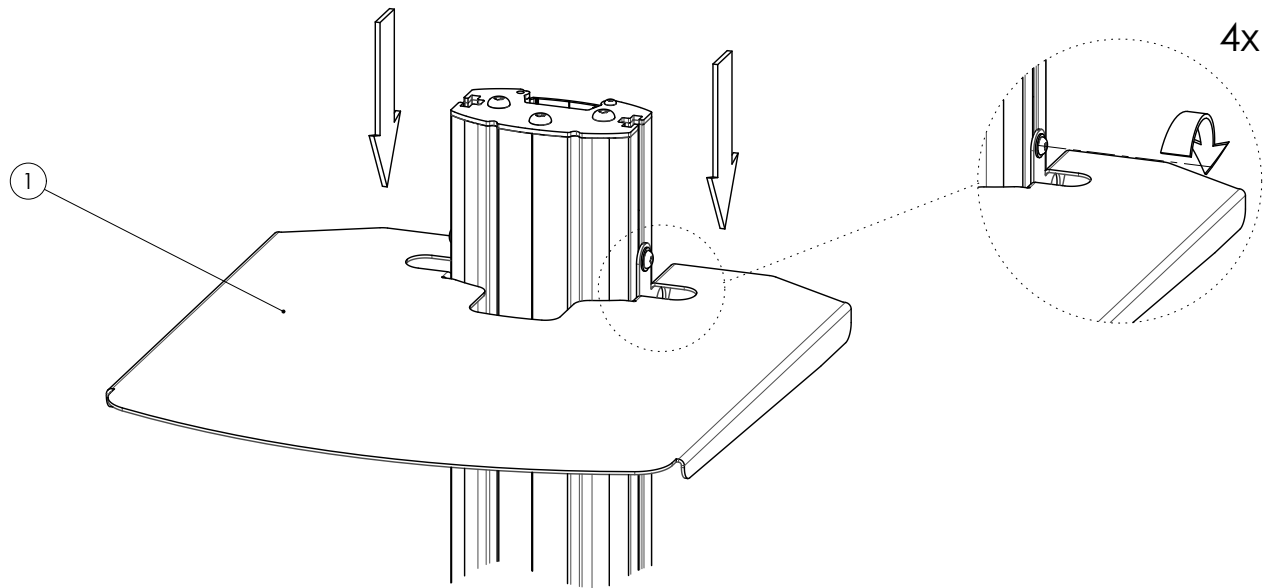

MOUNTING INSTRUCTIONS

063.8100 Stand platform (light series) surface 386 x 310

MOUNTING INSTRUCTIONS

MOUNTING INSTRUCTIONS

MOUNTING INSTRUCTIONS

MOUNTING INSTRUCTIONS

01

02