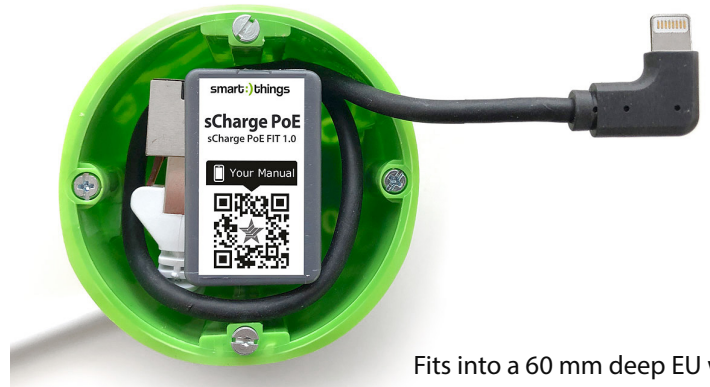

# sCharge PoE FIT Lightning

Fits into a 60 mm deep EU wall box or US single gang wall box

**Product name** sCharge PoE FIT L

**Short name** s28 L

**EAN code** 4260258610284

**Manuf. part no.** sCh-PoE-FIT-L-1.0

**Description** Lightning **Power and Data** on IEEE 802.3at Power Over Ethernet

- Fits into a 60 mm deep EU wall box or US single gang wall box; cable length can be adjusted.
- Dual USB-C ports: **A** for Power + **B** for Data or Power only; see page 2
- 30 cm USB-C to Lightning cable included; 150 and 250 cm lengths available.
- Provides Power Delivery Profiles: 5 volt, 9 volt, 12 volt, 15 volt, and 20 volt
- Compatible with iPad (Pro, Air, Mini, or 10.2), Microsoft Surface Go, Samsung Tab A/S and more.
- Requires PoE+ or IEEE 802.3at power
- Developed in cooperation between PoE Texas and smart things. PoE Texas patents pending.

<b>Technical Data</b>	Uplink Port	IEEE 802.3af and at full duplex data rate
	Port USB-C Power+Data	Role swappable, USB 2.0, USB-C PD 3.0 up to 25 watts 95 Mbps
	Port USB-C Power	USB-C PD 3.0 up to 25 watts
	LED Indicator	Negotiated power status
	Operating Temperature	-10°C - 60°C
	Operating Humidity	5% - 95% (Non-condensing)
	PoE Standard	IEEE 802.3af/at/ (PSE)
	PoE Line Pair	1/2/3/4/5(+) or 3/6/7/8 (-)
	USB-C PD Profiles	5v 2.6 A, 9 v 1.78 A, 12 v 1.34A, 15 v 1.37 A, 20 v 1.15 A
	Weight	60g (2.4 oz.)
	Cable Lengths	0.3 m included in the box; 1.5 m or 2.5 m available

# s28 L sCharge PoE FIT Lightning

factsheet

USB-C to Lightning 90° cable , 30 cm included