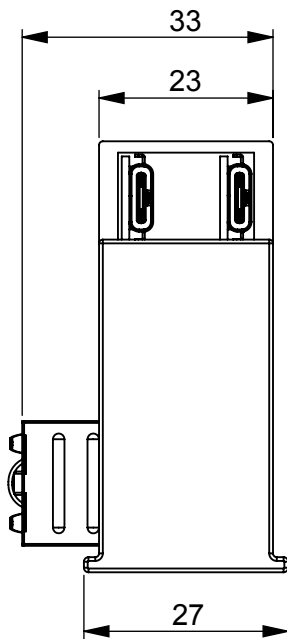

**Description** Lightning **Power and Data** on IEEE 802.3at Power Over Ethernet

- Fits into a 60 mm deep EU wall box or US single gang wall box; cable length can be adjusted.
- Dual USB-C ports: **A** for Power + **B** for Data or Power only; see page 2
- 30 cm USB-C to Lightning cable included; 150 and 250 cm lengths available.
- Provides Power Delivery Profiles: 5 volt, 9 volt, 12 volt, 15 volt, and 20 volt
- Compatible with iPad (Pro, Air, Mini, or 10.2), Microsoft Surface Go, Samsung Tab A/S and more.
- Requires PoE+ or IEEE 802.3at power
- Developed in cooperation between PoE Texas and smart things. PoE Texas patents pending.

<b>Technical Data</b>	Uplink Port	IEEE 802.3af and at full duplex data rate
	Port USB-C Power+Data	Role swappable, USB 2.0, USB-C PD 3.0 up to 25 watts 95 Mbps
	Port USB-C Power	USB-C PD 3.0 up to 25 watts
	LED Indicator	Negotiated power status
	Operating Temperature	-10°C - 60°C
	Operating Humidity	5% - 95% (Non-condensing)
	PoE Standard	IEEE 802.3af/at/ (PSE)
	PoE Line Pair	1/2/3/4/5(+) or 3/6/7/8 (-)
	USB-C PD Profiles	5v 2.6 A, 9 v 1.78 A, 12 v 1.34A, 15 v 1.37 A, 20 v 1.15 A
	Weight	60g (2.4 oz.)
	Cable Lengths	0.3 m included in the box; 1.5 m or 2.5 m available

**Approvals** CE, FCC, RoHS.

**Applications** Ideal for Wall mounted tablets or devices, Schedulers, Zoom Room, Gotomeeting, Webex, Skype and other Video Conferencing, POS Stations and Kiosks

**Dimensions** 57 x 44 x 35 mm (2.25" x 1.75" x 1.25")

# s28 L sCharge PoE FIT Lightning

factsheet

USB-C to Lightning 90° cable , 30 cm included