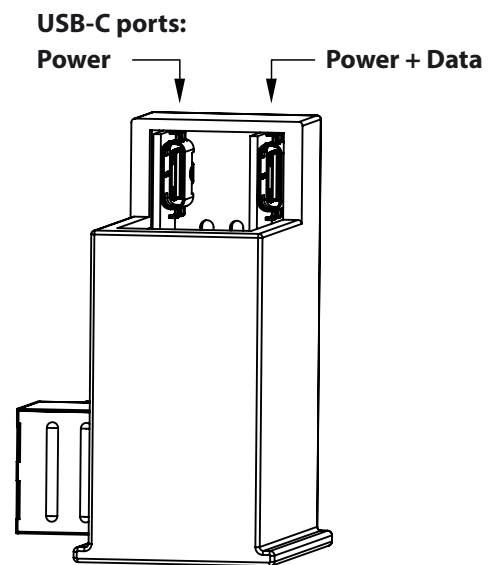

**Description** Lightning **Power and Data** on IEEE 802.3at Power Over Ethernet

- Fits into a 60 mm deep EU wall box or US single gang wall box; cable length can be adjusted.
- Dual USB-C ports: **A** for Power + **B** for Data or Power only; see page 2
- 30 cm USB-C to Lightning cable included; 150 and 250 cm lengths available.
- Provides Power Delivery Profiles: 5 volt, 9 volt, 12 volt, 15 volt, and 20 volt
- Compatible with iPad (Pro, Air, Mini, or 10.2), Microsoft Surface Go, Samsung Tab A/S and more.
- Requires PoE+ or IEEE 802.3at power
- Developed in cooperation between PoE Texas and smart things. PoE Texas patents pending.

<b>Technical Data</b>	Uplink Port	IEEE 802.3af and at full duplex data rate
	Port USB-C Power+Data	Role swappable, USB 2.0, USB-C PD 3.0 up to 25 watts 95 Mbps
	Port USB-C Power	USB-C PD 3.0 up to 25 watts
	LED Indicator	Negotiated power status
	Operating Temperature	-10°C - 60°C
	Operating Humidity	5% - 95% (Non-condensing)
	PoE Standard	IEEE 802.3af/at/ (PSE)
	PoE Line Pair	1/2/3/4/5(+) or 3/6/7/8 (-)
	USB-C PD Profiles	5v 2.6 A, 9 v 1.78 A, 12 v 1.34A, 15 v 1.37 A, 20 v 1.15 A
	Weight	60g (2.4 oz.)
	Cable Lengths	0.3 m included in the box; 1.5 m or 2.5 m available

**Approvals** CE, FCC, RoHS.

**Applications** Ideal for Wall mounted tablets or devices, Schedulers, Zoom Room, Gotomeeting, Webex, Skype and other Video Conferencing, POS Stations and Kiosks

**Dimensions** 57 x 44 x 35 mm (2.25" x 1.75" x 1.25")

# s28 L sCharge PoE FIT Lightning

factsheet

USB-C to Lightning 90° cable , 30 cm included