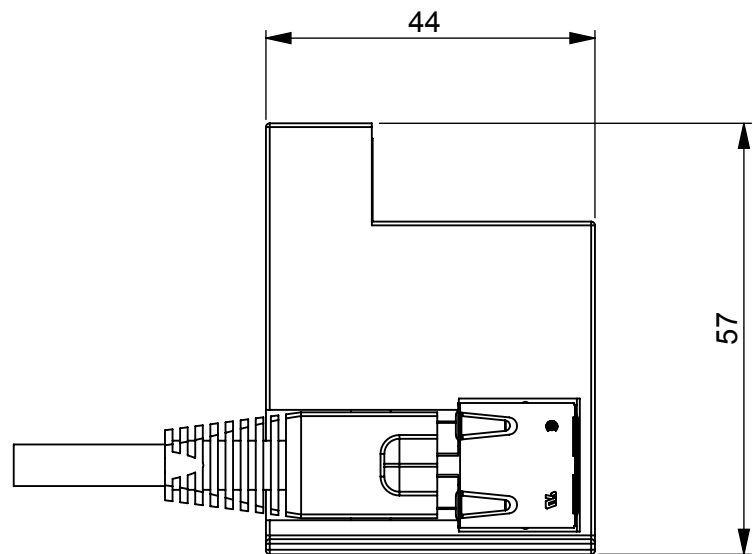

**Description** Lightning **Power and Data** on IEEE 802.3at Power Over Ethernet

- Fits into a 60 mm deep EU wall box or US single gang wall box; cable length can be adjusted.
- Dual USB-C ports: **A** for Power + **B** for Data or Power only; see page 2
- 30 cm USB-C to Lightning cable included; 150 and 250 cm lengths available.
- Provides Power Delivery Profiles: 5 volt, 9 volt, 12 volt, 15 volt, and 20 volt
- Compatible with iPad (Pro, Air, Mini, or 10.2), Microsoft Surface Go, Samsung Tab A/S and more.
- Requires PoE+ or IEEE 802.3at power
- Developed in cooperation between PoE Texas and smart things. PoE Texas patents pending.

<b>Technical Data</b>	Uplink Port	IEEE 802.3af and at full duplex data rate
	Port USB-C Power+Data	Role swappable, USB 2.0, USB-C PD 3.0 up to 25 watts 95 Mbps
	Port USB-C Power	USB-C PD 3.0 up to 25 watts
	LED Indicator	Negotiated power status
	Operating Temperature	-10°C - 60°C
	Operating Humidity	5% - 95% (Non-condensing)
	PoE Standard	IEEE 802.3af/at/ (PSE)
	PoE Line Pair	1/2/3/4/5(+) or 3/6/7/8 (-)
	USB-C PD Profiles	5v 2.6 A, 9 v 1.78 A, 12 v 1.34A, 15 v 1.37 A, 20 v 1.15 A
	Weight	60g (2.4 oz.)
	Cable Lengths	0.3 m included in the box; 1.5 m or 2.5 m available

**Approvals** CE, FCC, RoHS.

**Applications** Ideal for Wall mounted tablets or devices, Schedulers, Zoom Room, Gotomeeting, Webex, Skype and other Video Conferencing, POS Stations and Kiosks

**Dimensions** 57 x 44 x 35 mm (2.25" x 1.75" x 1.25")

# s28 L sCharge PoE FIT Lightning

factsheet

USB-C to Lightning 90° cable , 30 cm included