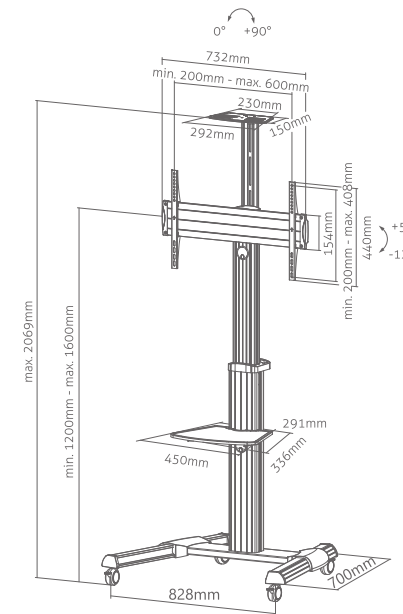

# TV FLOOR CART SINGLE DISPLAY

PDS-00 SERIES

### Single screen TV cart

- For TV's from 37" – 70"
- Max. VESA: 600x400mm
- Height adjustment
- Powder coated and oxidized
- Total height: 2.069mm
- Max. load capacity: 50kg
- Integrated cable management
- 4" shock absorbing wheels for max. stability

50kg

37" – 70"

0° – +90°

+5° ~ -12°

min. 200x200  
max. 600x400

Cable  
Management

**PU** 1

**Box 1 (L/W/H)** 1145x545mmx260mm

**Weight** 24.2kg