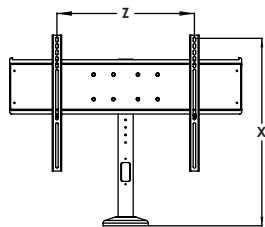

TOP VIEW

MOUNTING TEMPLATE

SIDE VIEW W/
VESA® 100 X 100 mm

SIDE VIEW W/
UNIVERSAL ADAPTER PLATE

ISO VIEW

FRONT VIEW
W/ UNIVERSAL ADAPTER PLATE

SIDE VIEW

FRONT VIEW
VESA®

SIDE VIEW

SWIVEL RANGES

Screen Height Adjustment		
RANGE	MINIMUM	MAXIMUM
X	18.93" (481 mm)	24.85" (631 mm)
Y	15.43" (392 mm)	21.43" (544 mm)
Z	3.93" (100 mm)	28.89" (734 mm)