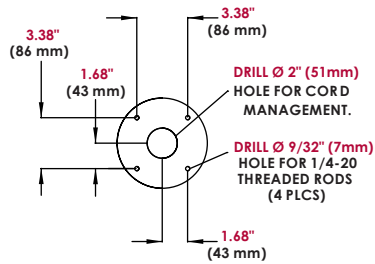

TOP VIEW

MOUNTING TEMPLATE

SIDE VIEW W/
VESA® 100 X 100 mm

SIDE VIEW W/
UNIVERSAL ADAPTER PLATE

ISO VIEW

FRONT VIEW
W/ UNIVERSAL ADAPTER PLATE

SIDE VIEW

FRONT VIEW
VESA®

SIDE VIEW

SWIVEL RANGES

Screen Height Adjustment		
RANGE	MINIMUM	MAXIMUM
X	18.93" (481 mm)	24.85" (631 mm)
Y	15.43" (392 mm)	21.43" (544 mm)
Z	3.93" (100 mm)	28.89" (734 mm)