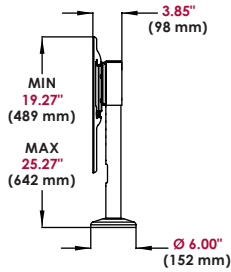

TOP VIEW

MOUNTING TEMPLATE

SIDE VIEW W/
VESA® 100 X 100 mm

SIDE VIEW W/
UNIVERSAL ADAPTER PLATE

ISO VIEW

FRONT VIEW
W/ UNIVERSAL ADAPTER PLATE

SIDE VIEW

FRONT VIEW
VESA®

SIDE VIEW

SWIVEL RANGES

Screen Height Adjustment		
RANGE	MINIMUM	MAXIMUM
X	18.93" (481 mm)	24.85" (631 mm)
Y	15.43" (392 mm)	21.43" (544 mm)
Z	3.93" (100 mm)	28.89" (734 mm)