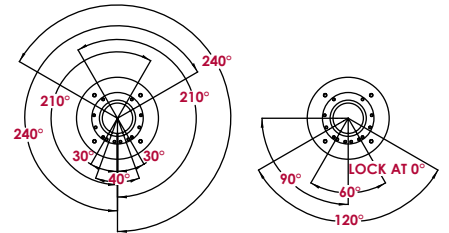

TOP VIEW

MOUNTING TEMPLATE

SIDE VIEW W/
VESA® 100 X 100 mm

SIDE VIEW W/
UNIVERSAL ADAPTER PLATE

ISO VIEW

FRONT VIEW
W/ UNIVERSAL ADAPTER PLATE

SIDE VIEW

FRONT VIEW
VESA®

SIDE VIEW

SWIVEL RANGES

Screen Height Adjustment		
RANGE	MINIMUM	MAXIMUM
X	18.93" (481 mm)	24.85" (631 mm)
Y	15.43" (392 mm)	21.43" (544 mm)
Z	3.93" (100 mm)	28.89" (734 mm)