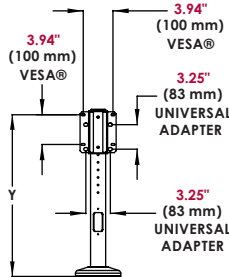

TOP VIEW

MOUNTING TEMPLATE

SIDE VIEW W/
VESA® 100 X 100 mm

SIDE VIEW W/
UNIVERSAL ADAPTER PLATE

ISO VIEW

FRONT VIEW
W/ UNIVERSAL ADAPTER PLATE

SIDE VIEW

FRONT VIEW
VESA®

SIDE VIEW

SWIVEL RANGES

Screen Height Adjustment		
RANGE	MINIMUM	MAXIMUM
X	18.93" (481 mm)	24.85" (631 mm)
Y	15.43" (392 mm)	21.43" (544 mm)
Z	3.93" (100 mm)	28.89" (734 mm)