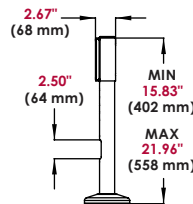

TOP VIEW

MOUNTING TEMPLATE

SIDE VIEW W/
VESA® 100 X 100 mm

SIDE VIEW W/
UNIVERSAL ADAPTER PLATE

ISO VIEW

FRONT VIEW
W/ UNIVERSAL ADAPTER PLATE

SIDE VIEW

FRONT VIEW
VESA®

SIDE VIEW

SWIVEL RANGES

Screen Height Adjustment		
RANGE	MINIMUM	MAXIMUM
X	18.93" (481 mm)	24.85" (631 mm)
Y	15.43" (392 mm)	21.43" (544 mm)
Z	3.93" (100 mm)	28.89" (734 mm)