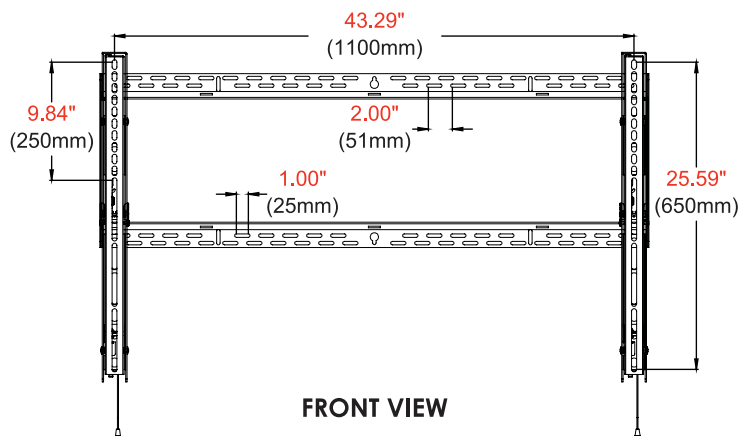

SF680P	SmartMount® Universal Flat Wall Mount for 60" to 98" Displays - Standard Models
SF680	SmartMount® Universal Flat Wall Mount for 60" to 98" Displays - Security Models

Product Specifications

	DIMENSIONS (W x H x D)	PRODUCT WEIGHT	LOAD CAPACITY	FINISH	AVAILABLE COLORS
SF680(P)	45.75" x 27.48" x 1.73" (1162 x 698 x 44mm)	17.30lb (7.8kg)	350lb (158kg)	Scratch Resistant Fused Epoxy	Semi-Gloss Black

Package Specifications

	PACKAGE SIZE (W x H x D)	PACKAGE SHIP WEIGHT	PACKAGE UPC CODE	PACKAGE CONTENTS	UNITS IN PACKAGE
SF680(P)	46.70" x 2.30" x 15.40" (1185 x 58 x 390mm)	20.30lb (9.21kg)	SF680: 735029242239 SF680P: 735029242246	Wall Mount, Wall and Display Installation Hardware, Installation Instructions	1

Accessories

- **ACC615:** 6-pack Metal Stud Fastener Kit
- **ACC309:** Video Conference Shelf
- **ACC-UCM:** Universal AV Component Mount
- **ESHV models:** AV Wall Shelves
- **IBA4-W:** Easy Mount Recessed Low Voltage Cable Plate

All dimensions = inch (mm)

Architect Specifications

The SmartMount® Universal Flat Wall Mount shall be a Peerless-AV model SF680(P) and shall be located where indicated on the plans. Assembly and installation shall be done according to instructions provided by the manufacturer.

Visit peerless-av.com to see the complete line of AV solutions from Peerless-AV, including outdoor displays, wireless, kiosks, digital audio, display mounts, projector mounts, carts/stands, and a full assortment of accessories.

Peerless-AV
2300 White Oak Circle
Aurora, IL 60502 USA
(800) 865-2112
(630) 375-5100
Fax: (800) 359-6500

Peerless-AV EMEA
Unit 3 Watford Interchange
Colonial Way, Watford
Herts, WD24 4WP
United Kingdom
+44 (0) 1923 200100
Fax: +44 (0) 1923 200101

Peerless-AV Latin America
Ave de las Industrias 413
Parque Industrial Escobedo
Escobedo, N.L.,
Mexico 66062
+52 (81) 8384-8300
Fax: +52 (81) 8384-8360