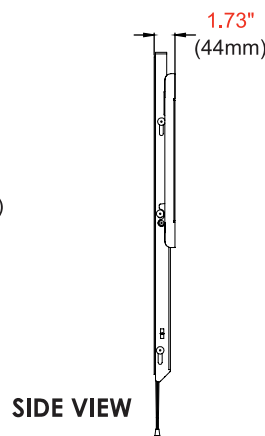

SF680P	SmartMount® Universal Flat Wall Mount for 60" to 98" Displays - Standard Models
SF680	SmartMount® Universal Flat Wall Mount for 60" to 98" Displays - Security Models

Product Specifications

	DIMENSIONS (W x H x D)	PRODUCT WEIGHT	LOAD CAPACITY	FINISH	AVAILABLE COLORS
SF680(P)	45.75" x 27.48" x 1.73" (1162 x 698 x 44mm)	17.30lb (7.8kg)	350lb (158kg)	Scratch Resistant Fused Epoxy	Semi-Gloss Black

Package Specifications

	PACKAGE SIZE (W x H x D)	PACKAGE SHIP WEIGHT	PACKAGE UPC CODE	PACKAGE CONTENTS	UNITS IN PACKAGE
SF680(P)	46.70" x 2.30" x 15.40" (1185 x 58 x 390mm)	20.30lb (9.21kg)	SF680: 735029242239 SF680P: 735029242246	Wall Mount, Wall and Display Installation Hardware, Installation Instructions	1

Accessories

- **ACC615:** 6-pack Metal Stud Fastener Kit
- **ACC309:** Video Conference Shelf
- **ACC-UCM:** Universal AV Component Mount
- **ESHV models:** AV Wall Shelves
- **IBA4-W:** Easy Mount Recessed Low Voltage Cable Plate

All dimensions = inch (mm)

Architect Specifications

The SmartMount® Universal Flat Wall Mount shall be a Peerless-AV model SF680(P) and shall be located where indicated on the plans. Assembly and installation shall be done according to instructions provided by the manufacturer.

Visit peerless-av.com to see the complete line of AV solutions from Peerless-AV, including outdoor displays, wireless, kiosks, digital audio, display mounts, projector mounts, carts/stands, and a full assortment of accessories.

Peerless-AV
2300 White Oak Circle
Aurora, IL 60502 USA
(800) 865-2112
(630) 375-5100
Fax: (800) 359-6500

Peerless-AV EMEA
Unit 3 Watford Interchange
Colonial Way, Watford
Herts, WD24 4WP
United Kingdom
+44 (0) 1923 200100
Fax: +44 (0) 1923 200101

Peerless-AV Latin America
Ave de las Industrias 413
Parque Industrial Escobedo
Escobedo, N.L.,
Mexico 66062
+52 (81) 8384-8300
Fax: +52 (81) 8384-8360