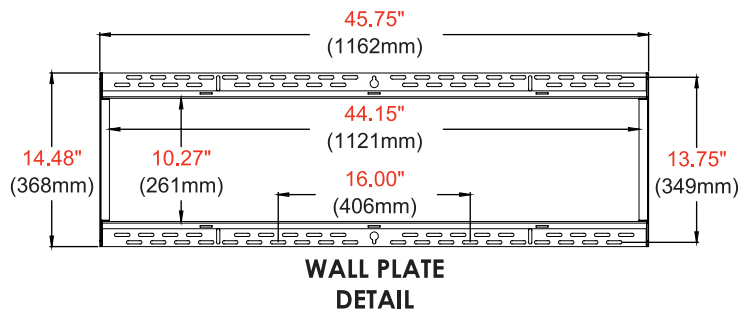

SF680P	SmartMount® Universal Flat Wall Mount for 60" to 98" Displays - Standard Models
SF680	SmartMount® Universal Flat Wall Mount for 60" to 98" Displays - Security Models

Product Specifications

	DIMENSIONS (W x H x D)	PRODUCT WEIGHT	LOAD CAPACITY	FINISH	AVAILABLE COLORS
SF680(P)	45.75" x 27.48" x 1.73" (1162 x 698 x 44mm)	17.30lb (7.8kg)	350lb (158kg)	Scratch Resistant Fused Epoxy	Semi-Gloss Black

Package Specifications

	PACKAGE SIZE (W x H x D)	PACKAGE SHIP WEIGHT	PACKAGE UPC CODE	PACKAGE CONTENTS	UNITS IN PACKAGE
SF680(P)	46.70" x 2.30" x 15.40" (1185 x 58 x 390mm)	20.30lb (9.21kg)	SF680: 735029242239 SF680P: 735029242246	Wall Mount, Wall and Display Installation Hardware, Installation Instructions	1

Accessories

- **ACC615:** 6-pack Metal Stud Fastener Kit
- **ACC309:** Video Conference Shelf
- **ACC-UCM:** Universal AV Component Mount
- **ESHV models:** AV Wall Shelves
- **IBA4-W:** Easy Mount Recessed Low Voltage Cable Plate

All dimensions = inch (mm)

Architect Specifications

The SmartMount® Universal Flat Wall Mount shall be a Peerless-AV model SF680(P) and shall be located where indicated on the plans. Assembly and installation shall be done according to instructions provided by the manufacturer.

Visit peerless-av.com to see the complete line of AV solutions from Peerless-AV, including outdoor displays, wireless, kiosks, digital audio, display mounts, projector mounts, carts/stands, and a full assortment of accessories.

Peerless-AV
2300 White Oak Circle
Aurora, IL 60502 USA
(800) 865-2112
(630) 375-5100
Fax: (800) 359-6500

Peerless-AV EMEA
Unit 3 Watford Interchange
Colonial Way, Watford
Herts, WD24 4WP
United Kingdom
+44 (0) 1923 200100
Fax: +44 (0) 1923 200101

Peerless-AV Latin America
Ave de las Industrias 413
Parque Industrial Escobedo
Escobedo, N.L.,
Mexico 66062
+52 (81) 8384-8300
Fax: +52 (81) 8384-8360