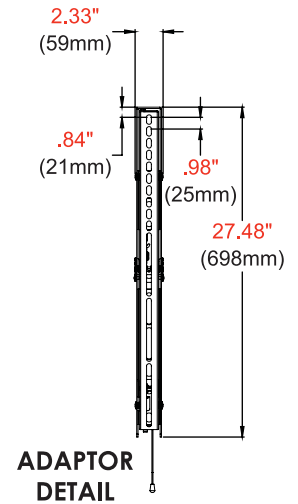

SF680P	SmartMount® Universal Flat Wall Mount for 60" to 98" Displays - Standard Models
SF680	SmartMount® Universal Flat Wall Mount for 60" to 98" Displays - Security Models

Product Specifications

	DIMENSIONS (W x H x D)	PRODUCT WEIGHT	LOAD CAPACITY	FINISH	AVAILABLE COLORS
SF680(P)	45.75" x 27.48" x 1.73" (1162 x 698 x 44mm)	17.30lb (7.8kg)	350lb (158kg)	Scratch Resistant Fused Epoxy	Semi-Gloss Black

Package Specifications

	PACKAGE SIZE (W x H x D)	PACKAGE SHIP WEIGHT	PACKAGE UPC CODE	PACKAGE CONTENTS	UNITS IN PACKAGE
SF680(P)	46.70" x 2.30" x 15.40" (1185 x 58 x 390mm)	20.30lb (9.21kg)	SF680: 735029242239 SF680P: 735029242246	Wall Mount, Wall and Display Installation Hardware, Installation Instructions	1

Accessories

- **ACC615:** 6-pack Metal Stud Fastener Kit
- **ACC309:** Video Conference Shelf
- **ACC-UCM:** Universal AV Component Mount
- **ESHV models:** AV Wall Shelves
- **IBA4-W:** Easy Mount Recessed Low Voltage Cable Plate

All dimensions = inch (mm)

Architect Specifications

The SmartMount® Universal Flat Wall Mount shall be a Peerless-AV model SF680(P) and shall be located where indicated on the plans. Assembly and installation shall be done according to instructions provided by the manufacturer.

Visit peerless-av.com to see the complete line of AV solutions from Peerless-AV, including outdoor displays, wireless, kiosks, digital audio, display mounts, projector mounts, carts/stands, and a full assortment of accessories.

Peerless-AV
2300 White Oak Circle
Aurora, IL 60502 USA
(800) 865-2112
(630) 375-5100
Fax: (800) 359-6500

Peerless-AV EMEA
Unit 3 Watford Interchange
Colonial Way, Watford
Herts, WD24 4WP
United Kingdom
+44 (0) 1923 200100
Fax: +44 (0) 1923 200101

Peerless-AV Latin America
Ave de las Industrias 413
Parque Industrial Escobedo
Escobedo, N.L.,
Mexico 66062
+52 (81) 8384-8300
Fax: +52 (81) 8384-8360