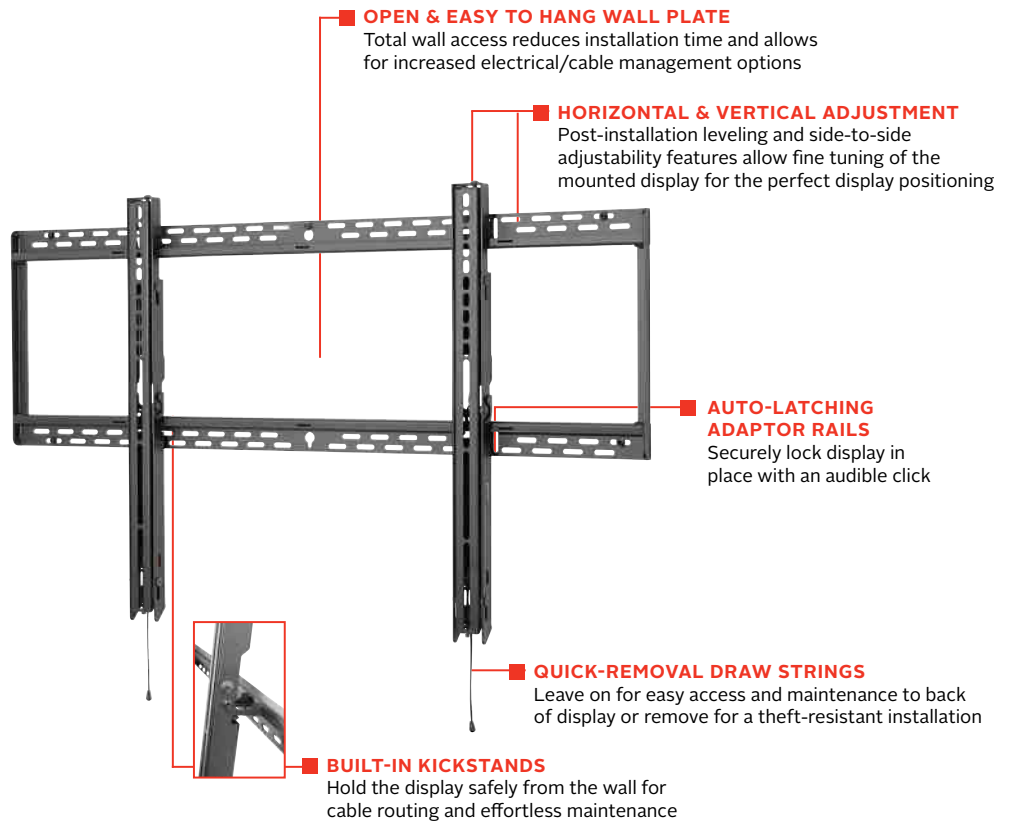

SF680(P)

Mounting Pattern
1100 x 650mm
(43.29" x 25.59")

Max Load
350lb
(158kg)

SMARTMOUNT

Universal Flat Wall Mount

FOR 60" TO 98" DISPLAYS

Peerless-AV's SmartMount® Universal Flat Wall Mount delivers an ultra-slim profile designed to hold large displays up to 350lb. Installation and maintenance are made easy with the SF680's robust feature set. Auto-latching adaptor rails automatically secure the display without the use of a tool. The mount's built-in kickstand holds the display safely from the wall during cable routing, while the open wall plate allows for increased electrical and cable management options. Horizontal and vertical display adjustment allow for quick fine-tuning of the mounted display.

- Universal mount fits displays with mounting patterns up to 1100 x 650mm (43.29" W x 25.59" H)
- Low-profile design holds display only 1.73" (44mm) from the wall
- Easy hang wall plate allows a bolt to be pre-installed to ease wall plate installation
- Lateral display adjustment up to 19.25" (489mm)
- 1" of post-installation vertical adjustment provides flexibility in the installation
- Includes fastener pack with all necessary mounting and display attachment hardware (including M10)
- For mounts requiring theft resistant hardware, installed with security tool (included), please purchase SF680
- For mounts requiring standard hardware, installed with a Philips screwdriver, please purchase SF680P

SF680P	SmartMount® Universal Flat Wall Mount for 60" to 98" Displays - Standard Models
SF680	SmartMount® Universal Flat Wall Mount for 60" to 98" Displays - Security Models

Product Specifications

	DIMENSIONS (W x H x D)	PRODUCT WEIGHT	LOAD CAPACITY	FINISH	AVAILABLE COLORS
SF680(P)	45.75" x 27.48" x 1.73" (1162 x 698 x 44mm)	17.30lb (7.8kg)	350lb (158kg)	Scratch Resistant Fused Epoxy	Semi-Gloss Black