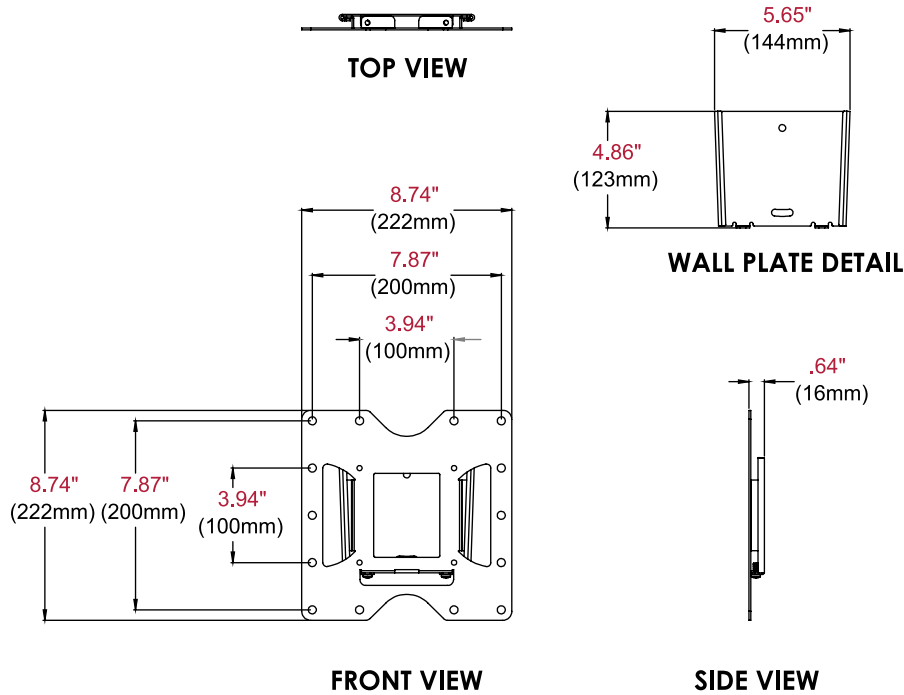

PF632	Paramount™ Flat Wall Mount for 22" to 40" Displays
--------------	--

Product Specifications

	DIMENSIONS (W x H x D)	PRODUCT WEIGHT	LOAD CAPACITY	FINISH	AVAILABLE COLORS
PF632	8.74" x 8.74" x 0.64" (222 x 222 x 16mm)	2.00lb (0.91kg)	80lb (36kg)	Scratch resistant fused epoxy	Gloss black

Package Specifications

	PACKAGE SIZE (W x H x D)	PACKAGE SHIP WEIGHT	PACKAGE UPC CODE	PACKAGE CONTENTS	UNITS IN PACKAGE
PF632	10.83" x 1.81" x 10.79" (275 x 46 x 274mm)	2.85lb (1.29kg)	735029254386	Wall mount, wall and display installation hardware, installation instructions	1

Accessories

ACC215: Metal Stud Fastener Kit

All dimensions = inch (mm)

Architect Specifications

The Paramount™ Flat Wall Mount shall be a Peerless-AV model PF632 and shall be located where indicated on the plans. Assembly and installation shall be done according to instructions provided by the manufacturer.