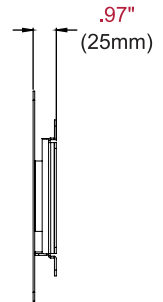

LG-WMF86BH Flat Wall Mount for the LG Ultra Stretch Signage 86BH5C

Product Specifications

	DIMENSIONS (W x H x D)	PRODUCT WEIGHT	LOAD CAPACITY	FINISH	AVAILABLE COLORS
LG-WMF86BH	31.47" x 8.75" x 0.97" (799 x 222 x 25mm)	9.65lb (4.38kg)	80lb (36kg)	Powder Coat	Gloss Black

Package Specifications

	PACKAGE SIZE (W x H x D)	PACKAGE SHIP WEIGHT	PACKAGE UPC CODE	PACKAGE CONTENTS	UNITS IN PACKAGE
LG-WMF86BH	38.00" x 11.88" x 4.00" (965 x 302 x 102mm)	12.25lb (5.56kg)	735029312444	Wall Mount, Wall and Display Installation Hardware, Installation Instructions	1

All dimensions = **inch** (mm)

**WALL PLATE
DETAIL**

FRONT VIEW

SIDE VIEW

Architect Specifications

The Flat Wall Mount for the LG Ultra Stretch Signage 86BH5C display shall be a Peerless-AV model LG-WMF86BH and shall be located where indicated on the plans. Assembly and installation shall be done according to instructions provided by the manufacturer.