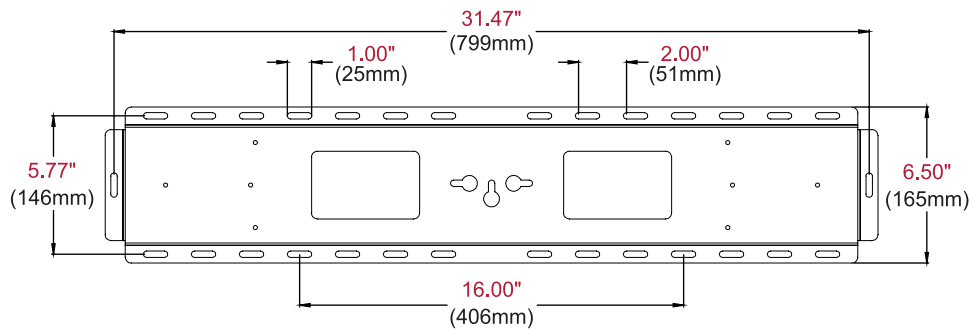

LG-WMF86BH Flat Wall Mount for the LG Ultra Stretch Signage 86BH5C

Product Specifications

	DIMENSIONS (W x H x D)	PRODUCT WEIGHT	LOAD CAPACITY	FINISH	AVAILABLE COLORS
LG-WMF86BH	31.47" x 8.75" x 0.97" (799 x 222 x 25mm)	9.65lb (4.38kg)	80lb (36kg)	Powder Coat	Gloss Black

Package Specifications

	PACKAGE SIZE (W x H x D)	PACKAGE SHIP WEIGHT	PACKAGE UPC CODE	PACKAGE CONTENTS	UNITS IN PACKAGE
LG-WMF86BH	38.00" x 11.88" x 4.00" (965 x 302 x 102mm)	12.25lb (5.56kg)	735029312444	Wall Mount, Wall and Display Installation Hardware, Installation Instructions	1

All dimensions = **inch** (mm)

**WALL PLATE
DETAIL**

FRONT VIEW

SIDE VIEW

Architect Specifications

The Flat Wall Mount for the LG Ultra Stretch Signage 86BH5C display shall be a Peerless-AV model LG-WMF86BH and shall be located where indicated on the plans. Assembly and installation shall be done according to instructions provided by the manufacturer.