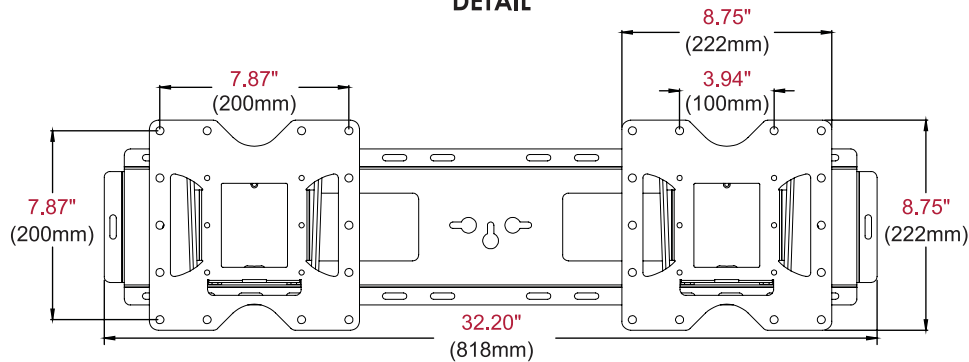

LG-WMF86BH Flat Wall Mount for the LG Ultra Stretch Signage 86BH5C

Product Specifications

	DIMENSIONS (W x H x D)	PRODUCT WEIGHT	LOAD CAPACITY	FINISH	AVAILABLE COLORS
LG-WMF86BH	31.47" x 8.75" x 0.97" (799 x 222 x 25mm)	9.65lb (4.38kg)	80lb (36kg)	Powder Coat	Gloss Black

Package Specifications

	PACKAGE SIZE (W x H x D)	PACKAGE SHIP WEIGHT	PACKAGE UPC CODE	PACKAGE CONTENTS	UNITS IN PACKAGE
LG-WMF86BH	38.00" x 11.88" x 4.00" (965 x 302 x 102mm)	12.25lb (5.56kg)	735029312444	Wall Mount, Wall and Display Installation Hardware, Installation Instructions	1

All dimensions = **inch** (mm)

**WALL PLATE
DETAIL**

FRONT VIEW

SIDE VIEW

Architect Specifications

The Flat Wall Mount for the LG Ultra Stretch Signage 86BH5C display shall be a Peerless-AV model LG-WMF86BH and shall be located where indicated on the plans. Assembly and installation shall be done according to instructions provided by the manufacturer.