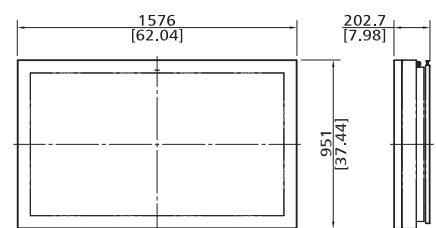

SPECIFICATIONS

Model	Q657MSG	
Panel	Screen Size (diagonal)	65 "
	Active Display Area (inch mm)	56.239 x 31.634 1428.48 x 803.52
	Resolution	1920 x 1080
	Aspect Ratio	16 : 9
	Display Colors	1.06B
	Brightness (cd/m ² ; typ.)	2,500
	Contrast Ratio	4,000:1
	Response Time (ms; GTG)	8
	Viewing Angle	178° / 178°
	Lifetime (hours)	60,000
Backlight type	LED	
Input	1xVGA 3xHDMI 1xPC audio 1xRS232C 1xUSB(Media Player)	
Media Player (USB)	Movie	MPEG-2 MPEG-4
	Photo	JPEG PNG BMP
	Music	MP3
Power	Operating Voltage	100 – 240VAC
	Consumption (typ.)	520W (Without PC)
	Consumption per nits (max.)	0.21W
	Heater Block (with PC Case)	850W / Peak 1.2KW
Features	Auto Cooling System	Yes
	Auto Heating System	Yes
	Glass	Thickness : 8mm Tempered Glass
	Anti Reflection Coating	Yes
	Auto Brightness Sensor	Yes
Operation	Temperature (°C)	-30 ~ 50
	Humidity (%)	20 - 80
	Storage (°C)	-40 ~ 60
	OSD Language	12 Lang
Approvals	Ingress Protection	IP65
Dimension	Set (W x H x D), inch mm	62.04 x 37.44 x 6.69 1576 x 951 x 170 52.04 x 37.44 x 7.98 1576 x 951 x 202.7 (with Wall Frame)
Weight	Set (lb kg)	313.06 142
Mounting		740 x 740 (M8)
Computer		Option

DIMENSIONS

[Unit : mm [inch]]

Specifications and design are subject to change without notice. See our website for detailed information.

UPDATE : JUN. 2017