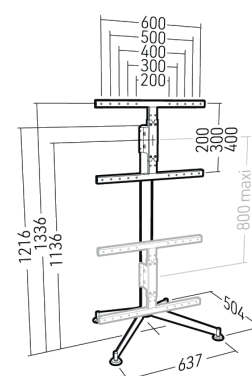

ERARD®

ESSENTIAL ACCESSORIES FOR AUDIO VIDEO COMPONENTS

KANA1400XL

Réf. 039240 - EAN : 3185280392407

Mobile or Fixed TV stand for screens from 40" to 80"

- Supplied with 4 multidirectional castors and 4 fixed feet
- Nylon castors of 65 mm diameter, with elastomer tread
- Polypropylene (PP) fixed feet of 57 mm diameter, height-adjustable
- Column : Steel of 5 mm thickness, ultra-matte polyester paint, colour : cast-iron grey
- Base (legs) : Steel of 6 mm thickness, black epoxy paint
- Adjustable screen height along the entire length of the column
- Cable management behind the column, (full-height cable passages)
- Compatible with all screen types (LCD, LED, QLED, OLED, miniLED)
- Contains a set of screws and spacers required to install a screen with a curved or irregular panel (Kit Adapt+)
- 3 accessories (sold separately):
 - AV device shelf : KANA Shelf
 - Soundbar mount : KANA Sound
 - Media Player mount : KANA Player

Universal TV stand that adapts to every kind of use and to all surroundings. Compatible with all types of screen. Beautiful quality of finish

Supported screen size	40" - 80" 101cm - 203cm
Screen thickness max	100 mm
Vesa compatible	200x200 200x300 200x400 300x200 300x300 300x400 400x200 400x300 400x400 500x200 500x300 500x400 600x200 600x300 600x400
Function	Mobile & fixed
Finish	Powder coating
Materials	Steel
Colour	Black legs & cast iron grey column
Cable management	Yes
Compatible OLED	Yes
Screw set and spacers for OLED included	Yes
Security system preventing falls	Yes
Person(s) for assembly	1 person
Assembly time	30 min
Screw set for screen	Screw Ø6 Screw Ø8
Warranty	10 years