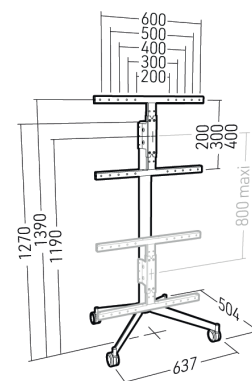

ERARD®

ESSENTIAL ACCESSORIES FOR AUDIO VIDEO COMPONENTS

KANA1400XL

Réf. 039240 - EAN : 3185280392407

Mobile or Fixed TV stand for screens from 40" to 80"

- Supplied with 4 multidirectional castors and 4 fixed feet
- Nylon castors of 65 mm diameter, with elastomer tread
- Polypropylene (PP) fixed feet of 57 mm diameter, height-adjustable
- Column : Steel of 5 mm thickness, ultra-matte polyester paint, colour : cast-iron grey
- Base (legs) : Steel of 6 mm thickness, black epoxy paint
- Adjustable screen height along the entire length of the column
- Cable management behind the column, (full-height cable passages)
- Compatible with all screen types (LCD, LED, QLED, OLED, miniLED)
- Contains a set of screws and spacers required to install a screen with a curved or irregular panel (Kit Adapt+)
- 3 accessories (sold separately):
 - AV device shelf : KANA Shelf
 - Soundbar mount : KANA Sound
 - Media Player mount : KANA Player

Universal TV stand that adapts to every kind of use and to all surroundings. Compatible with all types of screen. Beautiful quality of finish

Supported screen size	40" - 80" 101cm - 203cm
Screen thickness max	100 mm
Vesa compatible	200x200 200x300 200x400 300x200 300x300 300x400 400x200 400x300 400x400 500x200 500x300 500x400 600x200 600x300 600x400
Function	Mobile & fixed
Finish	Powder coating
Materials	Steel
Colour	Black legs & cast iron grey column
Cable management	Yes
Compatible OLED	Yes
Screw set and spacers for OLED included	Yes
Security system preventing falls	Yes
Person(s) for assembly	1 person
Assembly time	30 min
Screw set for screen	Screw Ø6 Screw Ø8
Warranty	10 years