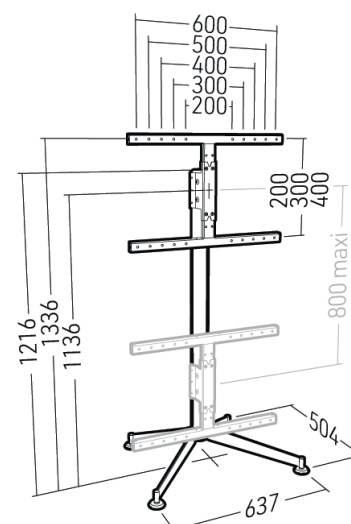

ERARD®

ESSENTIAL ACCESSORIES FOR AUDIO VIDEO COMPONENTS

KANA1400XL

Réf. 039340 - EAN : 3185280393404

Mobile or Fixed TV stand for screens from 40" to 80"

- Supplied with 4 multidirectional castors and 4 fixed feet
- Nylon castors of 65 mm diameter, with elastomer tread
- Polypropylene (PP) fixed feet of 57 mm diameter, height-adjustable
- Column : Wood of 52 mm thickness, glued beechwood panel, polyurethane varnish, colour : light oak
- Base (legs) : Steel of 6 mm thickness, black epoxy paint
- Adjustable screen height along the entire length of the column
- Cable management behind the column, (full-height cable passages)
- Compatible with all screen types (LCD, LED, QLED, OLED, miniLED)
- Contains a set of screws and spacers required to install a screen with a curved or irregular panel (Kit Adapt+)
- 3 accessories (sold separately):
 - AV device shelf : KANA Shelf
 - Soundbar mount : KANA Sound
 - Media Player mount : KANA Player

Universal TV stand that adapts to every kind of use and to all surroundings. Compatible with all types of screen. Beautiful quality of finish

Supported screen size	40" - 80" 101cm - 203cm
Screen thickness max	100 mm
Vesa compatible	200x200 200x300 200x400 300x200 300x300 300x400 400x200 400x300 400x400 500x200 500x300 500x400 600x200 600x300 600x400
Function	Mobile & fixed
Finish	Powder coated legs & polyurethane varnish column
Materials	Steel & wood
Colour	Black legs & light oak column
Cable management	Yes
Compatible OLED	Yes
Screw set and spacers for OLED included	Yes
Security system preventing falls	Yes
Person(s) for assembly	1 person
Assembly time	30 min
Screw set for screen	Screw Ø6 Screw Ø8
Warranty	10 years