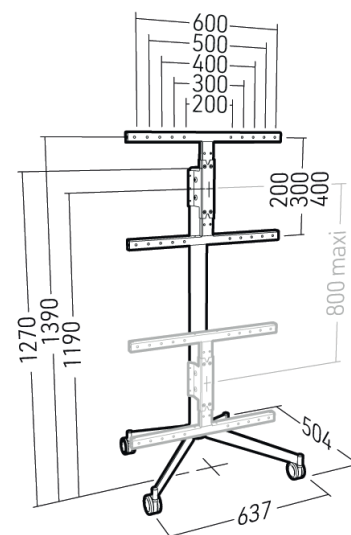

ERARD®

ESSENTIAL ACCESSORIES FOR AUDIO VIDEO COMPONENTS

KANA1400XL

Réf. 039340 - EAN : 3185280393404

Mobile or Fixed TV stand for screens from 40" to 80"

- Supplied with 4 multidirectional castors and 4 fixed feet
- Nylon castors of 65 mm diameter, with elastomer tread
- Polypropylene (PP) fixed feet of 57 mm diameter, height-adjustable
- Column : Wood of 52 mm thickness, glued beechwood panel, polyurethane varnish, colour : light oak
- Base (legs) : Steel of 6 mm thickness, black epoxy paint
- Adjustable screen height along the entire length of the column
- Cable management behind the column, (full-height cable passages)
- Compatible with all screen types (LCD, LED, QLED, OLED, miniLED)
- Contains a set of screws and spacers required to install a screen with a curved or irregular panel (Kit Adapt+)
- 3 accessories (sold separately):
 - AV device shelf : KANA Shelf
 - Soundbar mount : KANA Sound
 - Media Player mount : KANA Player

Universal TV stand that adapts to every kind of use and to all surroundings. Compatible with all types of screen. Beautiful quality of finish

Supported screen size	40" - 80" 101cm - 203cm
Screen thickness max	100 mm
Vesa compatible	200x200 200x300 200x400 300x200 300x300 300x400 400x200 400x300 400x400 500x200 500x300 500x400 600x200 600x300 600x400
Function	Mobile & fixed
Finish	Powder coated legs & polyurethane varnish column
Materials	Steel & wood
Colour	Black legs & light oak column
Cable management	Yes
Compatible OLED	Yes
Screw set and spacers for OLED included	Yes
Security system preventing falls	Yes
Person(s) for assembly	1 person
Assembly time	30 min
Screw set for screen	Screw Ø6 Screw Ø8
Warranty	10 years