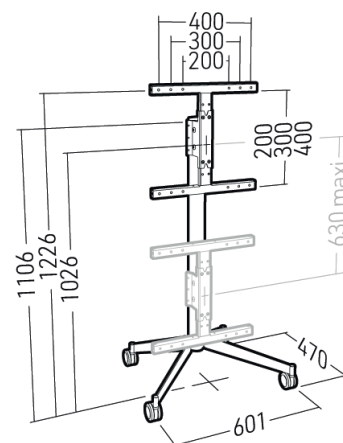

## KANA1200L

Réf. 039220 - EAN : 3185280392209

### Mobile or Fixed TV stand for screens from 30" to 55"

- Supplied with 4 multidirectional castors and 4 fixed feet
- Nylon castors of 65 mm diameter, with elastomer tread
- Polypropylene (PP) fixed feet of 57 mm diameter, height-adjustable
- Column : Steel of 5 mm thickness, ultra-matte polyester paint, colour : cast-iron grey
- Base (legs) : Steel of 6 mm thickness, black epoxy paint
- Adjustable screen height along the entire length of the column
- Cable management behind the column, (full-height cable passages)
- Compatible with all screen types (LCD, LED, QLED, OLED, miniLED)
- Contains a set of screws and spacers required to install a screen with a curved or irregular panel (Kit Adapt+)
- 3 accessories (sold separately):
  - AV device shelf : KANA Shelf
  - Soundbar mount : KANA Sound
  - Media Player mount : KANA Player

Universal TV stand that adapts to every kind of use and to all surroundings. Compatible with all types of screen. Beautiful quality of finish

Supported screen size	30" - 55" 76cm - 140cm
Screen thickness max	100 mm
Vesa compatible	200x200 200x300 200x400 300x200 300x300 300x400 400x200 400x300 400x400
Function	Mobile & fixed
Finish	Powder coating
Materials	Steel
Colour	Black legs & cast iron grey column
Cable management	Yes
Compatible OLED	Yes
Screw set and spacers for OLED included	Yes
Security system preventing falls	Yes
Person(s) for assembly	1 person
Assembly time	30 min
Screw set for screen	Screw Ø6 Screw Ø8
Warranty	10 years

**ERARD®**

ESSENTIAL ACCESSORIES FOR AUDIO VIDEO COMPONENTS

**KANA Sound**

Réf. 039289 - EAN : 318528039289 6

**Universal soundbar mount for the KANA TV stand**

- Installation on the column, height of mount can be freely chosen
- 2 possibilities to fix the soundbar : at the rear or on the brackets
- Max weight of the soundbar : 7kg
- Depth of the brackets : 83 mm
- Black epoxy paint