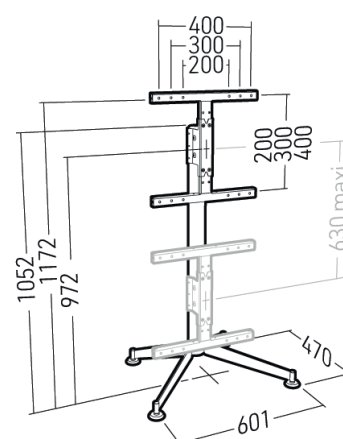

## KANA1200L

Réf. 039220 - EAN : 3185280392209

### Mobile or Fixed TV stand for screens from 30" to 55"

- Supplied with 4 multidirectional castors and 4 fixed feet
- Nylon castors of 65 mm diameter, with elastomer tread
- Polypropylene (PP) fixed feet of 57 mm diameter, height-adjustable
- Column : Steel of 5 mm thickness, ultra-matte polyester paint, colour : cast-iron grey
- Base (legs) : Steel of 6 mm thickness, black epoxy paint
- Adjustable screen height along the entire length of the column
- Cable management behind the column, (full-height cable passages)
- Compatible with all screen types (LCD, LED, QLED, OLED, miniLED)
- Contains a set of screws and spacers required to install a screen with a curved or irregular panel (Kit Adapt+)
- 3 accessories (sold separately):
  - AV device shelf : KANA Shelf
  - Soundbar mount : KANA Sound
  - Media Player mount : KANA Player

Universal TV stand that adapts to every kind of use and to all surroundings. Compatible with all types of screen. Beautiful quality of finish

Supported screen size	30" - 55" 76cm - 140cm
Screen thickness max	100 mm
Vesa compatible	200x200 200x300 200x400 300x200 300x300 300x400 400x200 400x300 400x400
Function	Mobile & fixed
Finish	Powder coating
Materials	Steel
Colour	Black legs & cast iron grey column
Cable management	Yes
Compatible OLED	Yes
Screw set and spacers for OLED included	Yes
Security system preventing falls	Yes
Person(s) for assembly	1 person
Assembly time	30 min
Screw set for screen	Screw Ø6 Screw Ø8
Warranty	10 years

**ERARD®**

ESSENTIAL ACCESSORIES FOR AUDIO VIDEO COMPONENTS

**KANA Sound**

Réf. 039289 - EAN : 318528039289 6

**Universal soundbar mount for the KANA TV stand**

- Installation on the column, height of mount can be freely chosen
- 2 possibilities to fix the soundbar : at the rear or on the brackets
- Max weight of the soundbar : 7kg
- Depth of the brackets : 83 mm
- Black epoxy paint