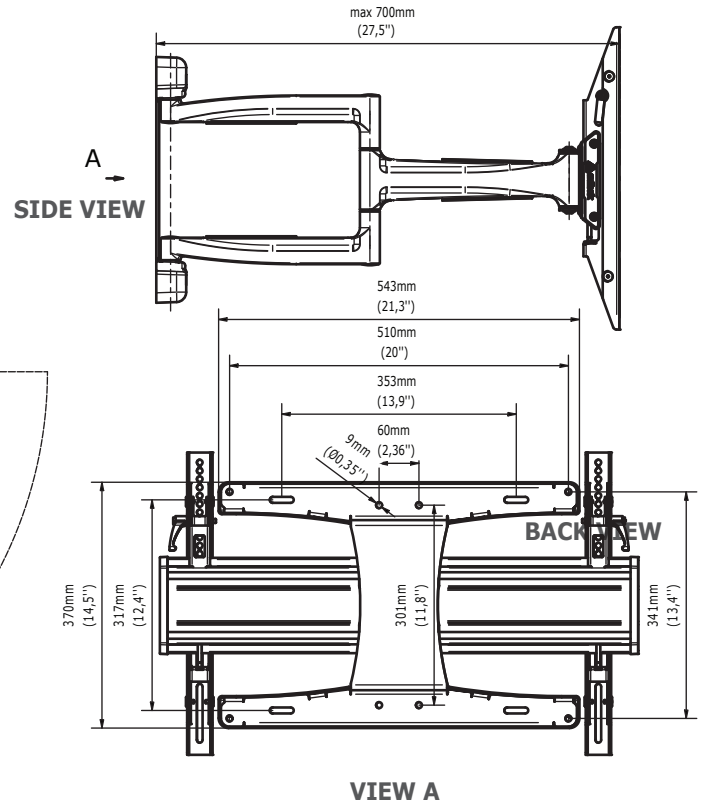

VSM653

DOUBLE SWING ARM WALL MOUNT

FOR 49"-65" SCREENS

The VSM653 double swing arm wall mount is dedicated to screens ranging from 49" to 65". The design is adapted to frequent changes in the position of the screen, so it is a perfect solution for places where the position of screens is often changed. This mount is made of aluminum arms with cables routed inside to ensure smart installation and aesthetic finish. VSM653 has the possibility of rotating the screen to the right and to the left by 90° and tilting the screen by +11°, which allows the position of the screen to be adjusted the user's expectations and increases the comfort of use.

49"-65"

100x100
600x400

0°/+11°

90°/90°

36 kg

RoHS
Compliant

Possibility of tilting the screen +11°

VESA universal standard

90°/90° right-left screen rotation

Integrated cable management

TECHNICAL SPECIFICATIONS

Product dimensions	W: 720 mm D: 700 mm H: 455 mm (W:28,35" D:27,56" H:17,91")
Product weight	12,1 kg (27 lb)
Max. distance from mounting surface	700 mm (27,56")
Min. distance from mounting surface	100 mm (3,94")
Max. mounting pattern	650 mm x 415 mm
Min. mounting pattern	50 mm x 50 mm

LOGISTICS DATA

SAP INDEX	EAN CODE	COLOUR	PACKAGE DIMENSIONS	PACKAGE WEIGHT
WUSC-VSM653	5902841111882	BLACK	760 x 390 x 100 mm 29,92 x 15,35 x 3,94"	13 kg 29 lb

HS Code (Harmonized System): 732690, HTS Code (Harmonized Tariff Schedule): 7326909890, Country of Origin: Poland