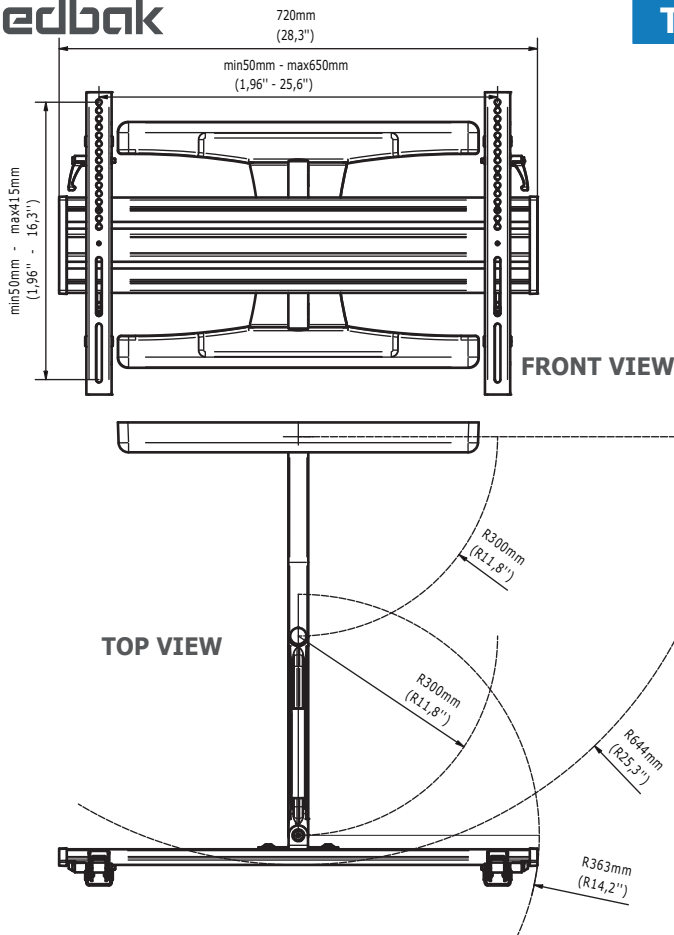

VSM653

DOUBLE SWING ARM WALL MOUNT

FOR 49"-65" SCREENS

The VSM653 double swing arm wall mount is dedicated to screens ranging from 49" to 65". The design is adapted to frequent changes in the position of the screen, so it is a perfect solution for places where the position of screens is often changed. This mount is made of aluminum arms with cables routed inside to ensure smart installation and aesthetic finish. VSM653 has the possibility of rotating the screen to the right and to the left by 90° and tilting the screen by +11°, which allows the position of the screen to be adjusted the user's expectations and increases the comfort of use.

FEATURES

- Modern design and aesthetic finish of the wall mount
- 90°/90° right-left screen rotation
- Possibility of tilting the screen +11°
- Durable aluminum structure
- VESA universal standard
- Integrated cable management

49"-65"

100x100
600x400

0°/+11°

90°/90°

36 kg

RoHS
Compliant

Possibility of tilting the screen +11°

VESA universal standard

90°/90° right-left screen rotation

Integrated cable management

TECHNICAL SPECIFICATIONS

Product dimensions	W: 720 mm D: 700 mm H: 455 mm (W:28,35" D:27,56" H:17,91")
Product weight	12,1 kg (27 lb)
Max. distance from mounting surface	700 mm (27,56")
Min. distance from mounting surface	100 mm (3,94")
Max. mounting pattern	650 mm x 415 mm
Min. mounting pattern	50 mm x 50 mm