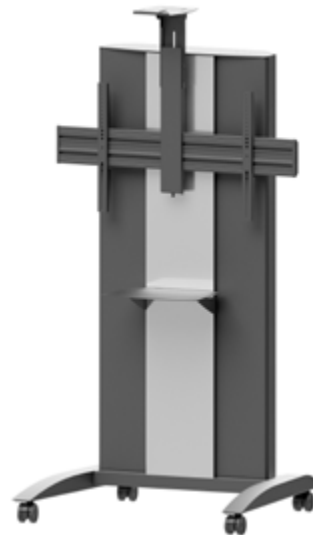

FEATURES

- Fully height adjustable
- Universal VESA interface suitable for all screen types
- Includes storage space for PC and VC equipment
- Professional casters with brake mechanism
- Additional camera shelf included

TECHNICAL

PRODUCT SPECIFICATION

Product	Screen size	Max load	VESA	Weight	Dimensions (HxWxD)
VCTX170	42"-70"	80 kg	min. 100x100 max. 600x400	84 kg	1762x954x877 mm

FEATURES

- Fully height adjustable
- Universal VESA interface suitable for all screen types
- Includes storage space for PC and VC equipment
- Professional casters with brake mechanism
- Additional camera shelf included

FEATURES PHOTO

PRODUCT SPECIFICATION

Product	Screen size	Max load	VESA	Weight	Dimensions (HxWxD)
VCTX190	79"-90"	80 kg	min. 100x100 max. 800x400	85 kg	1762x954x877 mm