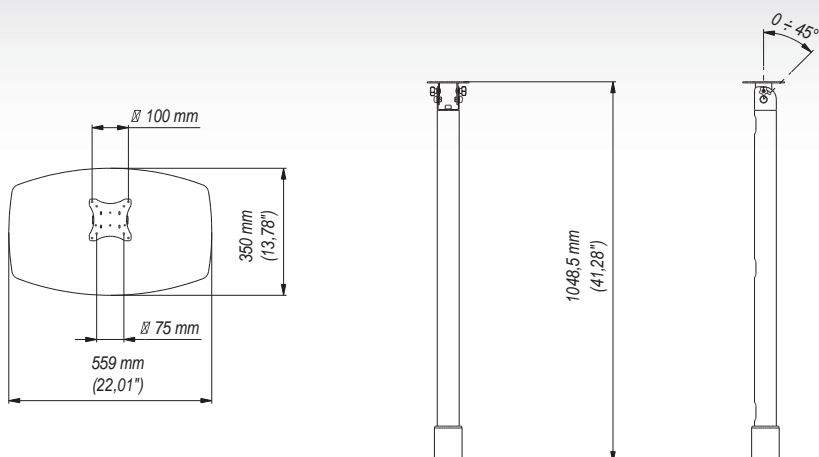

Features

- 1 SOLID BUILD**
10 mm thick powder-coated metal sheet
- 2 QUICK INSTALLATION**
easy installation of the product
- 3 UNIVERSAL**
VESA 75x75, 100x100

Technical Data

75x75 mm
100x100 mm

14"-22"

10 Kg

min. 75x75 mm
max. 100x100 mm

0/45°

Trade Information

Index	Colour	Package	EAN
STD04c-B	Black	Orange	5908252963072
STD04s-B	Grey	Orange	5908252963089
Package Dimensions [mm] (H x W x D)		1150x360x140	
Weight [Kg]		22	