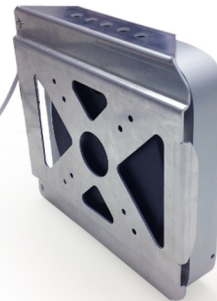

## The New Mac Mini Total Security

- Slides into security bracket
- Locks in seconds
- Light elegant construction

- Mounts on any surface or monitor
- Includes 100x100 | 75x75 vesa holes
- Aerospace ventilation design