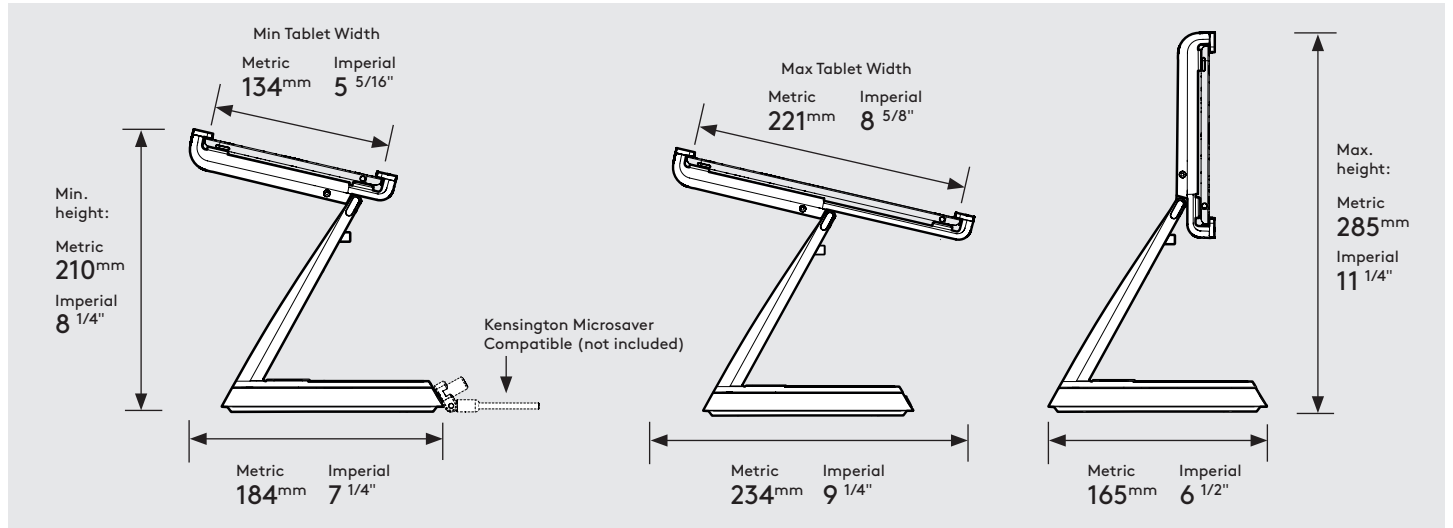

EDDY DARK

bouncepad®

Product Data Sheet - Eddy

bouncepad

Colour:

White
Black
Green

Mounting:

Fixing from
Above

Fixing from
Below

Packaged weight:

1.55kg

Mounting: Fixing from Above

Mounting: Fixing from Below

Parts in the Box