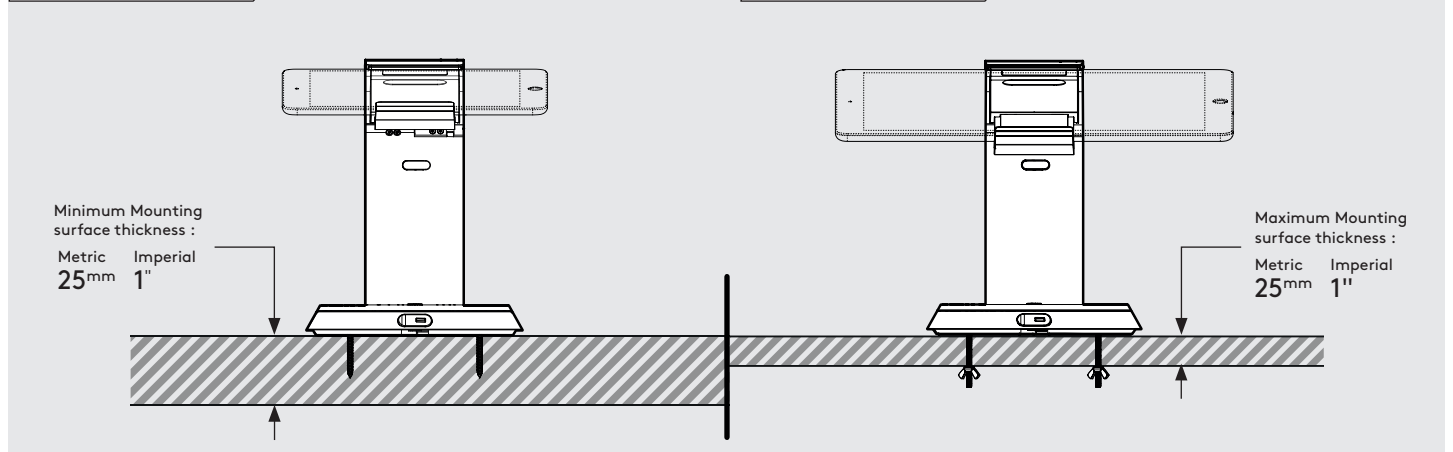

Fixing from
Below

Packaged weight:

1.55kg

Mounting: Fixing from Above

Mounting: Fixing from Below

Parts in the Box