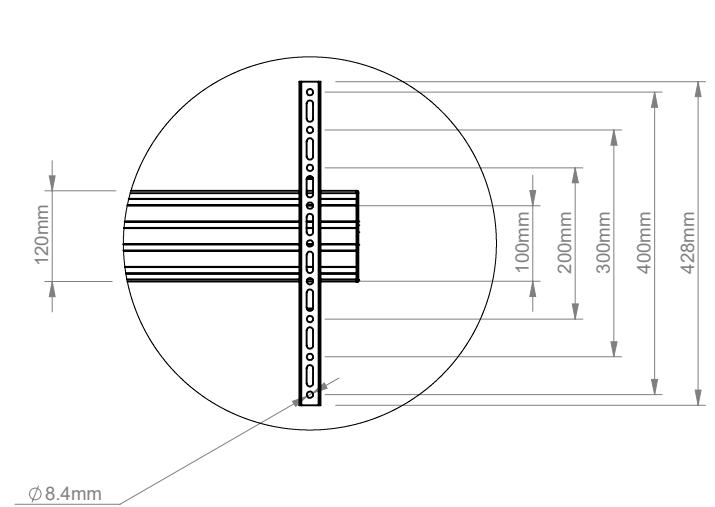

VESA 600 X 400 Interface Adapters can be used in portrait or landscape orientation

DETAIL A
SCALE 1 : 10

DETAIL B
SCALE 1 : 10

B-Tech International Design and Manufacturing Limited		B-Tech No: BTF845
Part of the B-Tech International Group of Companies		Version: 1.0
 UNLESS OTHERWISE SPECIFIED DIMENSIONS ARE IN MILLIMETERS	Size: A3	Title: Universal Extra-Wide Twin Screen Video Conferencing Stand (1.8m)
	Scale: 1:15	Revision: 0.0
Sheet: 1 of 1	Date: 17/05/17	File Name: BTD-BTF845-R0.0