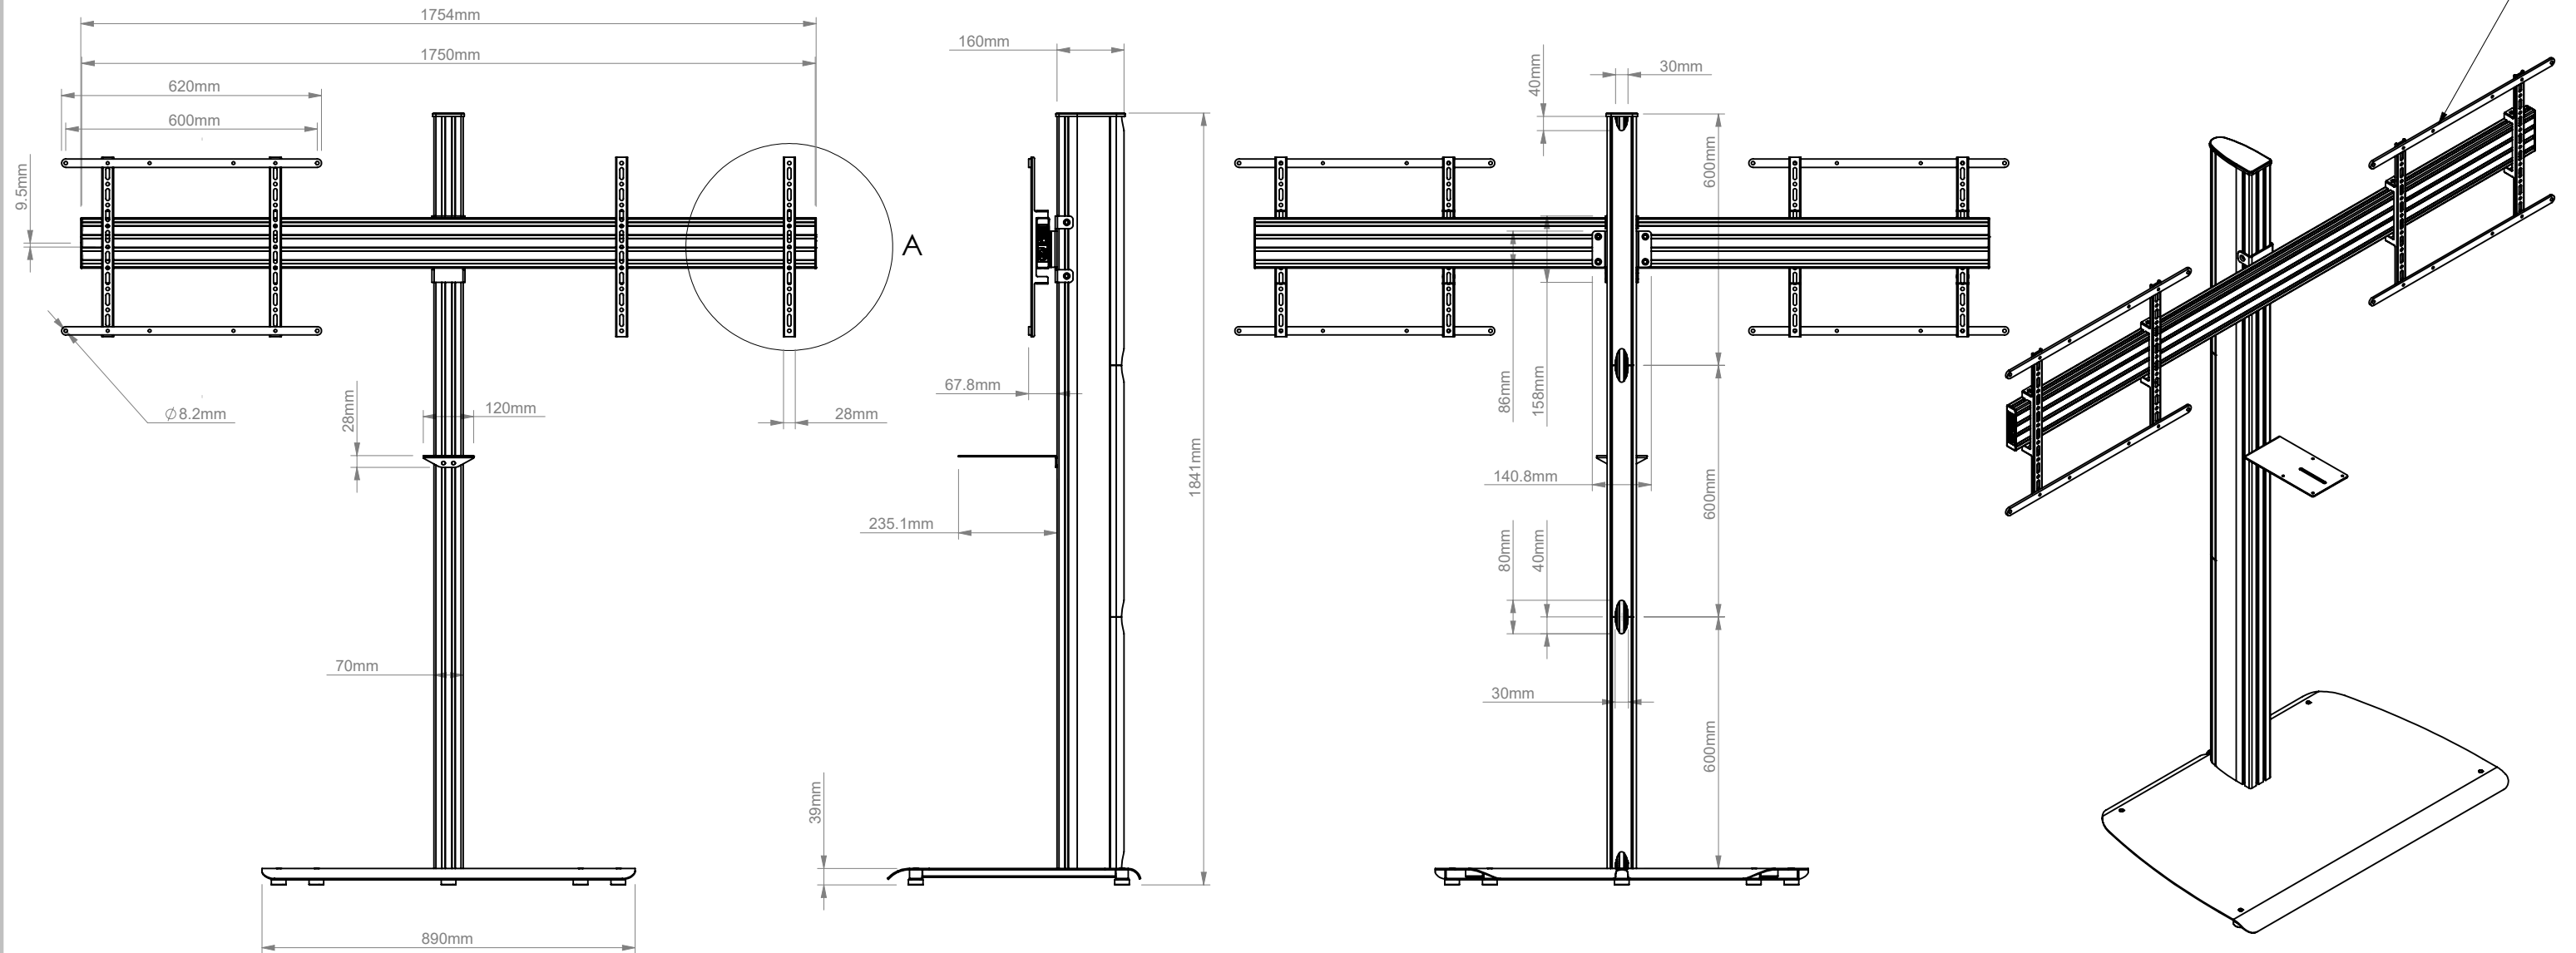

THE INFORMATION CONTAINED IN THIS DRAWING IS THE SOLE PROPERTY OF B-TECH INTERNATIONAL DESIGN AND MANUFACTURING LIMITED, ANY REPRODUCTION IN PART OR WHOLE WITHOUT THE WRITTEN PERMISSION OF B-TECH INTERNATIONAL DESIGN AND MANUFACTURING LIMITED IS PROHIBITED.

VESA 600 X 400 Interface Adapters can be used in portrait or landscape orientation

DETAIL A
SCALE 1 : 10

DETAIL B
SCALE 1 : 10

B-Tech International Design and Manufacturing Limited		B-Tech No: BTF845
Part of the B-Tech International Group of Companies		Version: 1.0
 UNLESS OTHERWISE SPECIFIED DIMENSIONS ARE IN MILLIMETERS	Size: A3	Title: Universal Extra-Wide Twin Screen Video Conferencing Stand (1.8m)
	Scale: 1:15	Revision: 0.0
Sheet: 1 of 1	Date: 17/05/17	File Name: BTD-BTF845-R0.0