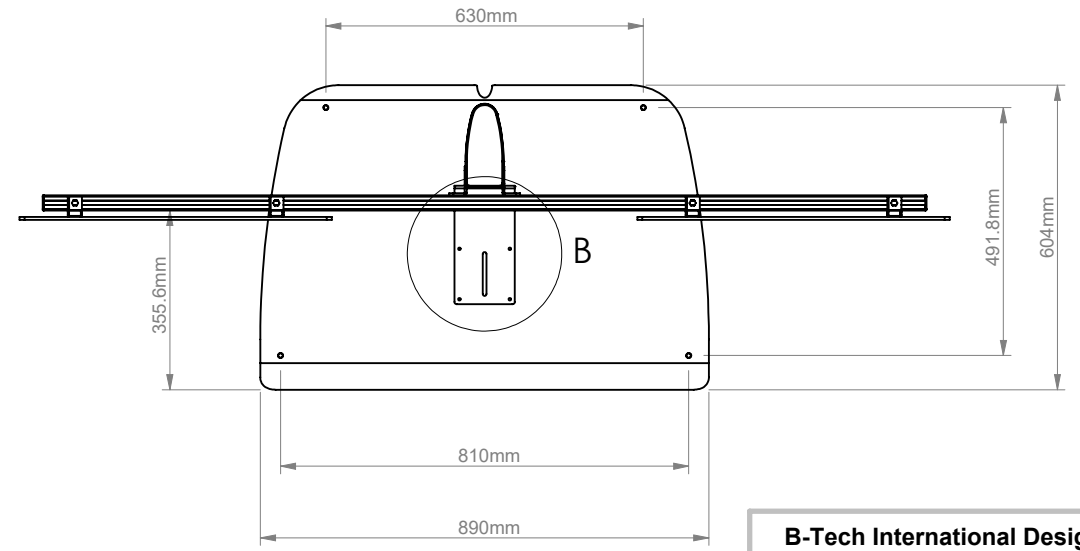

VESA 600 X 400 Interface Adapters can be used in portrait or landscape orientation

DETAIL A
SCALE 1 : 10

DETAIL B
SCALE 1 : 10

B-Tech International Design and Manufacturing Limited		B-Tech No: BTF845
Part of the B-Tech International Group of Companies		Version: 1.0
 UNLESS OTHERWISE SPECIFIED DIMENSIONS ARE IN MILLIMETERS	Size: A3	Title: Universal Extra-Wide Twin Screen Video Conferencing Stand (1.8m)
	Scale: 1:15	Revision: 0.0
Sheet: 1 of 1	Date: 17/05/17	File Name: BTD-BTF845-R0.0