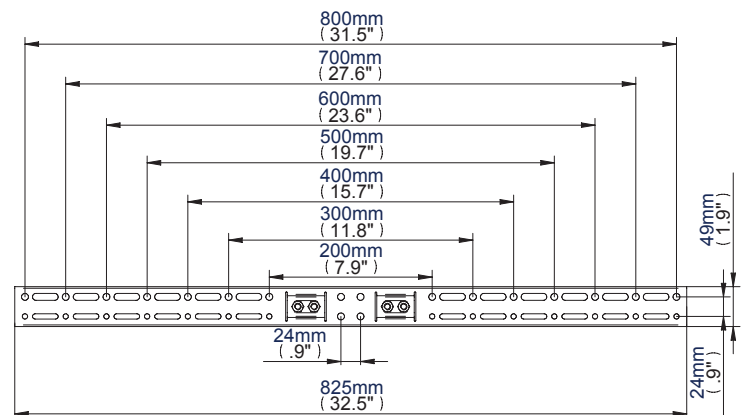

- Fits screens with horizontal patterns up to 800mm (31.5")
- Fits all VESA® fixings up to: 800 x 600mm (landscape screen orientation) 800 x 400mm (portrait screen orientation)
- Mounts screen in landscape or portrait style
- Includes universal flat screen interface kit
- 1.8m Ø50mm poles supplied with 5 cable management holes
- Non marking 3" locking/braked castors included
- Also supplied with optional screw in levelling feet
- **Dimensions:**
W: 1940mm (76.4")
D: 782mm (30.8")
H: 1120mm (44.1")
- Includes BT7057 pole rings
- Colours Available: Black

BT8503

**Front View
With Castors**

**Side View
With Castors**

**Side View
With Levelling Feet**

Trolley Base

Small Interface Arm

Large Interface Arm

Colour:	Order Ref:	EAN Code:	Master Carton Qty:	Inner Carton Qty:	Master Carton Weight:	Master Carton Cube:
Black	BT8503/B	Box 1: 10878724007875	0.5	0/0	16.45kg (36.19lbs)	2.64cbm (0.075cuft)
Black	BT8503/B	Box 2: 10878724007882	0.5	0/0	7.50kg (16.50lbs)	0.45cbm (0.013cuft)