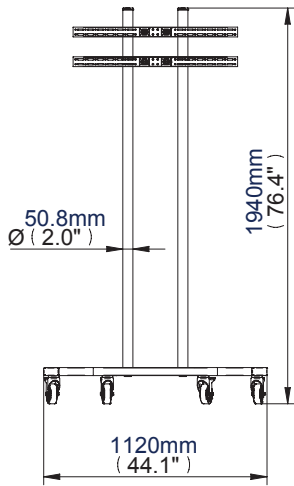

- Fits screens with horizontal patterns up to 800mm (31.5")
- Fits all VESA® fixings up to: 800 x 600mm (landscape screen orientation) 800 x 400mm (portrait screen orientation)
- Mounts screen in landscape or portrait style
- Includes universal flat screen interface kit
- 1.8m Ø50mm poles supplied with 5 cable management holes
- Non marking 3" locking/braked castors included
- Also supplied with optional screw in levelling feet
- **Dimensions:**
W: 1940mm (76.4")
D: 782mm (30.8")
H: 1120mm (44.1")
- Includes BT7057 pole rings
- Colours Available: Black

BT8503

**Front View
With Castors**

**Side View
With Castors**

**Side View
With Levelling Feet**

Trolley Base

Small Interface Arm

Large Interface Arm

Colour:	Order Ref:	EAN Code:	Master Carton Qty:	Inner Carton Qty:	Master Carton Weight:	Master Carton Cube:
Black	BT8503/B	Box 1: 10878724007875	0.5	0/0	16.45kg (36.19lbs)	2.64cbm (0.075cuft)
Black	BT8503/B	Box 2: 10878724007882	0.5	0/0	7.50kg (16.50lbs)	0.45cbm (0.013cuft)