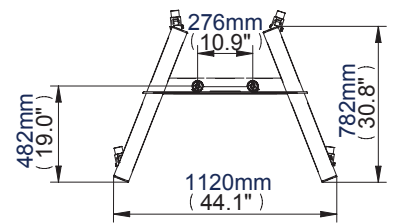

- Fits screens with horizontal patterns up to 800mm (31.5")
- Fits all VESA® fixings up to: 800 x 600mm (landscape screen orientation) 800 x 400mm (portrait screen orientation)
- Mounts screen in landscape or portrait style
- Includes universal flat screen interface kit
- 1.8m Ø50mm poles supplied with 5 cable management holes
- Non marking 3" locking/braked castors included
- Also supplied with optional screw in levelling feet
- **Dimensions:**
W: 1940mm (76.4")
D: 782mm (30.8")
H: 1120mm (44.1")
- Includes BT7057 pole rings
- Colours Available: Black

BT8503

**Front View
With Castors**

**Side View
With Castors**

**Side View
With Levelling Feet**

Trolley Base

Small Interface Arm

Large Interface Arm

Colour:	Order Ref:	EAN Code:	Master Carton Qty:	Inner Carton Qty:	Master Carton Weight:	Master Carton Cube:
Black	BT8503/B	Box 1: 10878724007875	0.5	0/0	16.45kg (36.19lbs)	2.64cbm (0.075cuft)
Black	BT8503/B	Box 2: 10878724007882	0.5	0/0	7.50kg (16.50lbs)	0.45cbm (0.013cuft)