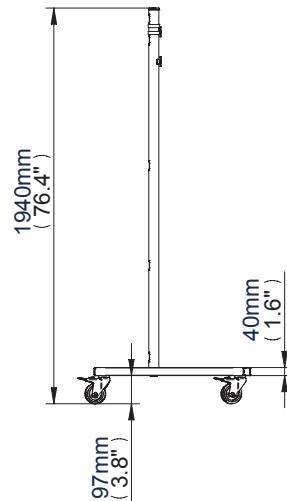

- Fits screens with horizontal patterns up to 800mm (31.5")
- Fits all VESA® fixings up to: 800 x 600mm (landscape screen orientation) 800 x 400mm (portrait screen orientation)
- Mounts screen in landscape or portrait style
- Includes universal flat screen interface kit
- 1.8m Ø50mm poles supplied with 5 cable management holes
- Non marking 3" locking/braked castors included
- Also supplied with optional screw in levelling feet
- **Dimensions:**
W: 1940mm (76.4")
D: 782mm (30.8")
H: 1120mm (44.1")
- Includes BT7057 pole rings
- Colours Available: Black

Mounts screen in landscape or portrait style

Tempered Glass Shelf and Bracket (2x BT1751 + BT1763) also available

Braked castors supplied

Levelling feet supplied

Large Flat Screen Display Trolley

For more information please visit www.btechavmounts.com/BT8503

BT8503

**Front View
With Castors**

**Side View
With Castors**

**Side View
With Levelling Feet**

Trolley Base

Small Interface Arm

Large Interface Arm

Colour:	Order Ref:	EAN Code:	Master Carton Qty:	Inner Carton Qty:	Master Carton Weight:	Master Carton Cube:
Black	BT8503/B	Box 1: 10878724007875	0.5	0/0	16.45kg (36.19lbs)	2.64cbm (0.075cuft)
Black	BT8503/B	Box 2: 10878724007882	0.5	0/0	7.50kg (16.50lbs)	0.45cbm (0.013cuft)