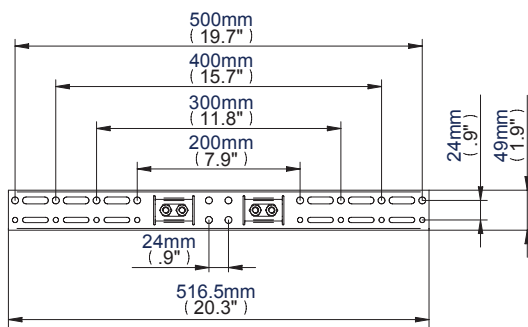

- Fits screens with horizontal patterns up to 800mm (31.5")
- Fits all VESA® fixings up to: 800 x 600mm (landscape screen orientation) 800 x 400mm (portrait screen orientation)
- Mounts screen in landscape or portrait style
- Includes universal flat screen interface kit
- 1.8m Ø50mm poles supplied with 5 cable management holes
- Non marking 3" locking/braked castors included
- Also supplied with optional screw in levelling feet
- **Dimensions:**
W: 1940mm (76.4")
D: 782mm (30.8")
H: 1120mm (44.1")
- Includes BT7057 pole rings
- Colours Available: Black

BT8503

**Front View
With Castors**

**Side View
With Castors**

**Side View
With Levelling Feet**

Trolley Base

Small Interface Arm

Large Interface Arm

Colour:	Order Ref:	EAN Code:	Master Carton Qty:	Inner Carton Qty:	Master Carton Weight:	Master Carton Cube:
Black	BT8503/B	Box 1: 10878724007875	0.5	0/0	16.45kg (36.19lbs)	2.64cbm (0.075cuft)
Black	BT8503/B	Box 2: 10878724007882	0.5	0/0	7.50kg (16.50lbs)	0.45cbm (0.013cuft)