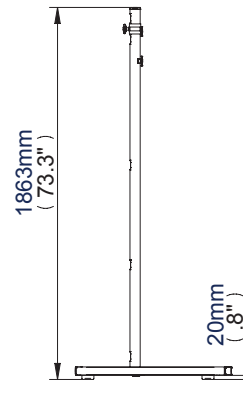

- Fits screens with horizontal patterns up to 800mm (31.5")
- Fits all VESA® fixings up to: 800 x 600mm (landscape screen orientation) 800 x 400mm (portrait screen orientation)
- Mounts screen in landscape or portrait style
- Includes universal flat screen interface kit
- 1.8m Ø50mm poles supplied with 5 cable management holes
- Non marking 3" locking/braked castors included
- Also supplied with optional screw in levelling feet
- **Dimensions:**
W: 1940mm (76.4")
D: 782mm (30.8")
H: 1120mm (44.1")
- Includes BT7057 pole rings
- Colours Available: Black

BT8503

**Front View
With Castors**

**Side View
With Castors**

**Side View
With Levelling Feet**

Trolley Base

Small Interface Arm

Large Interface Arm

Colour:	Order Ref:	EAN Code:	Master Carton Qty:	Inner Carton Qty:	Master Carton Weight:	Master Carton Cube:
Black	BT8503/B	Box 1: 10878724007875	0.5	0/0	16.45kg (36.19lbs)	2.64cbm (0.075cuft)
Black	BT8503/B	Box 2: 10878724007882	0.5	0/0	7.50kg (16.50lbs)	0.45cbm (0.013cuft)