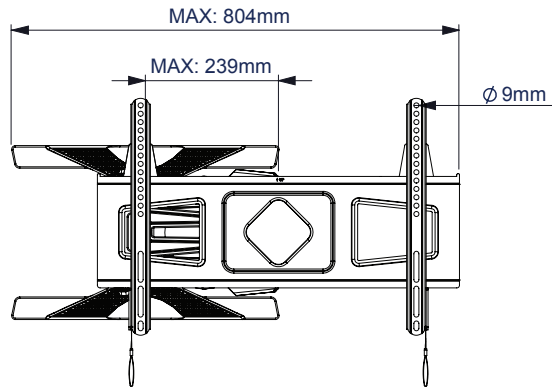

SIDE VIEW - MAXIMUM EXTENSION

FRONT VIEW - MAXIMUM EXTENSION

SIDE VIEW - FLAT TO WALL

FRONT VIEW WITH ARM EXTENDED TO SIDE

PACKING INFORMATION

COLOUR:	ORDER REF:	EAN CODE:	MASTER CARTON QTY:	INNER CARTON QTY:	MASTER CARTON WEIGHT:	MASTER CARTON CUBE:
Black	BT8225/B	5019318759390	2	0	16.5kg	0.041cbm
White	BT8225/W	5019318759680	2	0	16.5kg	0.041cbm

ACCESSORIES AND SIMILAR PRODUCTS TO THE BT8225

BTV914
Universal Soundbar Mount fits directly to BT8225 to mount a Soundbar under your screen

BT8221
Double Arm Wall Mount with Tilt & Swivel designed for screens up to 65"

BT7535
Double Arm Wall Mount with Tilt & Swivel designed for screens up to 50"

BTV504
Double Arm Wall Mount with Tilt & Swivel designed for screens up to 42"