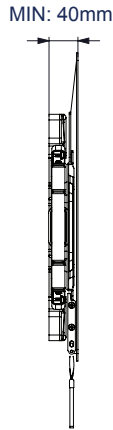

SIDE VIEW - MAXIMUM EXTENSION

FRONT VIEW - MAXIMUM EXTENSION

SIDE VIEW - FLAT TO WALL

FRONT VIEW WITH ARM EXTENDED TO SIDE

PACKING INFORMATION

COLOUR:	ORDER REF:	EAN CODE:	MASTER CARTON QTY:	INNER CARTON QTY:	MASTER CARTON WEIGHT:	MASTER CARTON CUBE:
Black	BT8225/B	5019318759390	2	0	16.5kg	0.041cbm
White	BT8225/W	5019318759680	2	0	16.5kg	0.041cbm

ACCESSORIES AND SIMILAR PRODUCTS TO THE BT8225

BTV914
Universal Soundbar Mount fits directly to BT8225 to mount a Soundbar under your screen

BT8221
Double Arm Wall Mount with Tilt & Swivel designed for screens up to 65"

BT7535
Double Arm Wall Mount with Tilt & Swivel designed for screens up to 50"

BTV504
Double Arm Wall Mount with Tilt & Swivel designed for screens up to 42"