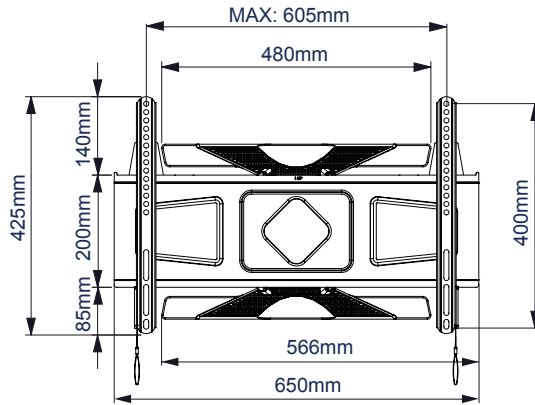

SIDE VIEW - MAXIMUM EXTENSION

FRONT VIEW - MAXIMUM EXTENSION

SIDE VIEW - FLAT TO WALL

FRONT VIEW WITH ARM EXTENDED TO SIDE

PACKING INFORMATION

COLOUR:	ORDER REF:	EAN CODE:	MASTER CARTON QTY:	INNER CARTON QTY:	MASTER CARTON WEIGHT:	MASTER CARTON CUBE:
Black	BT8225/B	5019318759390	2	0	16.5kg	0.041cbm
White	BT8225/W	5019318759680	2	0	16.5kg	0.041cbm

ACCESSORIES AND SIMILAR PRODUCTS TO THE BT8225

BTV914
Universal Soundbar Mount fits directly to BT8225 to mount a Soundbar under your screen

BT8221
Double Arm Wall Mount with Tilt & Swivel designed for screens up to 65"

BT7535
Double Arm Wall Mount with Tilt & Swivel designed for screens up to 50"

BTV504
Double Arm Wall Mount with Tilt & Swivel designed for screens up to 42"