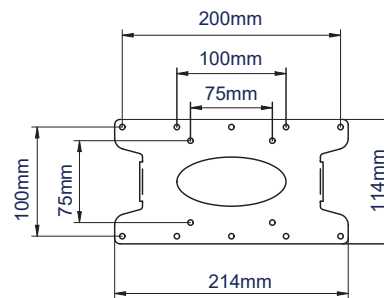

SIDE VIEW
FOLDED TO WALL

FRONT VIEW
INTERFACE PLATE

ORDERING INFORMATION

COLOUR	ORDER REF	EAN
Piano Black	BT7515/PB	5019318750151

RELATED PRODUCTS

PRODUCT CODE	NAME	DESCRIPTION
BT7532	Fixed Flat Screen Wall Mount	Low profile wall mount ideal for screens up to 47"
BT7514	Single Arm Flat Screen Wall Mount	Shorter arm extension of up to 336mm, ideal for screens up to 47"
BTV514	Double Arm Flat Screen Wall Mount	Features swivel points at the wall, central pivot & the interface, for screens up to 60"
BT7841	Accessory Collar	Accessory Collars allow the user to attach BT7515 to BT7850 Ø50mm Poles

SS-BT7515-V3-060124