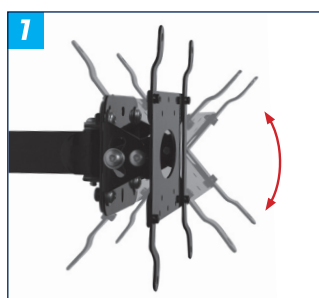

## DOUBLE ARM WALL MOUNT WITH TILT & SWIVEL FOR SCREENS UP TO 47"

Designed to mount medium-sized flat screens, the BT7515 features a double articulated arm with easy tilt adjustment. The wall plate incorporates the 'OWLS' (On Wall Levelling System) to guarantee a precise and sharp installation. Versatility is a key feature, as the BT7515 is compatible with B-Tech's assortment of poles and collars, expanding the range of mounting options—perfect for both commercial applications and home setups. Security is prioritized with included screws to deter unauthorized removal of the screen.

### SPECIFICATIONS

Recommended screen size	up to <b>47"</b>
Max load	<b>25kg</b>
VESA® compatibility	<b>200 x 100</b>
Tilt adjustment	<b>+/-40°</b>
Swivel at wall	<b>180°</b>
Swivel at centre of arm	<b>360°</b>
Swivel at Interface	<b>240°</b>
Distance from wall	<b>95mm to 525mm</b>

### FEATURES

- 1 Easy tilt and swivel adjustment
  - 2 Includes Security locking screws to prevent unauthorised screen removal
  - 3 Folds flat to the wall
  - 4 Includes CLIPLOGIC® cable management
- Features three swivel points for perfect screen positioning
  - Simple 'hook-on' installation with all mounting hardware included

RECOMMENDED MAX SCREEN	MAX LOAD	MAX VESA	COLLAR COMPATIBLE	TILT	SWIVEL	QR CODE
47" 120cm	25kg	200		40° 40°	180°	