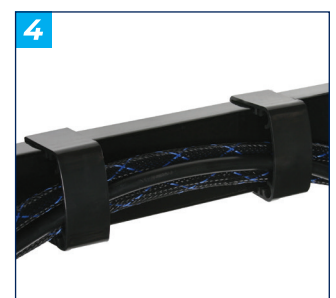

## DOUBLE ARM WALL MOUNT WITH TILT & SWIVEL FOR SCREENS UP TO 47"

Designed to mount medium-sized flat screens, the BT7515 features a double articulated arm with easy tilt adjustment. The wall plate incorporates the 'OWLS' (On Wall Levelling System) to guarantee a precise and sharp installation. Versatility is a key feature, as the BT7515 is compatible with B-Tech's assortment of poles and collars, expanding the range of mounting options—perfect for both commercial applications and home setups. Security is prioritized with included screws to deter unauthorized removal of the screen.

### SPECIFICATIONS

Recommended screen size	up to <b>47"</b>
Max load	<b>25kg</b>
VESA® compatibility	<b>200 x 100</b>
Tilt adjustment	<b>+/-40°</b>
Swivel at wall	<b>180°</b>
Swivel at centre of arm	<b>360°</b>
Swivel at Interface	<b>240°</b>
Distance from wall	<b>95mm to 525mm</b>

### FEATURES

- 1 Easy tilt and swivel adjustment
  - 2 Includes Security locking screws to prevent unauthorised screen removal
  - 3 Folds flat to the wall
  - 4 Includes CLIPLOGIC® cable management
- Features three swivel points for perfect screen positioning
  - Simple 'hook-on' installation with all mounting hardware included

RECOMMENDED MAX SCREEN	MAX LOAD	MAX VESA	COLLAR COMPATIBLE	TILT	SWIVEL	QR CODE
47" 120cm	25kg	200		40° 40°	180°	