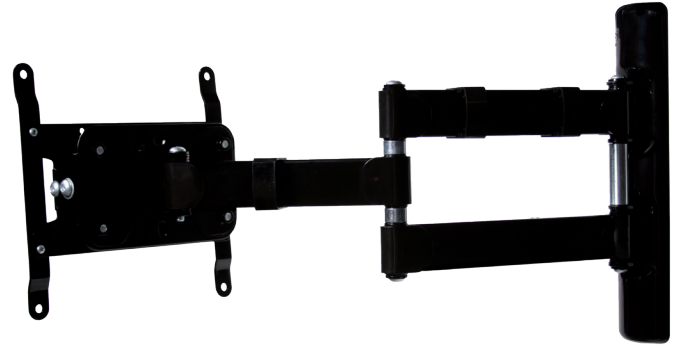

## DOUBLE ARM WALL MOUNT WITH TILT & SWIVEL FOR SCREENS UP TO 47"

Designed to mount medium-sized flat screens, the BT7515 features a double articulated arm with easy tilt adjustment. The wall plate incorporates the 'OWLS' (On Wall Levelling System) to guarantee a precise and sharp installation. Versatility is a key feature, as the BT7515 is compatible with B-Tech's assortment of poles and collars, expanding the range of mounting options—perfect for both commercial applications and home setups. Security is prioritized with included screws to deter unauthorized removal of the screen.

### SPECIFICATIONS

Recommended screen size	up to <b>47"</b>
Max load	<b>25kg</b>
VESA® compatibility	<b>200 x 100</b>
Tilt adjustment	<b>+/-40°</b>
Swivel at wall	<b>180°</b>
Swivel at centre of arm	<b>360°</b>
Swivel at Interface	<b>240°</b>
Distance from wall	<b>95mm to 525mm</b>

### FEATURES

- 1 Easy tilt and swivel adjustment
  - 2 Includes Security locking screws to prevent unauthorised screen removal
  - 3 Folds flat to the wall
  - 4 Includes CLIPLOGIC® cable management
- Features three swivel points for perfect screen positioning
  - Simple 'hook-on' installation with all mounting hardware included

RECOMMENDED MAX SCREEN	MAX LOAD	MAX VESA	COLLAR COMPATIBLE	TILT	SWIVEL	QR CODE
47" 120cm	25kg	200		40° 40°	180°	