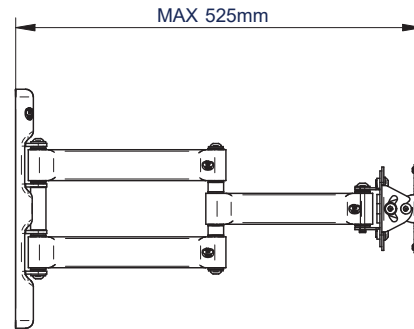

SIDE VIEW
MAXIMUM EXTENSION