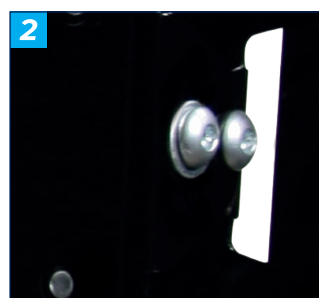

## DOUBLE ARM WALL MOUNT WITH TILT & SWIVEL FOR SCREENS UP TO 47"

Designed to mount medium-sized flat screens, the BT7515 features a double articulated arm with easy tilt adjustment. The wall plate incorporates the 'OWLS' (On Wall Levelling System) to guarantee a precise and sharp installation. Versatility is a key feature, as the BT7515 is compatible with B-Tech's assortment of poles and collars, expanding the range of mounting options—perfect for both commercial applications and home setups. Security is prioritized with included screws to deter unauthorized removal of the screen.

### SPECIFICATIONS

Recommended screen size	up to <b>47"</b>
Max load	<b>25kg</b>
VESA® compatibility	<b>200 x 100</b>
Tilt adjustment	<b>+/-40°</b>
Swivel at wall	<b>180°</b>
Swivel at centre of arm	<b>360°</b>
Swivel at Interface	<b>240°</b>
Distance from wall	<b>95mm to 525mm</b>

### FEATURES

- 1 Easy tilt and swivel adjustment
  - 2 Includes Security locking screws to prevent unauthorised screen removal
  - 3 Folds flat to the wall
  - 4 Includes CLIPLOGIC® cable management
- Features three swivel points for perfect screen positioning
  - Simple 'hook-on' installation with all mounting hardware included

RECOMMENDED MAX SCREEN	MAX LOAD	MAX VESA	COLLAR COMPATIBLE	TILT	SWIVEL	QR CODE
47" 120cm	25kg	200		40° 40°	180°	