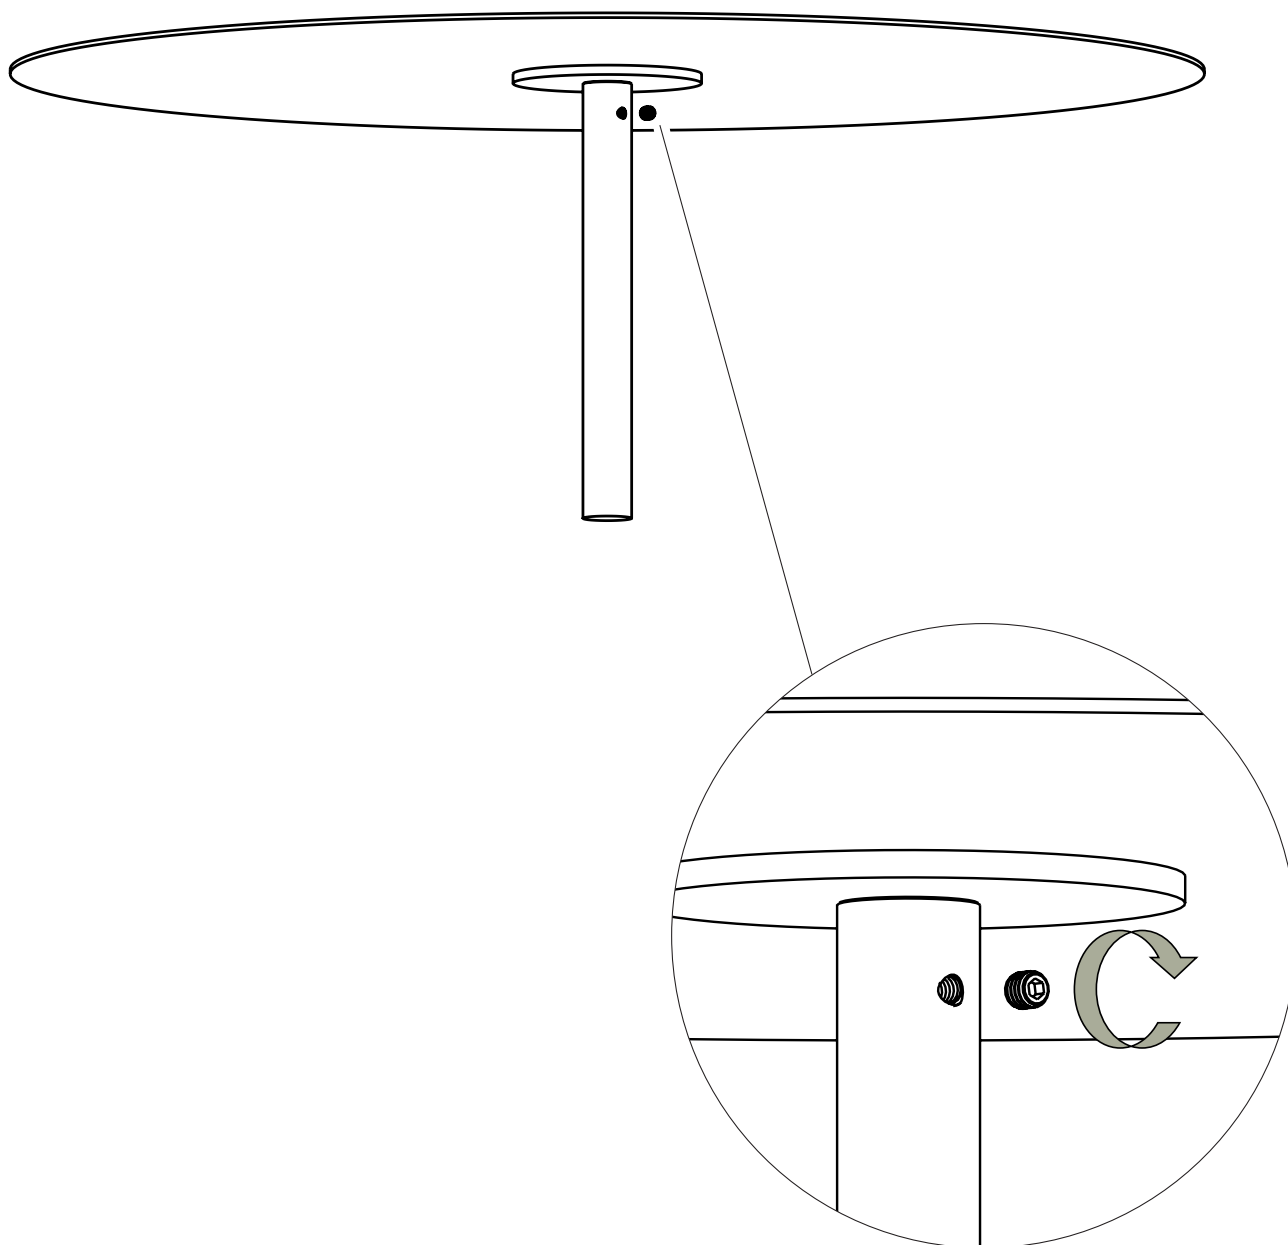

1 x ALLEN WRENCH

The Allen wrench is included in the multi clamp box

STEP 1

Carefully connect the table top and the tube manually by hands in a clockwise fashion until the tube has been sufficiently tightened.

APTO

STEP 2

Carefully lead the socket screw through the hole in order to fastened and stabilize the round table.

APTO

STEP 3

Carefully lead the tube through the hole at the top of the multi clamp

APTO

STEP 4

The finger screw must be open entirely before continuing. Now carefully insert the tip of the Allen wrench into the hexagon cross section of the socket screw and turn the wrench in a clockwise fashion until the socket screw has been sufficiently tightened.