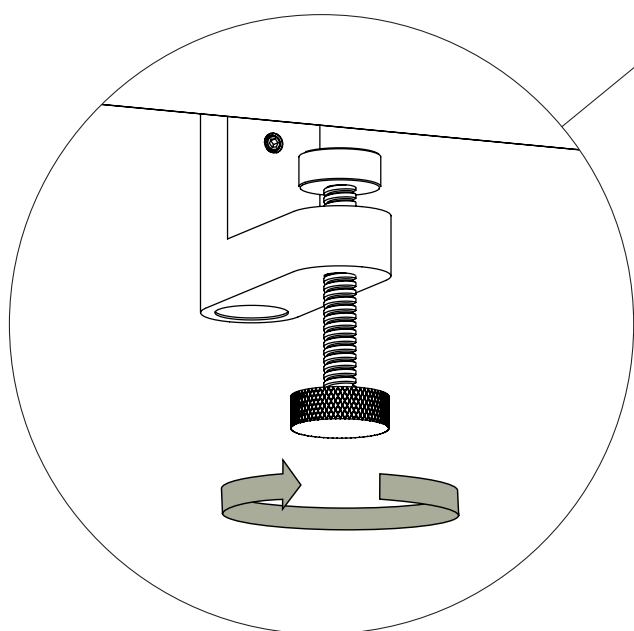

1 x ALLEN WRENCH

The Allen wrench is included in the multi clamp box

STEP 1

Carefully connect the table top and the tube manually by hands in a clockwise fashion until the tube has been sufficiently tightened.

The finger screw must be open entirely before continuing. Now carefully insert the tip of the Allen wrench into the hexagon cross section of the socket screw and turn the wrench in a clockwise fashion until the socket screw has been sufficiently tightened.

APTO

STEP 5

The round table can now be attached to the preferred surface.

APTO

STEP 6

When the placement of the round table is correctly, then tighten the finger screw completely.

APTO

Hårup Skovej 2, 8600 Silkeborg, Danmark
+ 45 86 81 23 75 // www.aptocollection.dk