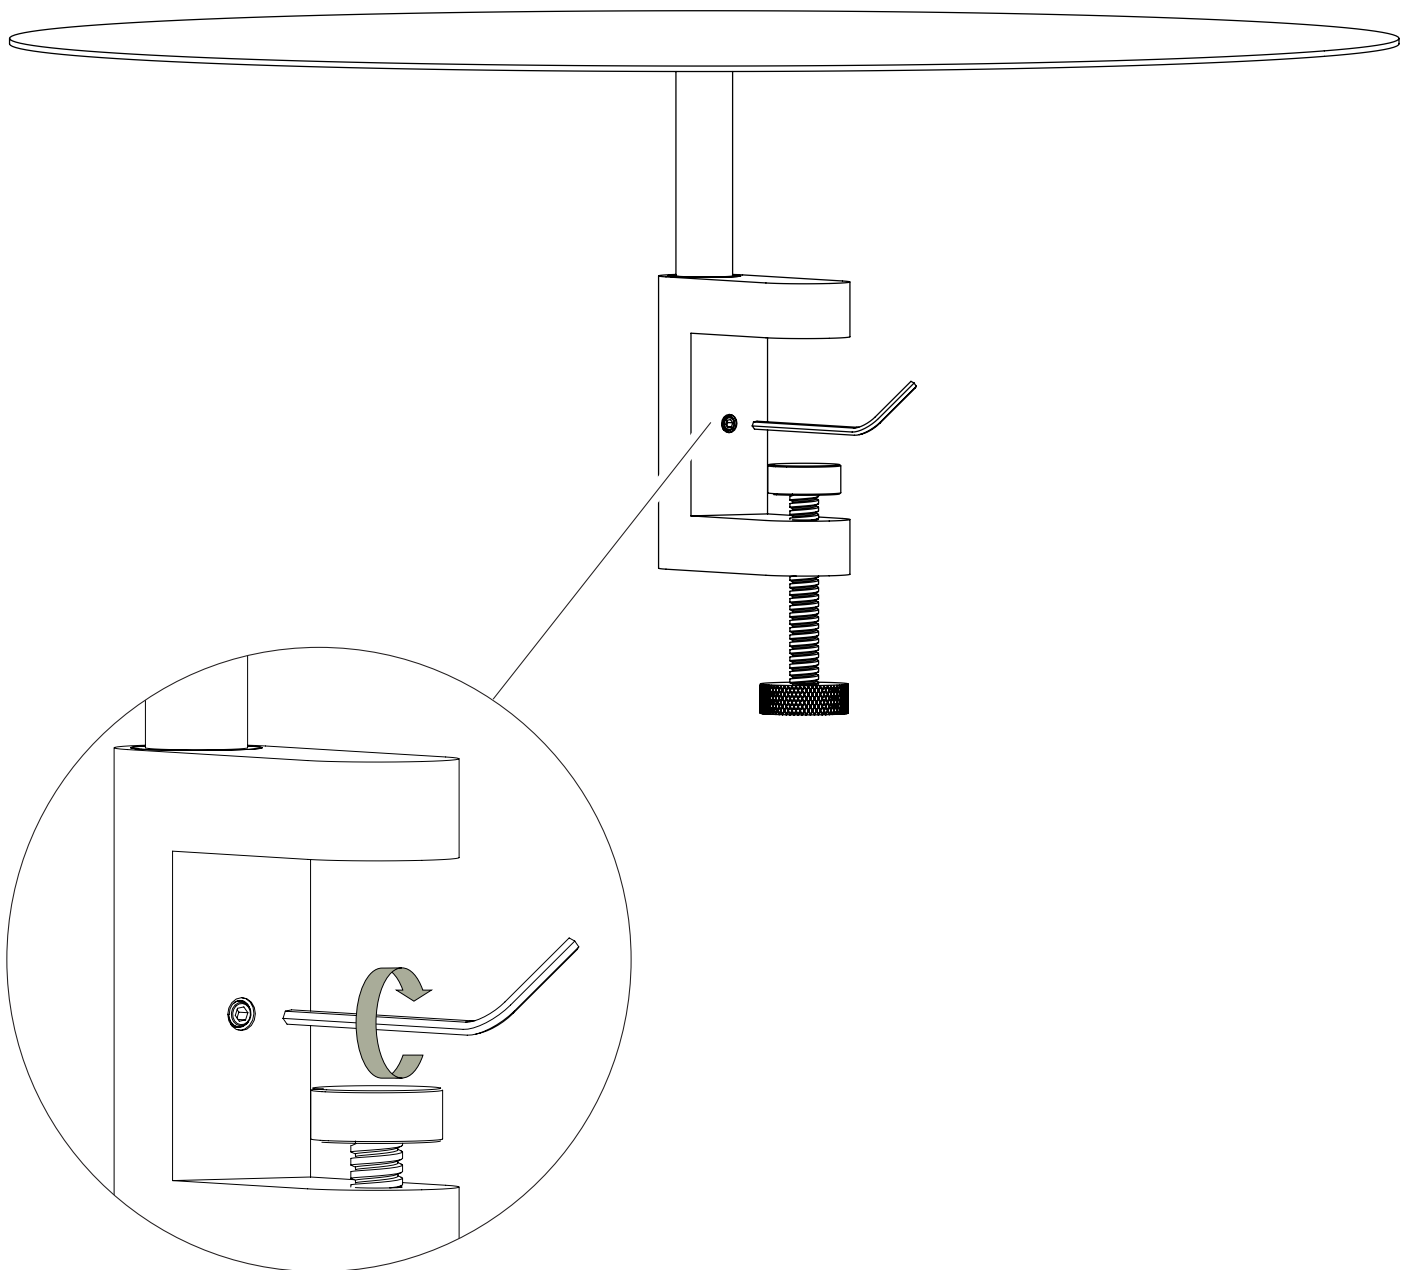

1 x ALLEN WRENCH

The Allen wrench is included in the multi clamp box

STEP 1

Carefully connect the table top and the tube manually by hands in a clockwise fashion until the tube has been sufficiently tightened.

APTO

STEP 2

Carefully lead the socket screw through the hole in order to fastened and stabilize the round table.

APTO

STEP 3

Carefully lead the tube through the hole at the top of the multi clamp

APTO

STEP 4

The finger screw must be open entirely before continuing. Now carefully insert the tip of the Allen wrench into the hexagon cross section of the socket screw and turn the wrench in a clockwise fashion until the socket screw has been sufficiently tightened.

APTO

STEP 5

The round table can now be attached to the preferred surface.

APTO

STEP 6

When the placement of the round table is correctly, then tighten the finger screw completely.

APTO

Hårup Skovej 2, 8600 Silkeborg, Danmark
+ 45 86 81 23 75 // www.aptocollection.dk