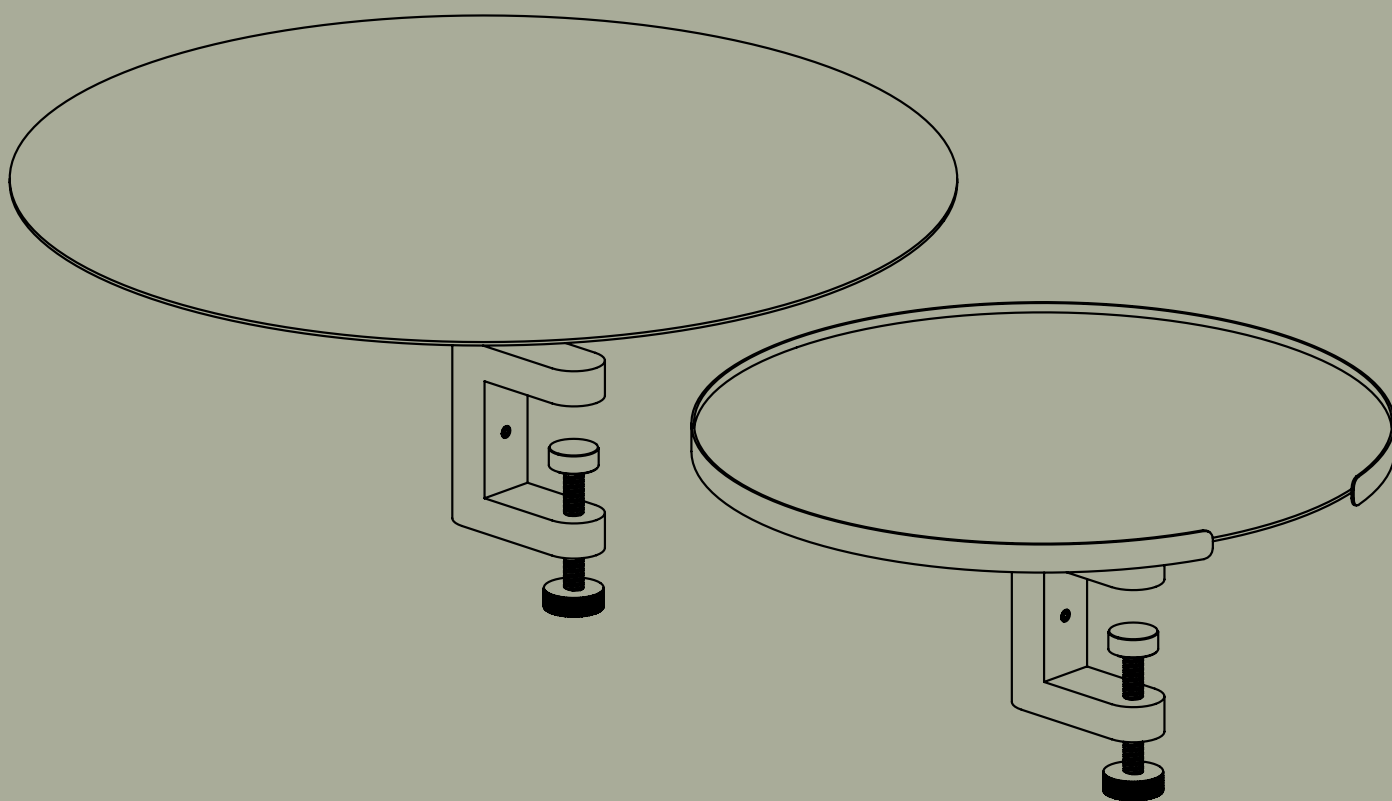

ROUND TABLE - Ø280 MM & 380 MM

DESIGNED BY PJ PRODUCTION & HANS THYGE & CO

APTO

PARTS

This instruction manual is equal for following: round table - Ø280 mm and round table - Ø380 mm. The different parts for the particular item numbers are illuminated below. Note: the instruction manual is made with the large version measuring Ø380 mm.

1 x Ø280 mm table top

1 x Ø380 mm table top

1 x tube

1 x tube

1 x socket screw

1 x socket screw

ROUND TABLE - Ø280 MM

Nordic Dark Blue: 6000-0014-5008
Danish Dusty Green: 6000-0014-7033
Scandinavian Matte Black: 6000-0014-9000

1 x ALLEN WRENCH

The Allen wrench is included in the multi clamp box

STEP 1

Carefully connect the table top and the tube manually by hands in a clockwise fashion until the tube has been sufficiently tightened.

APTO

STEP 2

Carefully lead the socket screw through the hole in order to fastened and stabilize the round table.

APTO

STEP 3

Carefully lead the tube through the hole at the top of the multi clamp

APTO

STEP 4