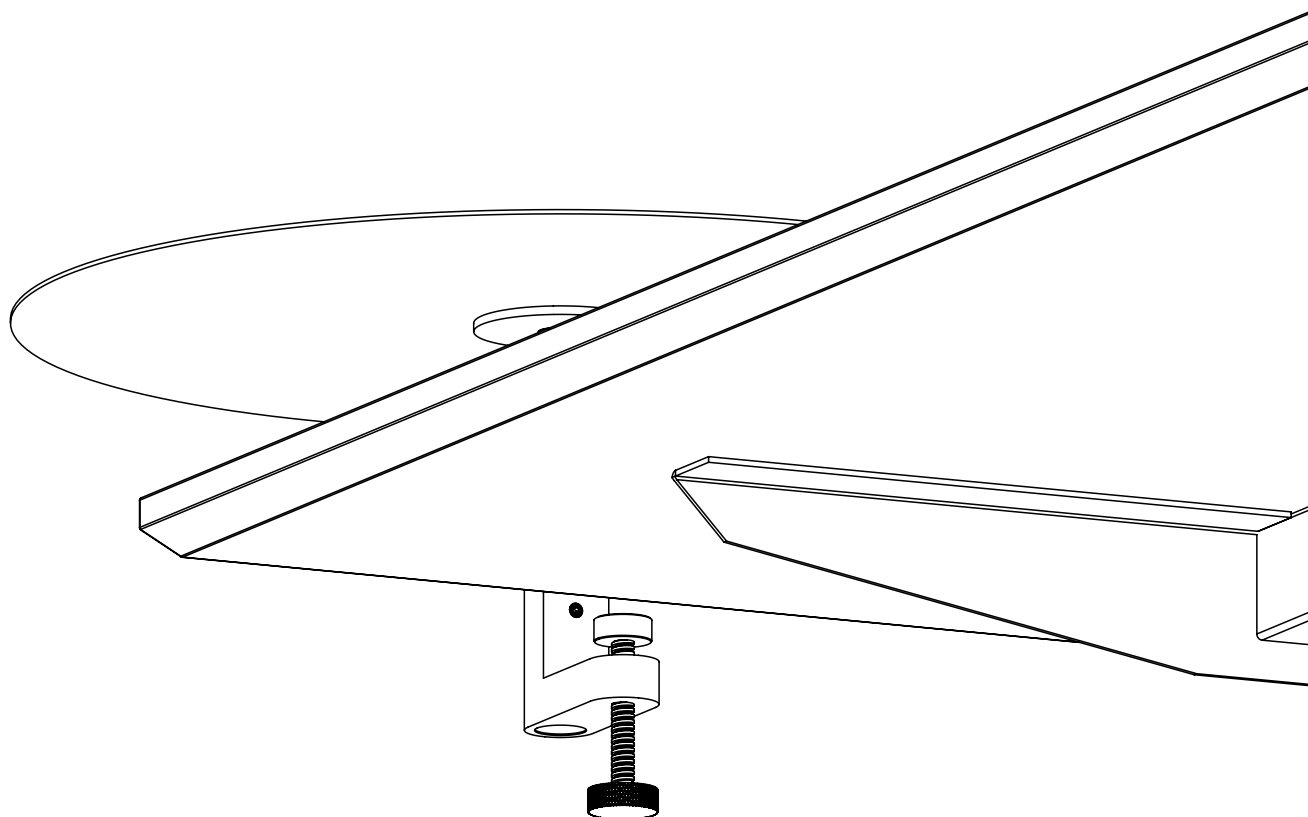

The finger screw must be open entirely before continuing. Now carefully insert the tip of the Allen wrench into the hexagon cross section of the socket screw and turn the wrench in a clockwise fashion until the socket screw has been sufficiently tightened.

APTO

STEP 5

The round table can now be attached to the preferred surface.

APTO

STEP 6

When the placement of the round table is correctly, then tighten the finger screw completely.

APTO

Hårup Skovej 2, 8600 Silkeborg, Danmark
+ 45 86 81 23 75 // www.aptocollection.dk