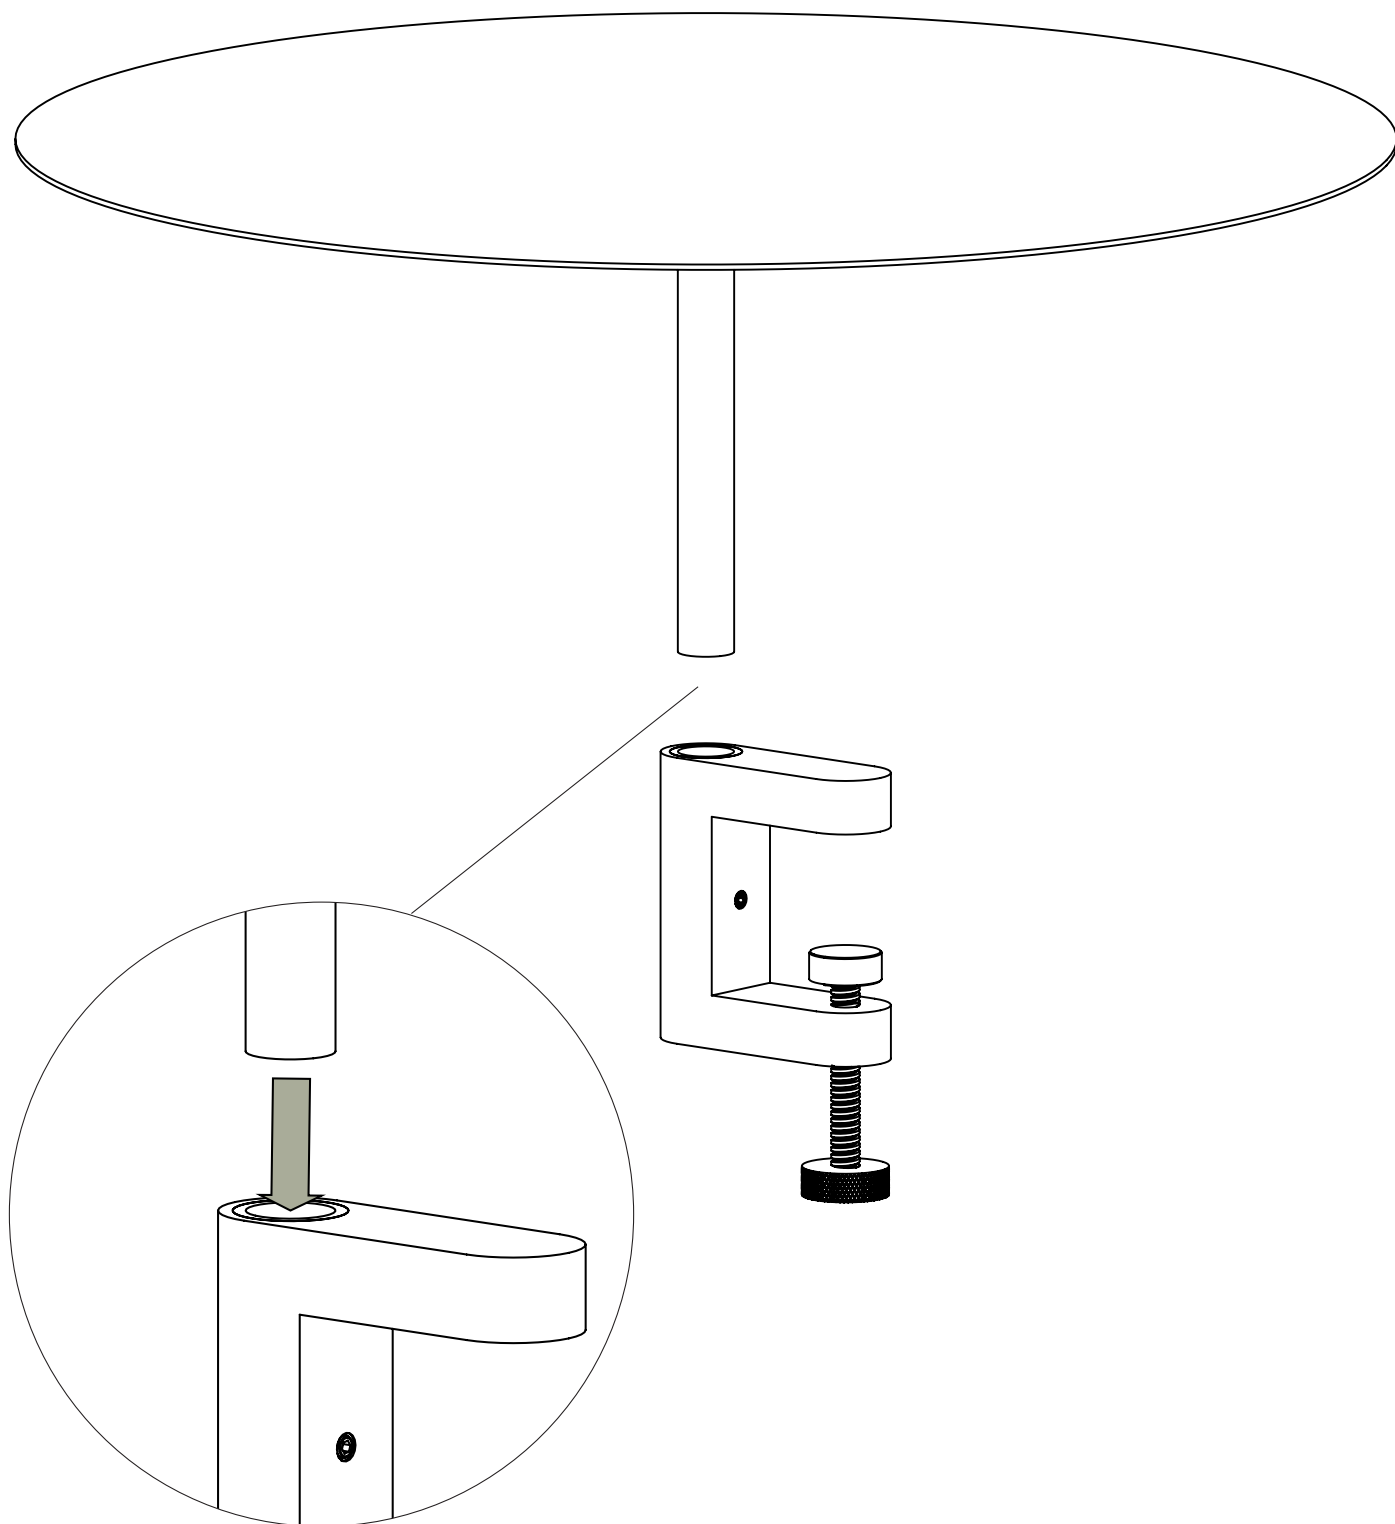

1 x ALLEN WRENCH

The Allen wrench is included in the multi clamp box

STEP 1

Carefully connect the table top and the tube manually by hands in a clockwise fashion until the tube has been sufficiently tightened.

APTO

STEP 2

Carefully lead the socket screw through the hole in order to fastened and stabilize the round table.

APTO

STEP 3

Carefully lead the tube through the hole at the top of the multi clamp

APTO

STEP 4

The finger screw must be open entirely before continuing. Now carefully insert the tip of the Allen wrench into the hexagon cross section of the socket screw and turn the wrench in a clockwise fashion until the socket screw has been sufficiently tightened.

APTO

STEP 5

The round table can now be attached to the preferred surface.

APTO

STEP 6

When the placement of the round table is correctly, then tighten the finger screw completely.

APTO

Hårup Skovej 2, 8600 Silkeborg, Danmark
+ 45 86 81 23 75 // www.aptocollection.dk