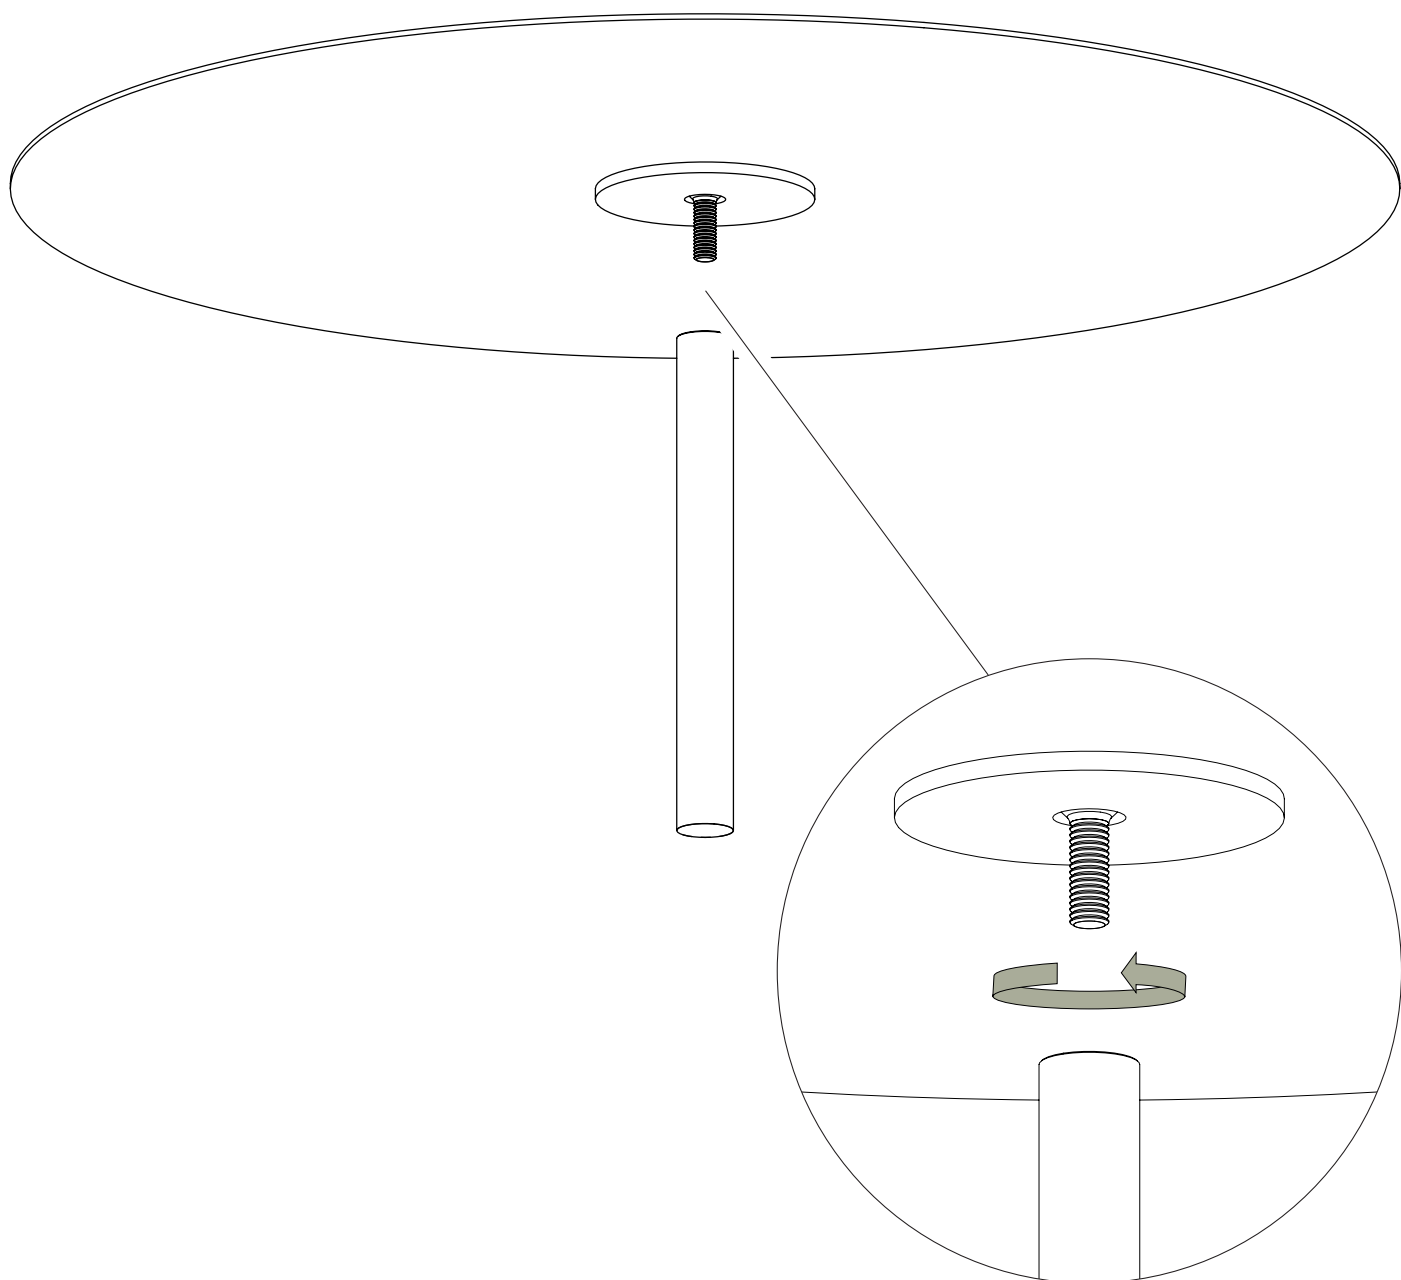

ROUND TABLE - Ø280 MM & 380 MM

DESIGNED BY PJ PRODUCTION & HANS THYGE & CO

APTO

PARTS

This instruction manual is equal for following: round table - Ø280 mm and round table - Ø380 mm. The different parts for the particular item numbers are illuminated below. Note: the instruction manual is made with the large version measuring Ø380 mm.

1 x ALLEN WRENCH

The Allen wrench is included in the multi clamp box

STEP 1

Carefully connect the table top and the tube manually by hands in a clockwise fashion until the tube has been sufficiently tightened.

APTO

STEP 2

Carefully lead the socket screw through the hole in order to fastened and stabilize the round table.

APTO

STEP 3

Carefully lead the tube through the hole at the top of the multi clamp

APTO

STEP 4

The finger screw must be open entirely before continuing. Now carefully insert the tip of the Allen wrench into the hexagon cross section of the socket screw and turn the wrench in a clockwise fashion until the socket screw has been sufficiently tightened.