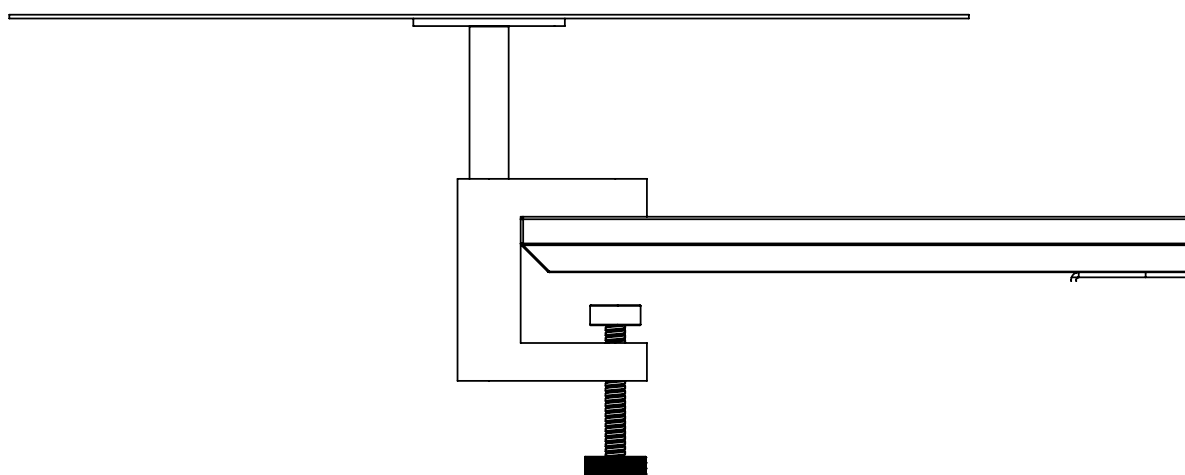

STEP 5

The round table can now be attached to the preferred surface.

APTO