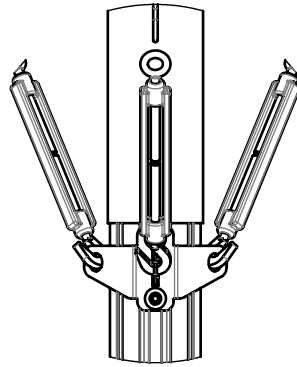

## PUA 9510

Detail view A

### Fits:

PUC 24xx

### The product contains:

1. 18x Steel wire clamps 3 mm M4
2. 2x Screw M8x12 (T40)
3. 2x T-slot nut M8
4. 3x Turnbuckle hook-eye steel M6
5. 3x Fisher plug UX10x60
6. 3x Screw eye wood thread 8x80
7. 1x Bracket Part 2
8. 1x Bracket Part 1
9. 3x Steel cables D=3 mm, L= 4000 mm