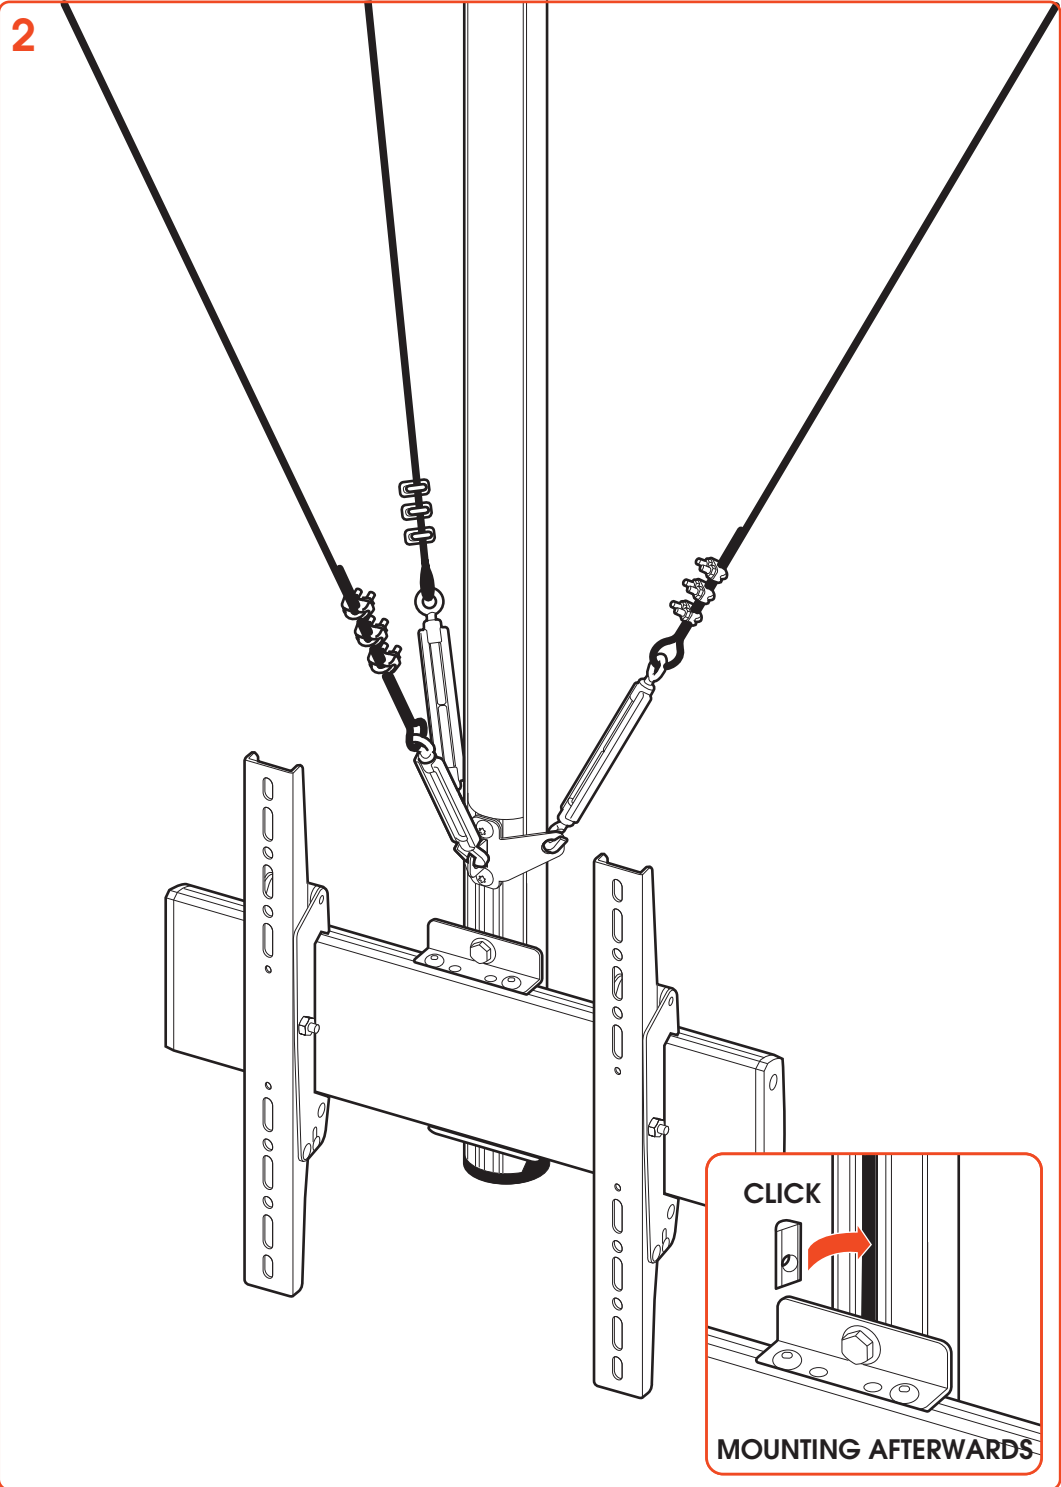

Designed and engineered in the Netherlands
More information on: www.vogels.com

VOGEL'S PRODUCTS BV, HONDSRUGLAAN 93, 5628 DB EINDHOVEN, THE NETHERLANDS