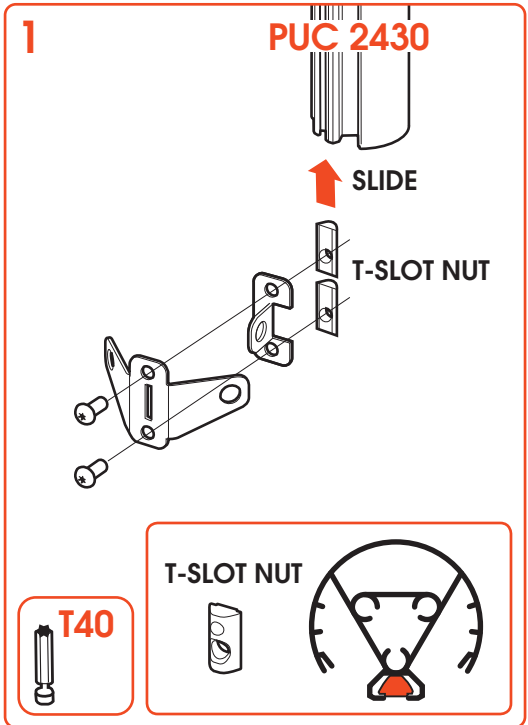

Designed and engineered in the Netherlands
More information on: www.vogels.com

VOGEL'S PRODUCTS BV, HONDSRUGLAAN 93, 5628 DB EINDHOVEN, THE NETHERLANDS