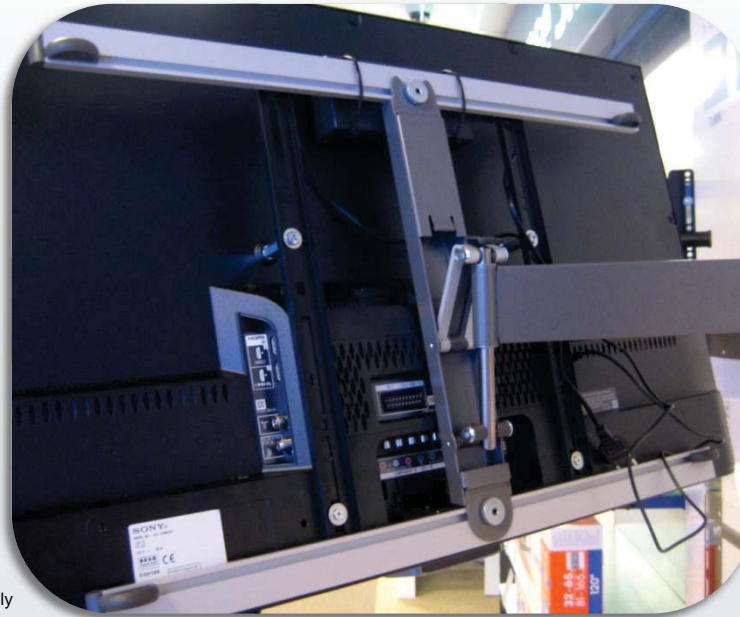

Mounting of AC adapter behind TV

- Requires a longer (Euro) mains cord (> 1.50 m) and 2 tie-wraps

External power supply (AC adapter): Sony xxW655 and xxW656 Series TVs only