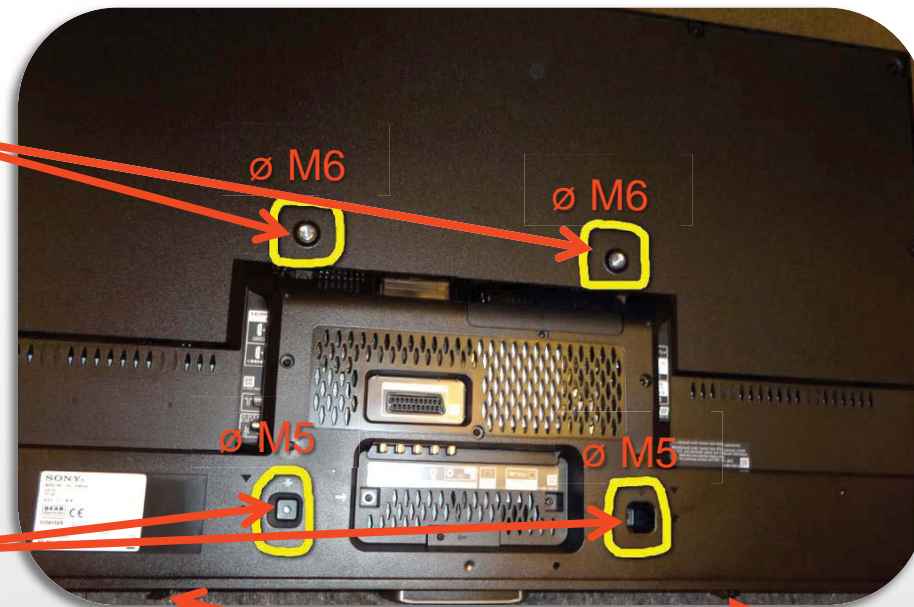

40

years of
expanding
experiences

expanding experiences

Service kit 'SONY W6' - article number: 0999039

for THIN and WALL in combination with SONY KDL-xxW6xx

August, 2013

vogel's Preparations

Also use wall mount instruction manual and/or video

remove screws/bolts

Mount AC-adapter on wall (as prescribed by Sony) or mount adapter behind TV / bracket interface (a longer mains cord is required in this case)

remove foot

Mounting of THIN 345

Mounting instruction video THIN 345:

Vogel's THIN 345 + Sony KDL-42W655A

Service kit THIN / WALL (Sony KDL-xxW6xx Series)

- Vogel's article number: **0999039**
- Vogel's article name: '**SERVICE KIT SONY W6**'
- Contains:
 - **2 M6 x 16 bolts**
 - **2 M5 x 50 bolts**
 - **2 M6 x H10 x L40 spacers**
 - **4 M6 washers**
- Available from June 28-06-2013 onwards

Mounting of AC adapter behind TV

- Requires a longer (Euro) mains cord (> 1.50 m) and 2 tie-wraps

External power supply (AC adapter): Sony xxW655 and xxW656 Series TVs only

40

years of
expanding
experiences