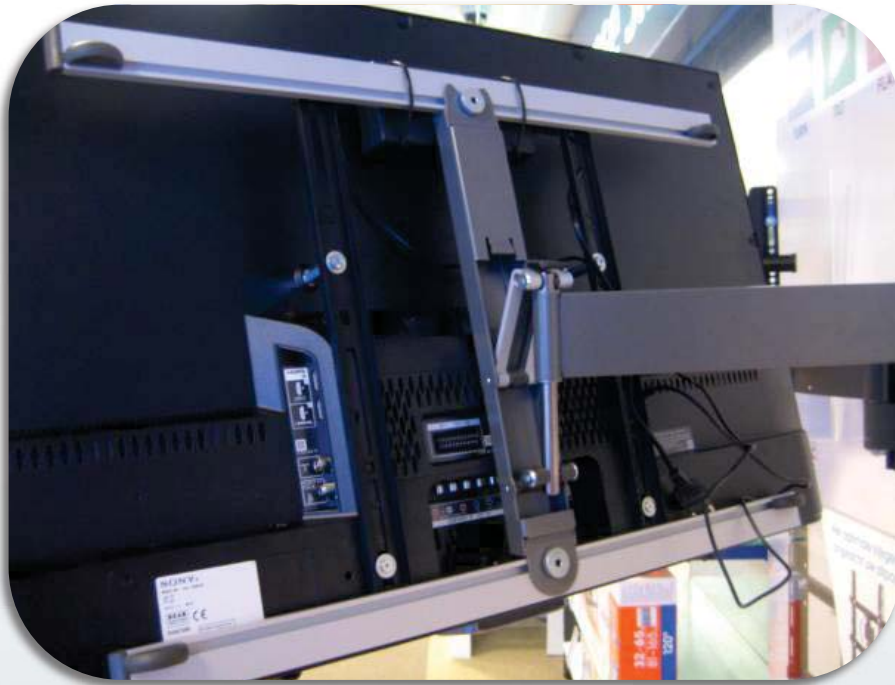

Vogel's THIN 345 + Sony KDL-42W655A