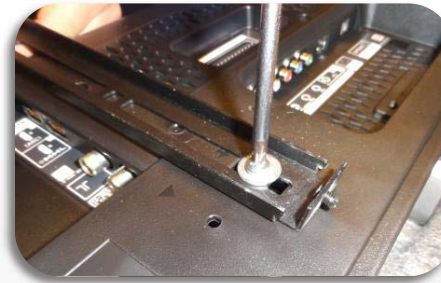

remove screws/bolts

Mount AC-adapter on wall (as prescribed by Sony) or mount adapter behind TV / bracket interface (a longer mains cord is required in this case)

remove foot

Mounting of THIN 345

Mounting instruction video THIN 345: