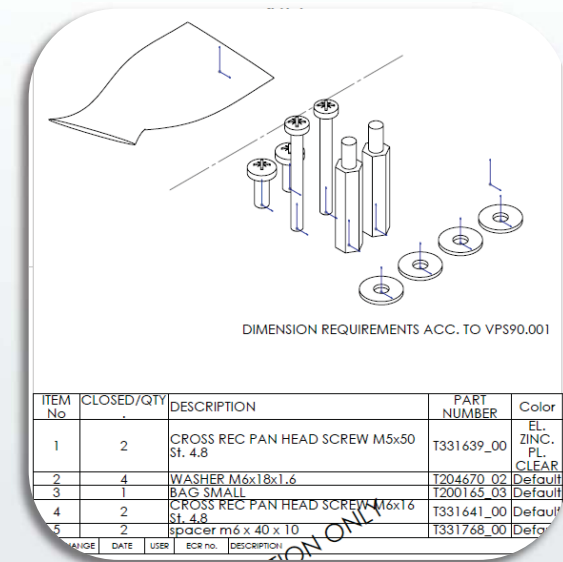

remove screws/bolts

Mount AC-adapter on wall (as prescribed by Sony) or mount adapter behind TV / bracket interface (a longer mains cord is required in this case)

remove foot

Mounting of THIN 345

Mounting instruction video THIN 345:

Vogel's THIN 345 + Sony KDL-42W655A

Service kit THIN / WALL (Sony KDL-xxW6xx Series)

- Vogel's article number: **0999039**
- Vogel's article name: '**SERVICE KIT SONY W6**'
- Contains:
 - **2 M6 x 16 bolts**
 - **2 M5 x 50 bolts**
 - **2 M6 x H10 x L40 spacers**
 - **4 M6 washers**
- Available from June 28-06-2013 onwards