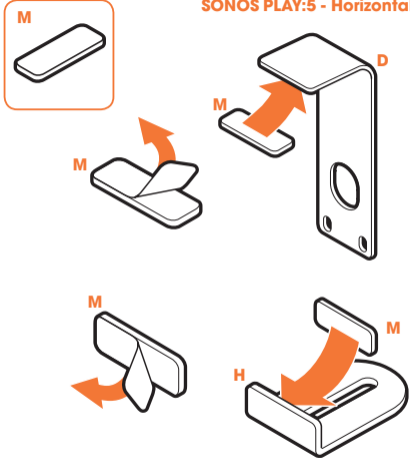

SOUND 3305

Fits SONOS PLAY:5, HEOS 5 and HEOS 7
(Max. weight load = 6.5 kg)

Scan the QR-code to find the
installation movie on YouTube:

More information on: www.vogels.com

6.5kg
MAX.

14.3
lbs
MAX.

Mounting SONOS PLAY:5, DENON HEOS 5 AND DENON HEOS 7

- Use the specific mounting materials supplied.
- Follow the mounting instructions on the following pages.

Mounting any other speaker

- You can use any of the supplied parts that suit your speaker.

Speaker size (bottom):

Width: min. 156 mm - max. 430 mm

Depth: min. 127 mm. - max. 149 mm

Max. weight: 6.5 kg / 14.3 lbs

SONOS PLAY:5 - Horizontal mounting

SONOS PLAY:5 - Vertical mounting

M**HEOS 5****H****M****M****H****M****2 x****M****HEOS 7****H****M****M****H****M****2 x**