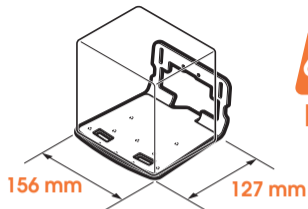

SOUND 3305

Fits SONOS PLAY:5, HEOS 5 and HEOS 7
(Max. weight load = 6.5 kg)

Scan the QR-code to find the
installation movie on YouTube:

More information on: www.vogels.com

6.5kg
MAX.

14.3
lbs
MAX.

Mounting SONOS PLAY:5, DENON HEOS 5 AND DENON HEOS 7

- Use the specific mounting materials supplied.
- Follow the mounting instructions on the following pages.

Mounting any other speaker

- You can use any of the supplied parts that suit your speaker.

Speaker size (bottom):

Width: min. 156 mm - max. 430 mm

Depth: min. 127 mm. - max. 149 mm

Max. weight: 6.5 kg / 14.3 lbs

SONOS PLAY:5 - Horizontal mounting

SONOS PLAY:5 - Vertical mounting

M**HEOS 5****H****M****M****H****M****2 x****M****HEOS 7****H****M****M****H****M****2 x**