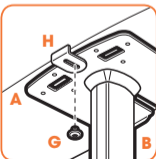

SONOS PLAY:5

SONOS PLAY:5