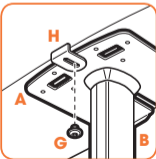

SONOS PLAY:5

SONOS PLAY:5