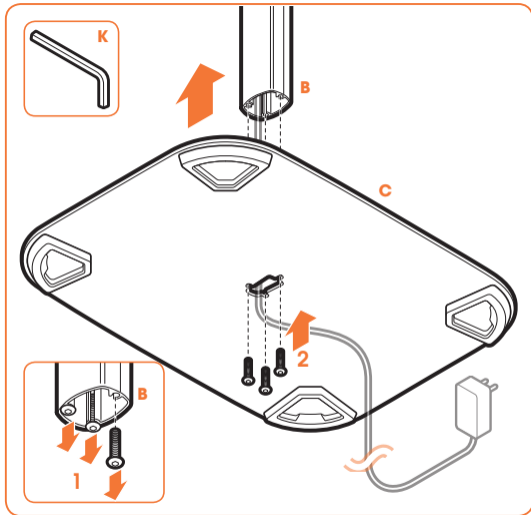

- Use the specific mounting materials supplied.
- Follow the mounting instructions on the following pages.

Mounting any other speaker

- You can use any of the supplied parts that suit your speaker.

Speaker size (bottom):

Width: min. 156 mm - max. 430 mm

Depth: min. 127 mm. - max. 149 mm

Max. weight: 6.5 kg / 14.3 lbs

SONOS PLAY:5 - Horizontal mounting

SONOS PLAY:5 - Vertical mounting

M**HEOS 5****H****M****M****H****M****2 x****M****HEOS 7****H****M****M****H****M****2 x**