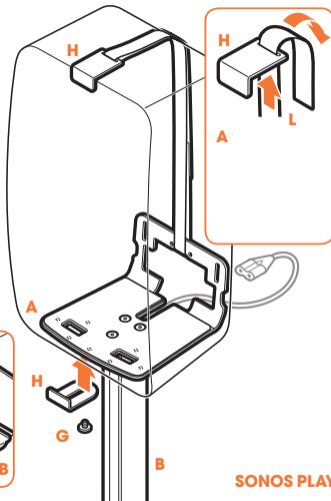

SONOS PLAY:5

SONOS PLAY:5