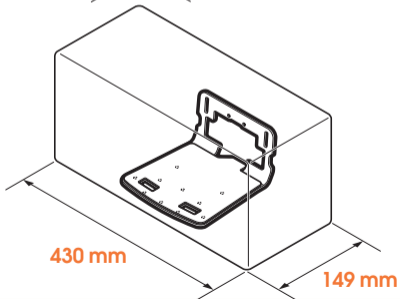

SOUND 3305

Fits SONOS PLAY:5, HEOS 5 and HEOS 7
(Max. weight load = 6.5 kg)

Scan the QR-code to find the
installation movie on YouTube:

More information on: www.vogels.com

6.5kg
MAX.

14.3
lbs
MAX.

Mounting SONOS PLAY:5, DENON HEOS 5 AND DENON HEOS 7

- Use the specific mounting materials supplied.
- Follow the mounting instructions on the following pages.

Mounting any other speaker

- You can use any of the supplied parts that suit your speaker.

Speaker size (bottom):

Width: min. 156 mm - max. 430 mm

Depth: min. 127 mm. - max. 149 mm

Max. weight: 6.5 kg / 14.3 lbs

SONOS PLAY:5 - Horizontal mounting

SONOS PLAY:5 - Vertical mounting

M**HEOS 5****H****M****M****H****M****2 x****M****HEOS 7****H****M****M****H****M****2 x**