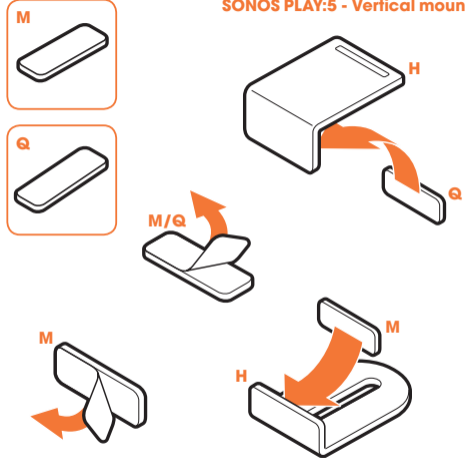

- Use the specific mounting materials supplied.
- Follow the mounting instructions on the following pages.

Mounting any other speaker

- You can use any of the supplied parts that suit your speaker.

Speaker size (bottom):

Width: min. 156 mm - max. 430 mm

Depth: min. 127 mm. - max. 149 mm

Max. weight: 6.5 kg / 14.3 lbs

SONOS PLAY:5 - Horizontal mounting

SONOS PLAY:5 - Vertical mounting

M**HEOS 5****H****M****M****H****M****2 x****M****HEOS 7****H****M****M****H****M****2 x**