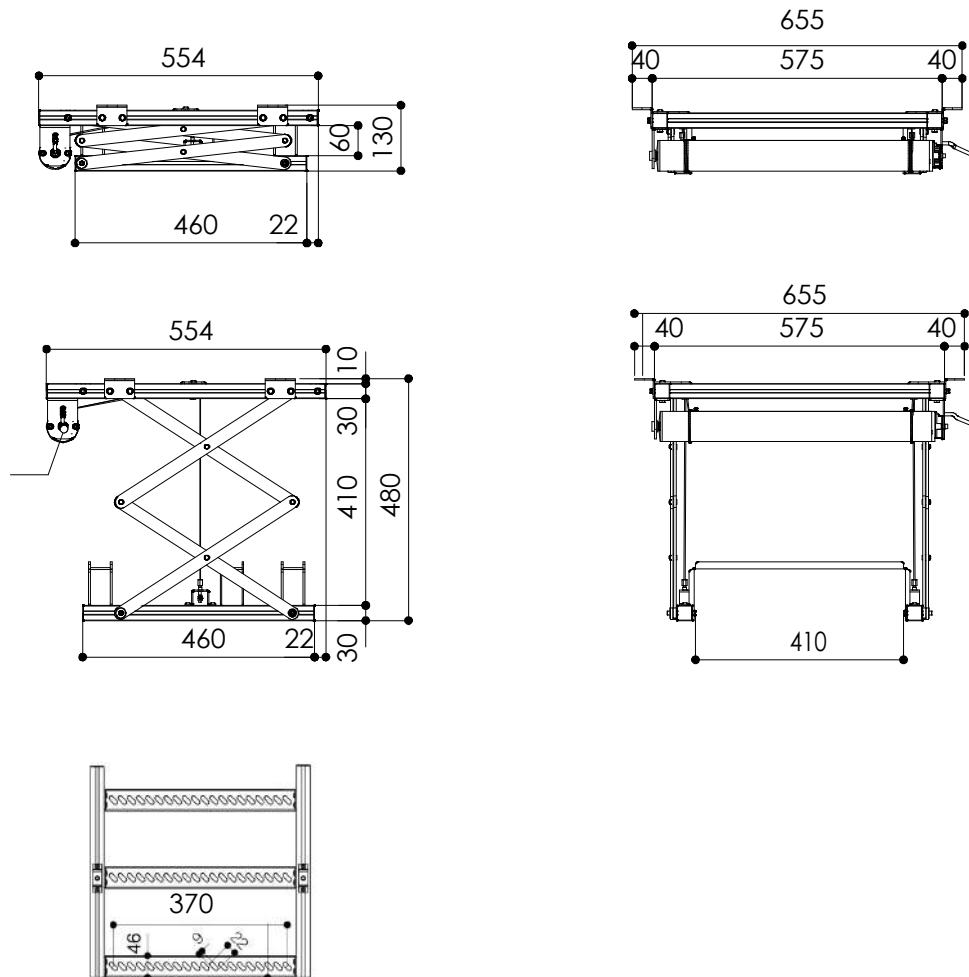

Product data sheet

PPL 2035

Dimensions in mm

TECHNICAL SPECIFICATIONS

Power supply	220-230 V, 50 Hz
Maximum consumption	156 W
Dimensions lift closed	575 x 130 x 554 mm (WxHxD)
Dimensions lift opened	575 x 480 x 554 mm (WxHxD)
Maximum projector dimensions	410 x 450 mm (WxD)
Maximum size fixing points of the projector	360 x 371 mm (WxD)
Maximum weight	15 kg
Cable management system	Included
Universal projector adapter	
Up/down wall switch	