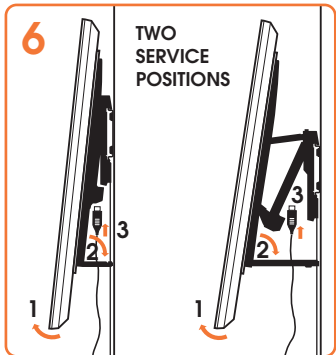

Designed and engineered in the Netherlands
More information on: www.vogels.com

VOGELS PRODUCTS BV, HONDSRUGLAAN 93, 5628 DB EINDHOVEN, THE NETHERLANDS