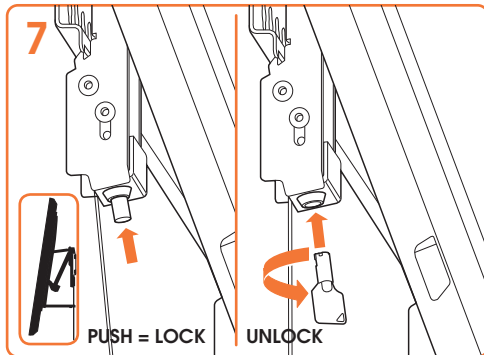

Designed and engineered in the Netherlands
More information on: www.vogels.com

VOGELS PRODUCTS BV, HONDSRUGLAAN 93, 5628 DB EINDHOVEN, THE NETHERLANDS