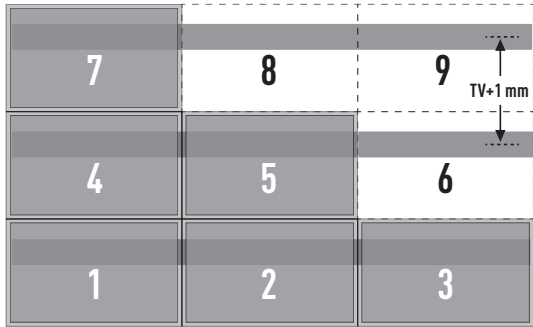

Max. 80 kg / 176 lbs

0° position

Cable clip

5 Horizontal levelling

5a vertical levelling

5b Depth adjustment

6 Setup video wall

6a Space checker