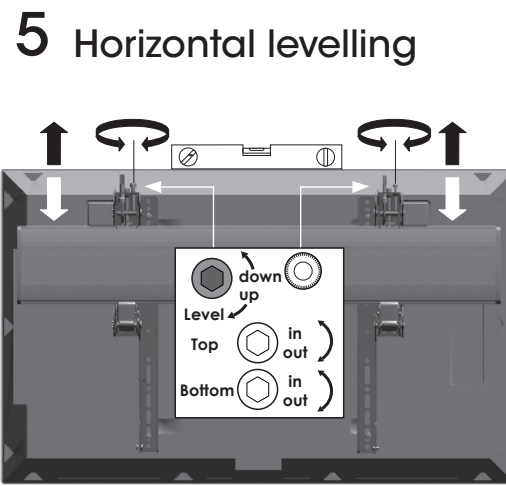

Max. 80 kg / 176 lbs

0° position

Cable clip

5 Horizontal levelling

5a vertical levelling

5b Depth adjustment

6 Setup video wall

6a Space checker