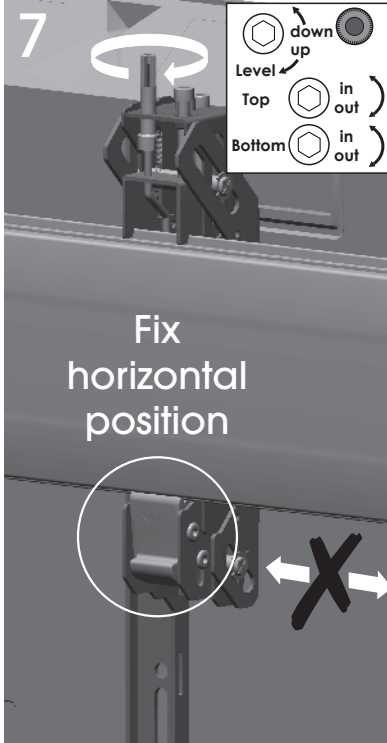

Max. 80 kg / 176 lbs

0° position

Cable clip

5 Horizontal levelling

5a vertical levelling

5b Depth adjustment

6 Setup video wall

6a Space checker