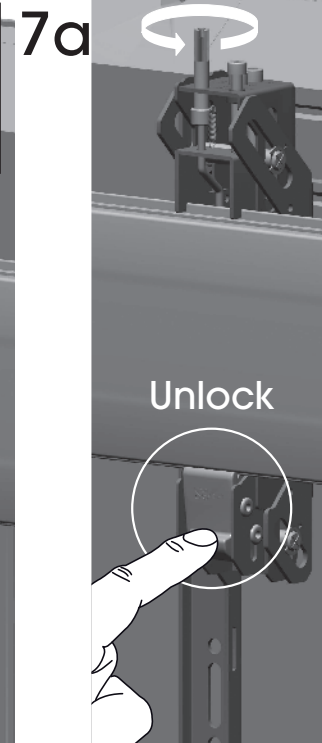

Max. 80 kg / 176 lbs

0° position

Cable clip

5 Horizontal levelling

5a vertical levelling

5b Depth adjustment

6 Setup video wall

6a Space checker