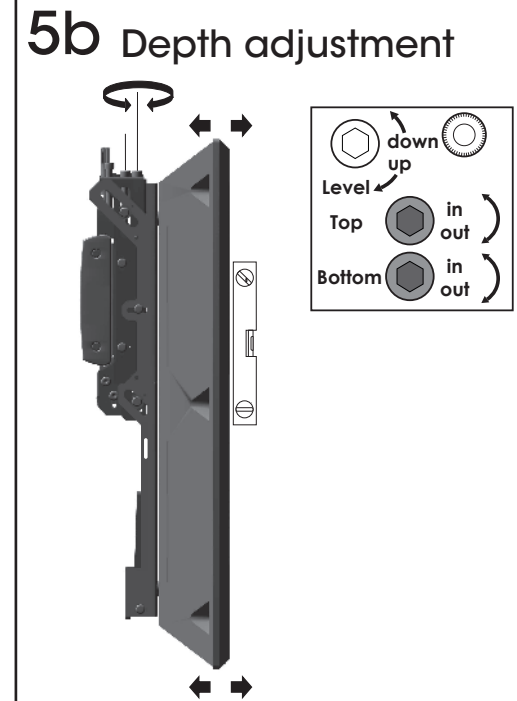

Max. 80 kg / 176 lbs

0° position

Cable clip

5 Horizontal levelling

5a vertical levelling

5b Depth adjustment

6 Setup video wall

6a Space checker