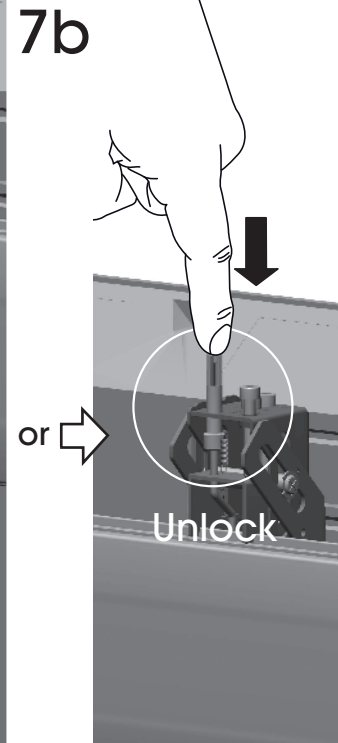

Max. 80 kg / 176 lbs

0° position

Cable clip

5 Horizontal levelling

5a vertical levelling

5b Depth adjustment

6 Setup video wall

6a Space checker