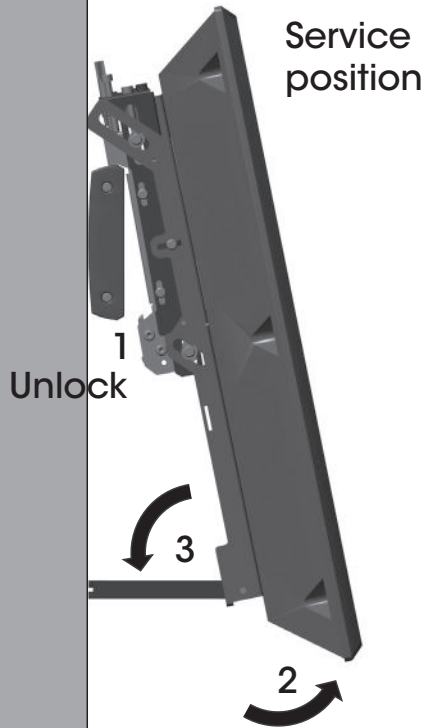

6 Setup video wall

6a Space checker

8

8a

(GB) Subject to printing errors and technical amendments.
(NL) Drukfouten en technische wijzigingen voorbehouden.
(F) Sous réserve de fautes d'impression et de modifications techniques.
(D) Für Druckfehler übernehmen wir keine Verantwortung. Technische Änderungen vorbehalten.
(E) Reservados errores de imprenta y sujeta a modificaciones.
(I) Con riserva di modifiche tecniche e di eventuali errori di stampa.
(P) Reserva-se a ocorrência de gralhas e de modificações técnicas.
(H) Nyomdahibák és technikai változtatások joga fenntartva.
(PL) Zastrzega się możliwość występowania błędów drukarskich i zmian technicznych.
(RUS) Возможны ошибки при печати и технические модификации.

Designed and engineered in the Netherlands.
More information on: www.vogels.com
VOGEL'S PRODUCTS BV, HONDSRUGLAAN 93, 5628 DB EINDHOVEN, THE NETHERLANDS