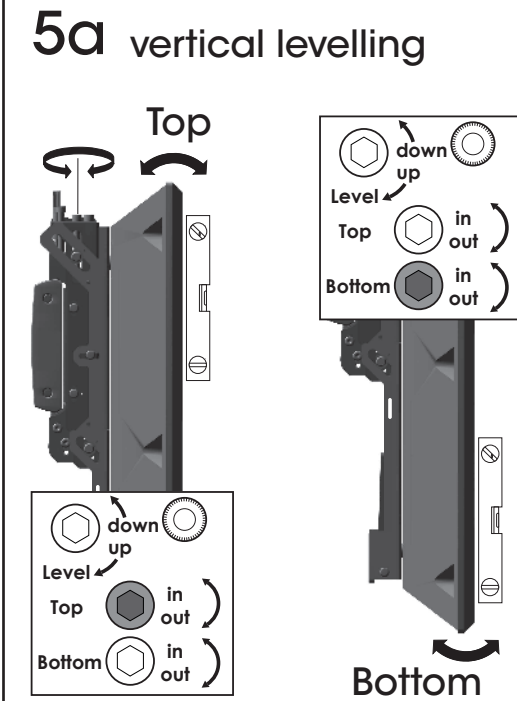

Max. 80 kg / 176 lbs

0° position

Cable clip

5 Horizontal levelling

5a vertical levelling

5b Depth adjustment

6 Setup video wall

6a Space checker