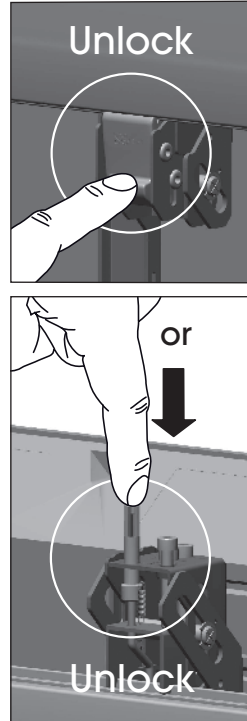

6 Setup video wall

6a Space checker

8

8a

(GB) Subject to printing errors and technical amendments.
(NL) Drukfouten en technische wijzigingen voorbehouden.
(F) Sous réserve de fautes d'impression et de modifications techniques.
(D) Für Druckfehler übernehmen wir keine Verantwortung. Technische Änderungen vorbehalten.
(E) Reservados errores de imprenta y sujeta a modificaciones.
(I) Con riserva di modifiche tecniche e di eventuali errori di stampa.
(P) Reserva-se a ocorrência de gralhas e de modificações técnicas.
(H) Nyomdahibák és technikai változtatások joga fenntartva.
(PL) Zastrzega się możliwość występowania błędów drukarskich i zmian technicznych.
(RUS) Возможны ошибки при печати и технические модификации.

Designed and engineered in the Netherlands.
More information on: www.vogels.com
VOGEL'S PRODUCTS BV, HONDSRUGLAAN 93, 5628 DB EINDHOVEN, THE NETHERLANDS