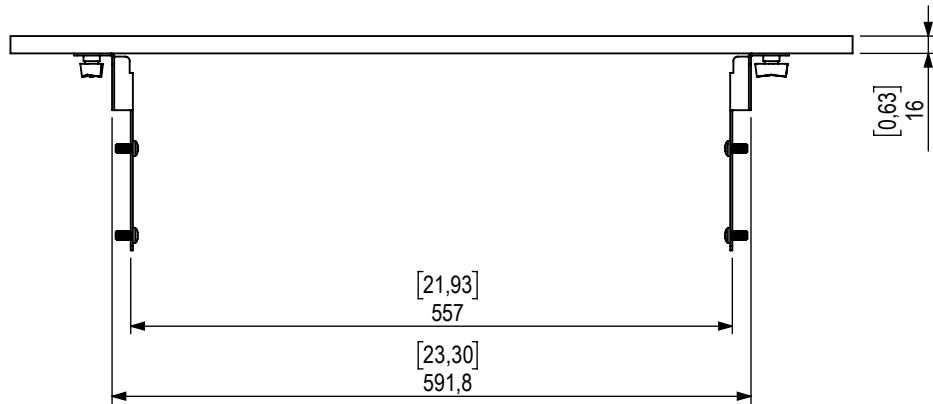

Technical drawing (mm/inch)
PR100004-P0 SMS Presence WF Shelf dimensions

SMART MEDIA
SOLUTIONS