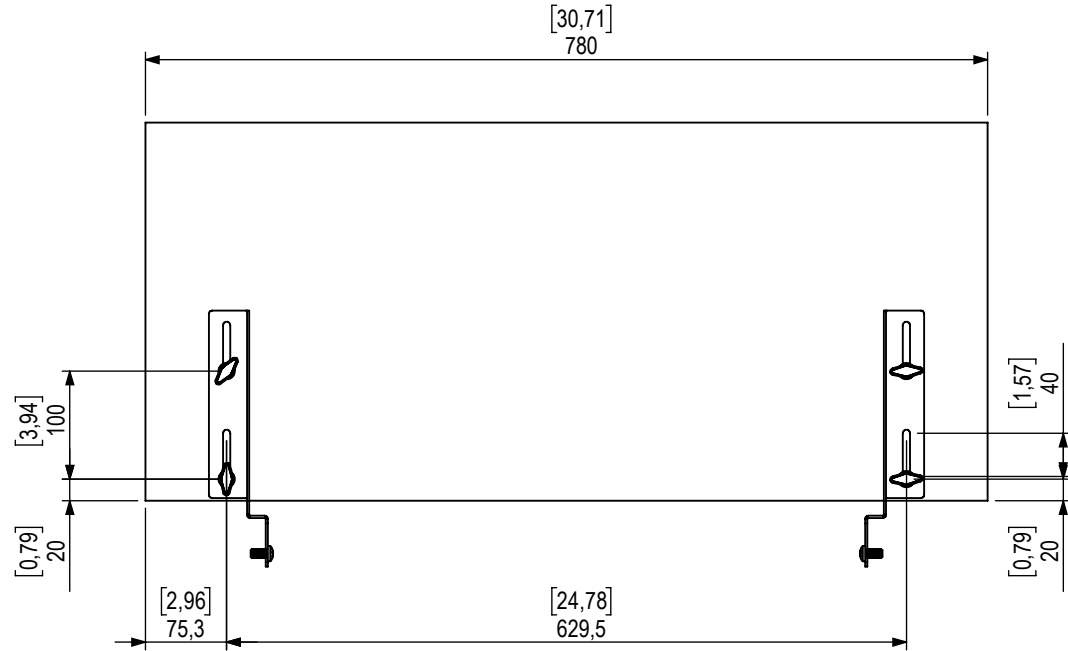

Technical drawing (mm/inch)
PR100004-P0 SMS Presence WF Shelf dimensions

SMART MEDIA
SOLUTIONS