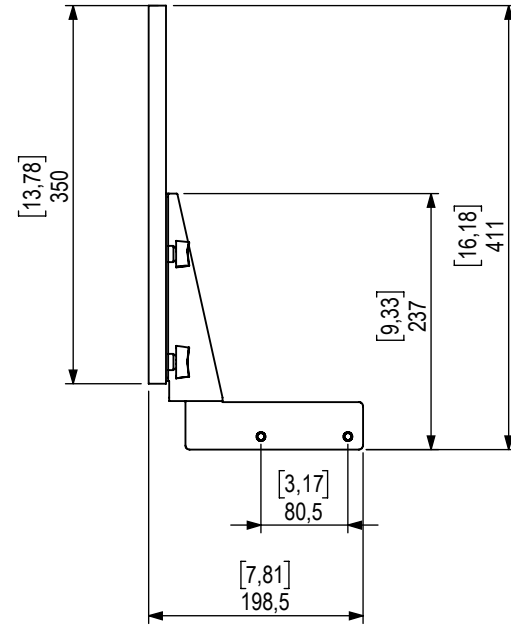

Technical drawing (mm/inch)
PR100004-P0 SMS Presence WF Shelf dimensions

SMART MEDIA
SOLUTIONS