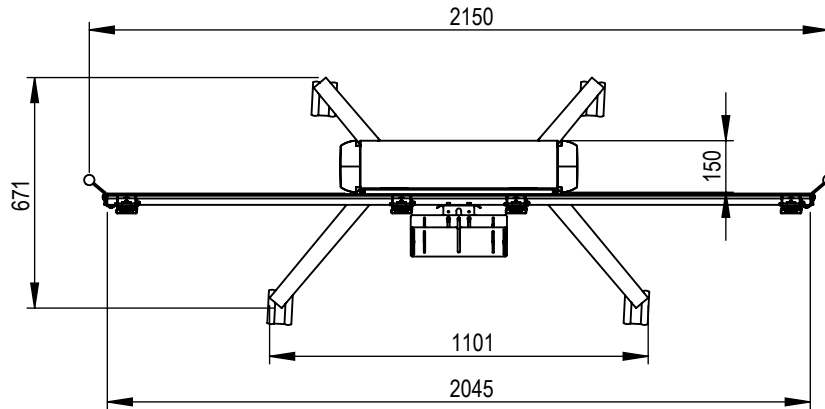

Technical drawing (mm)
C5-31U0004-2-A-0 / SMS Presence Video Conference Mobile

Max screen width W in mm with Vesa:

- Vesa 800x400 W=1130
- Vesa 600x400 W=1330
- Vesa 400x400 W=1530
- Vesa 300x300 W=1630