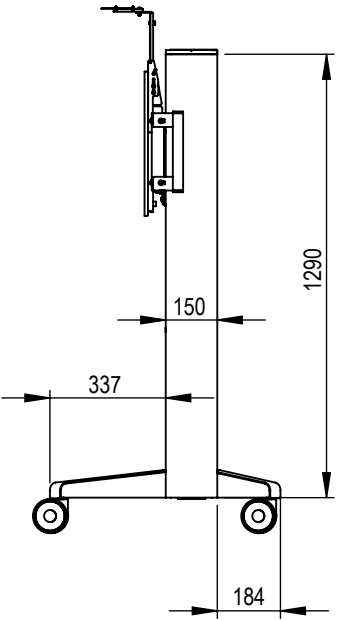

Technical drawing (mm)
C5-31U0004-2-A-0 / SMS Presence Video Conference Mobile

Max screen width W in mm with Vesa:

- Vesa 800x400 W=1130
- Vesa 600x400 W=1330
- Vesa 400x400 W=1530
- Vesa 300x300 W=1630