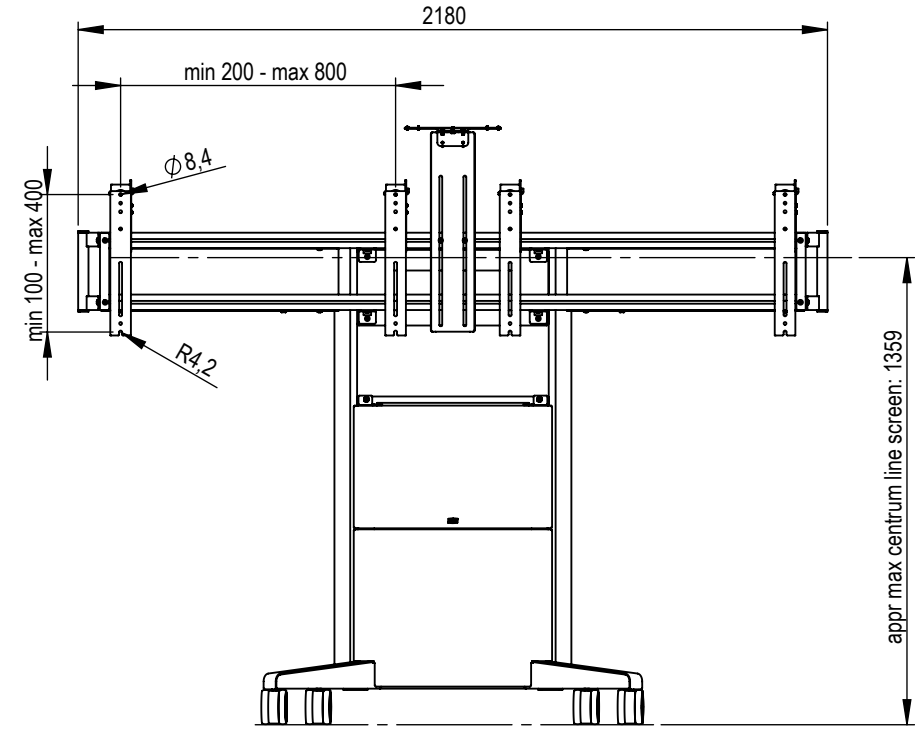

Technical drawing (mm)
C5-31U0004-2-A-0 / SMS Presence Video Conference Mobile

Max screen width W in mm with Vesa:

- Vesa 800x400 W=1130
- Vesa 600x400 W=1330
- Vesa 400x400 W=1530
- Vesa 300x300 W=1630