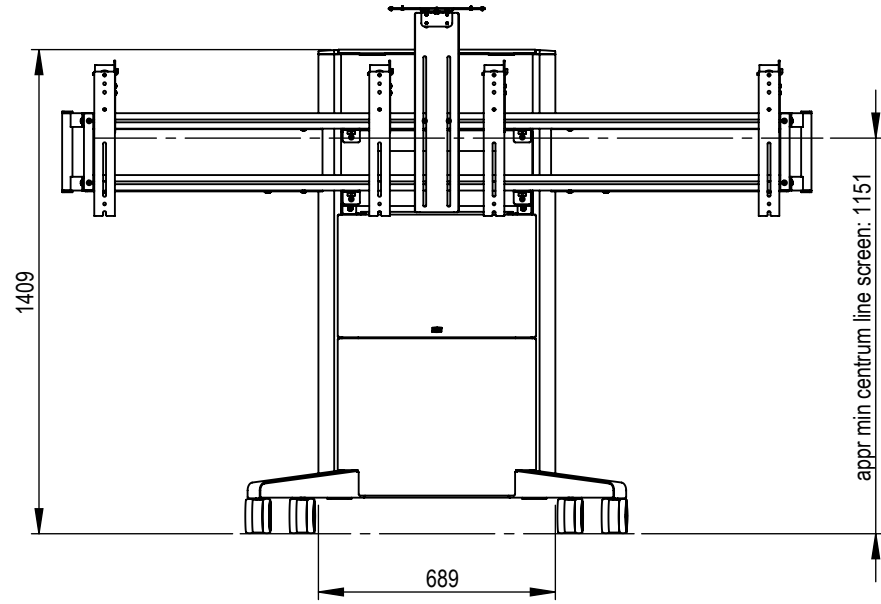

Technical drawing (mm)
C5-31U0004-2-A-0 / SMS Presence Video Conference Mobile

Max screen width W in mm with Vesa:

- Vesa 800x400 W=1130
- Vesa 600x400 W=1330
- Vesa 400x400 W=1530
- Vesa 300x300 W=1630