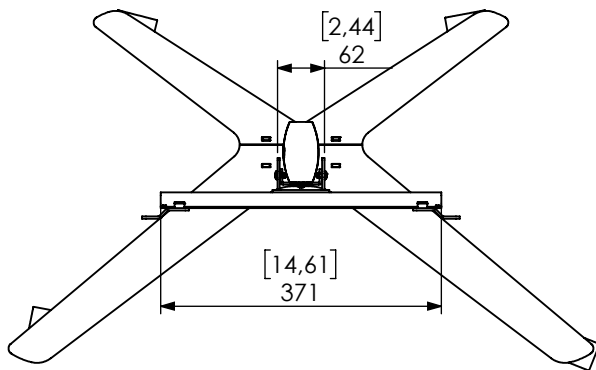

Technical drawing (mm/inch)  
K12-001-x ICON FM MT 800 - 400x400 dimensions

SMART MEDIA  
SOLUTIONS