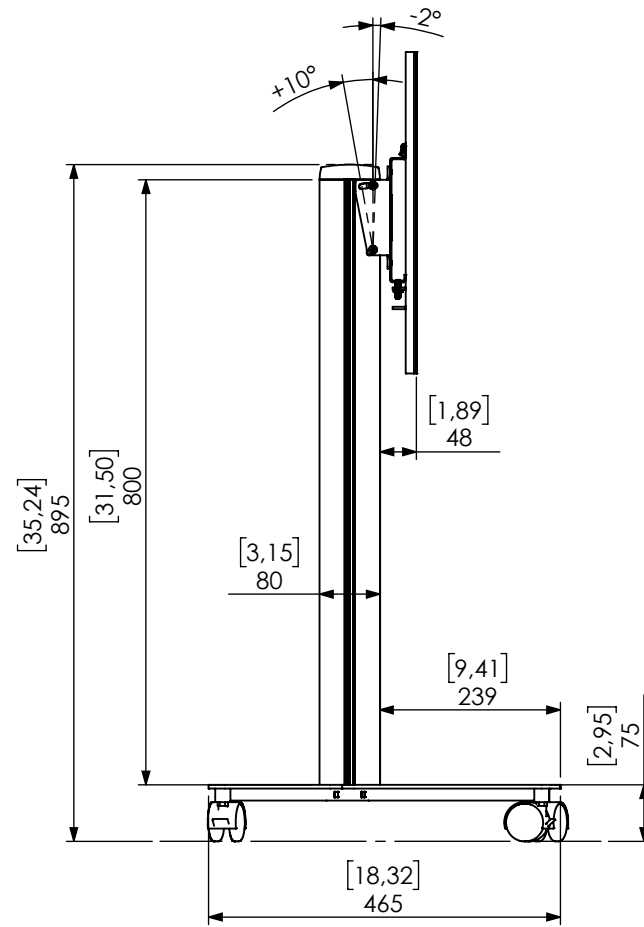

Technical drawing (mm/inch)  
K12-001-x ICON FM MT 800 - 400x400 dimensions

SMART MEDIA  
SOLUTIONS