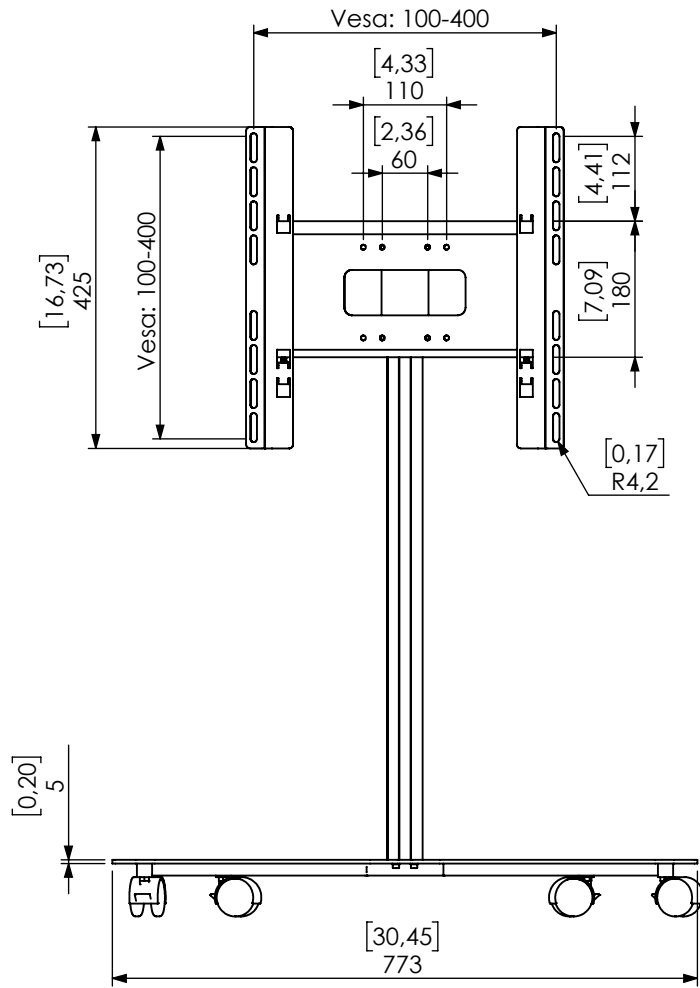

Technical drawing (mm/inch)  
K12-001-x ICON FM MT 800 - 400x400 dimensions

SMART MEDIA  
SOLUTIONS