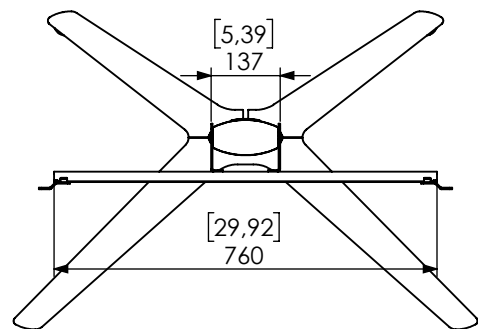

Technical drawing (mm/inch)
K12-030-x ICON FHT 1450 - 800x400 dimensions

SMART MEDIA
SOLUTIONS