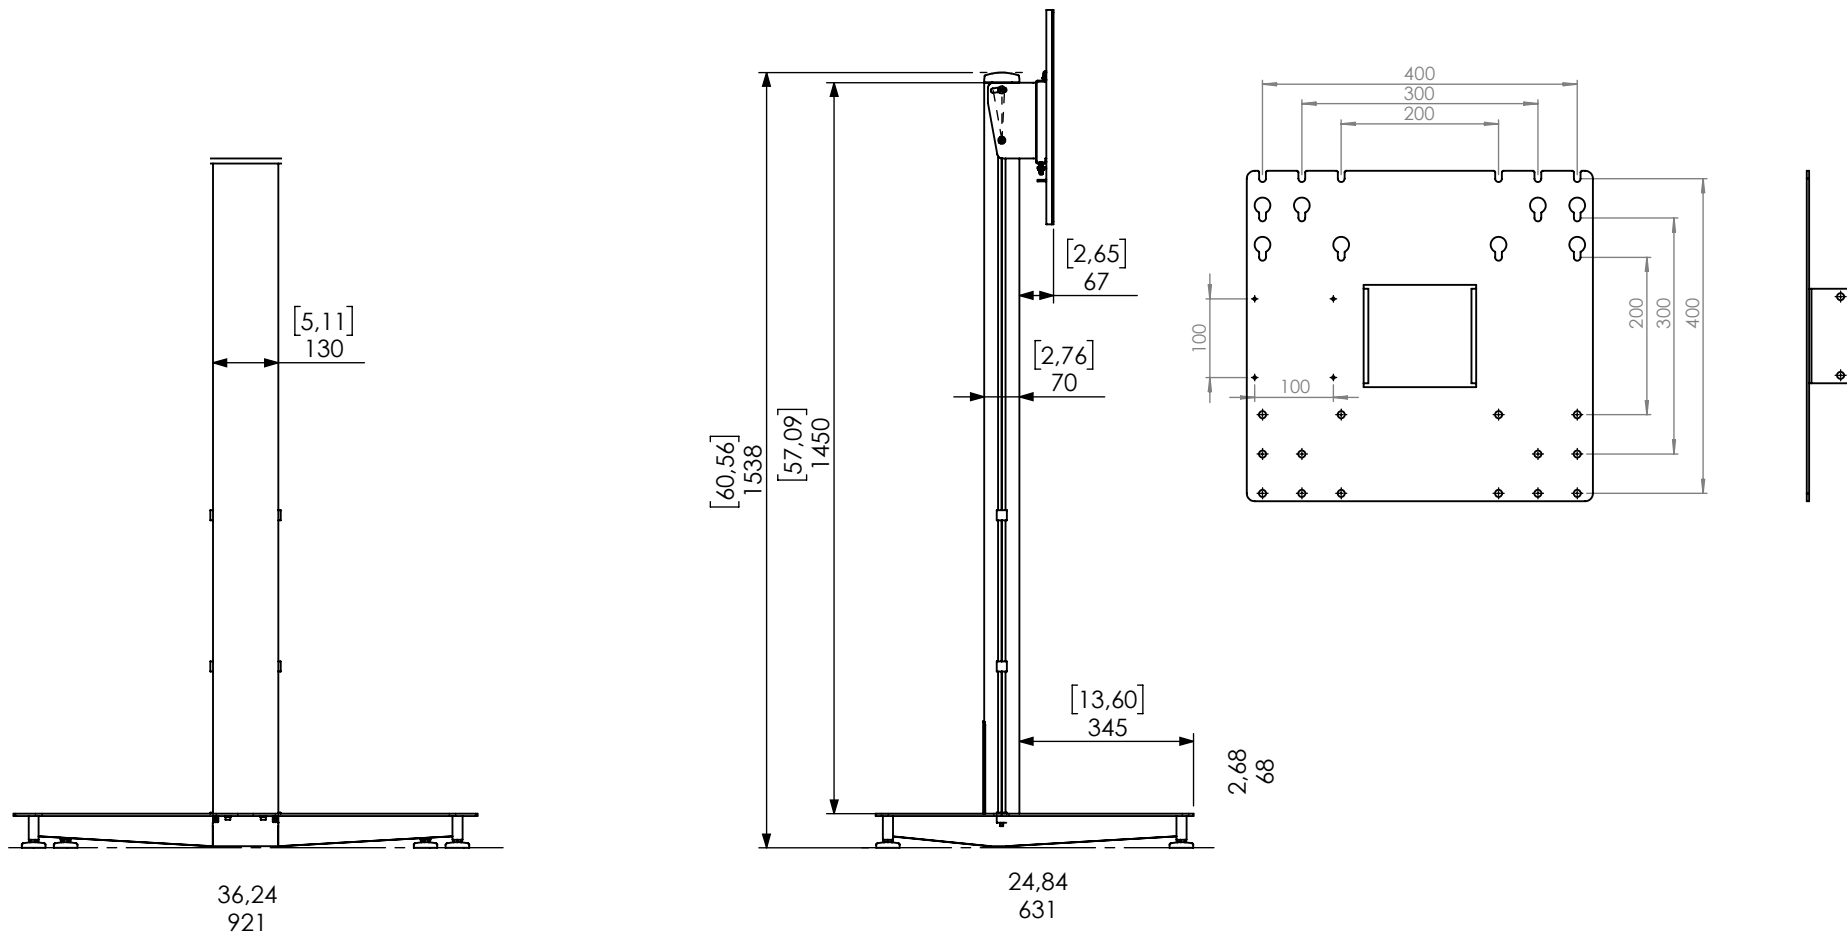

Technical drawing (mm/inch)
K12-030-x ICON FHT 1450 - 800x400 dimensions

SMART MEDIA
SOLUTIONS