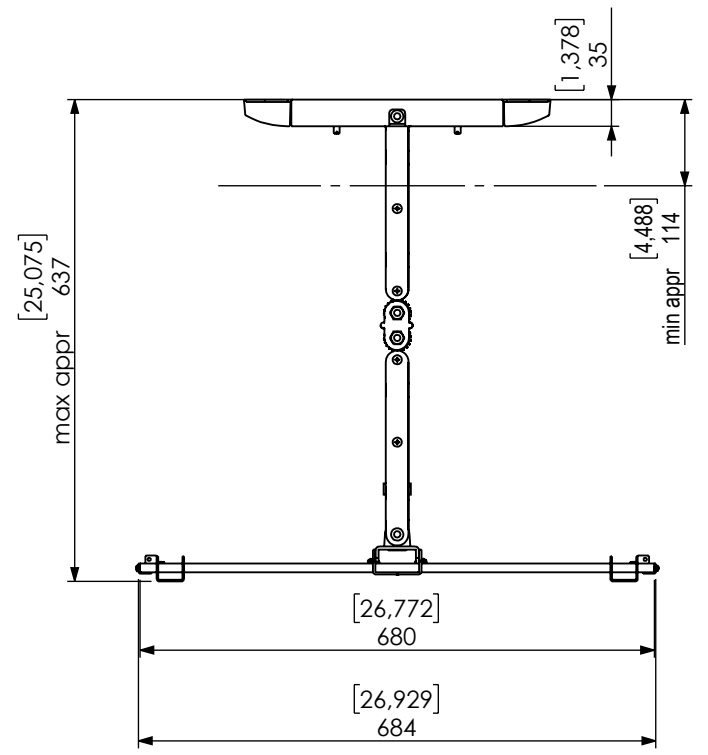

Technical drawing (mm / inch)
14-001-5 Icon 3D Large dimensions

SECTION A-A
SCALE 1 : 10

SMART MEDIA SOLUTIONS