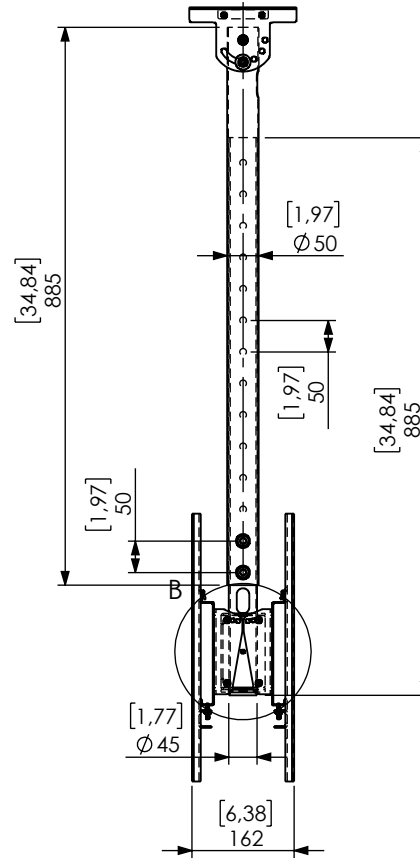

Technical drawing (mm/inch)
02-115-x Func Ceiling LP Medium Dual dimensions mm / [inch]

DETAIL B
SCALE 1 : 3

DETAIL A
SCALE 1 : 3