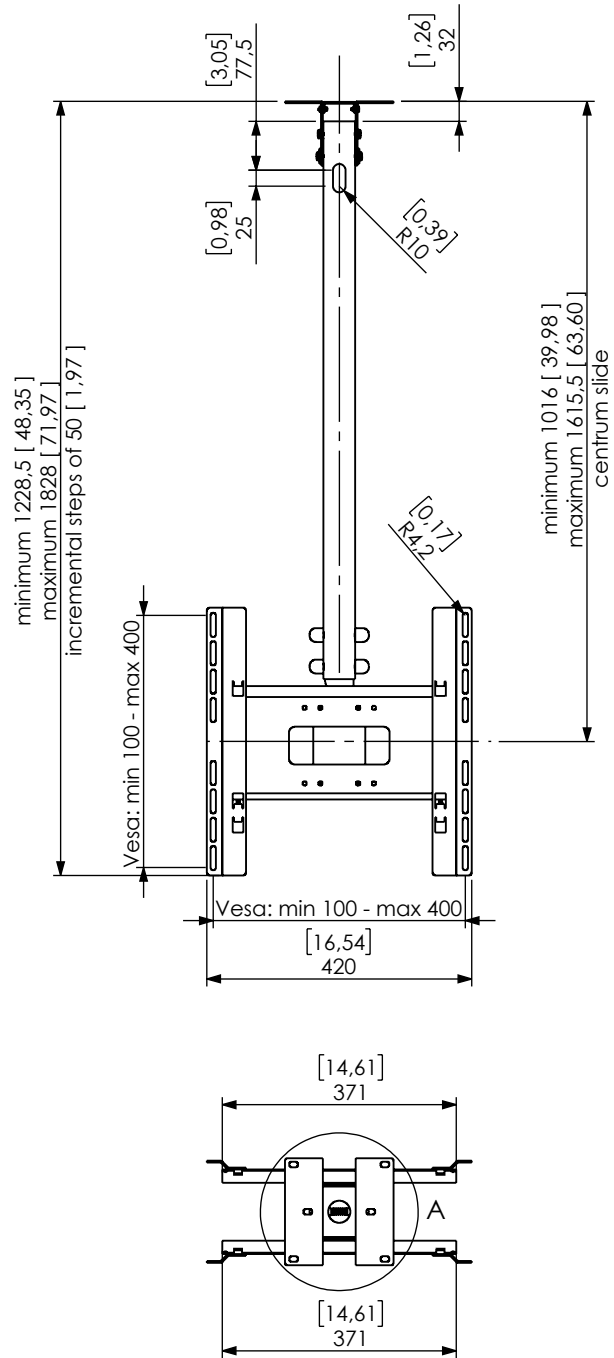

Technical drawing (mm/inch)
02-115-x Func Ceiling LP Medium Dual dimensions mm / [inch]

DETAIL B
SCALE 1 : 3

DETAIL A
SCALE 1 : 3