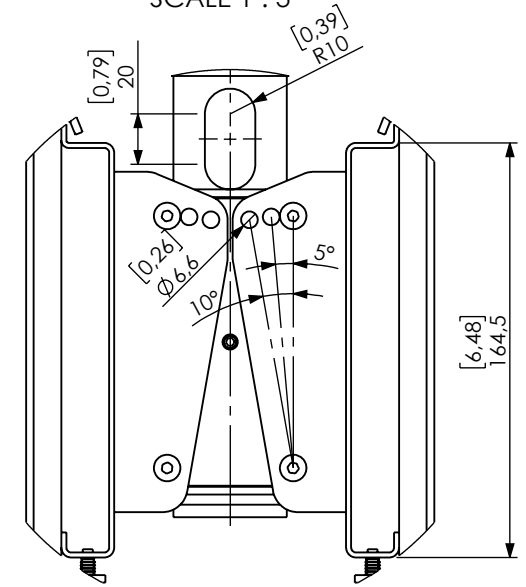

Technical drawing (mm/inch)
02-115-x Func Ceiling LP Medium Dual dimensions mm / [inch]

DETAIL B
SCALE 1 : 3

DETAIL A
SCALE 1 : 3