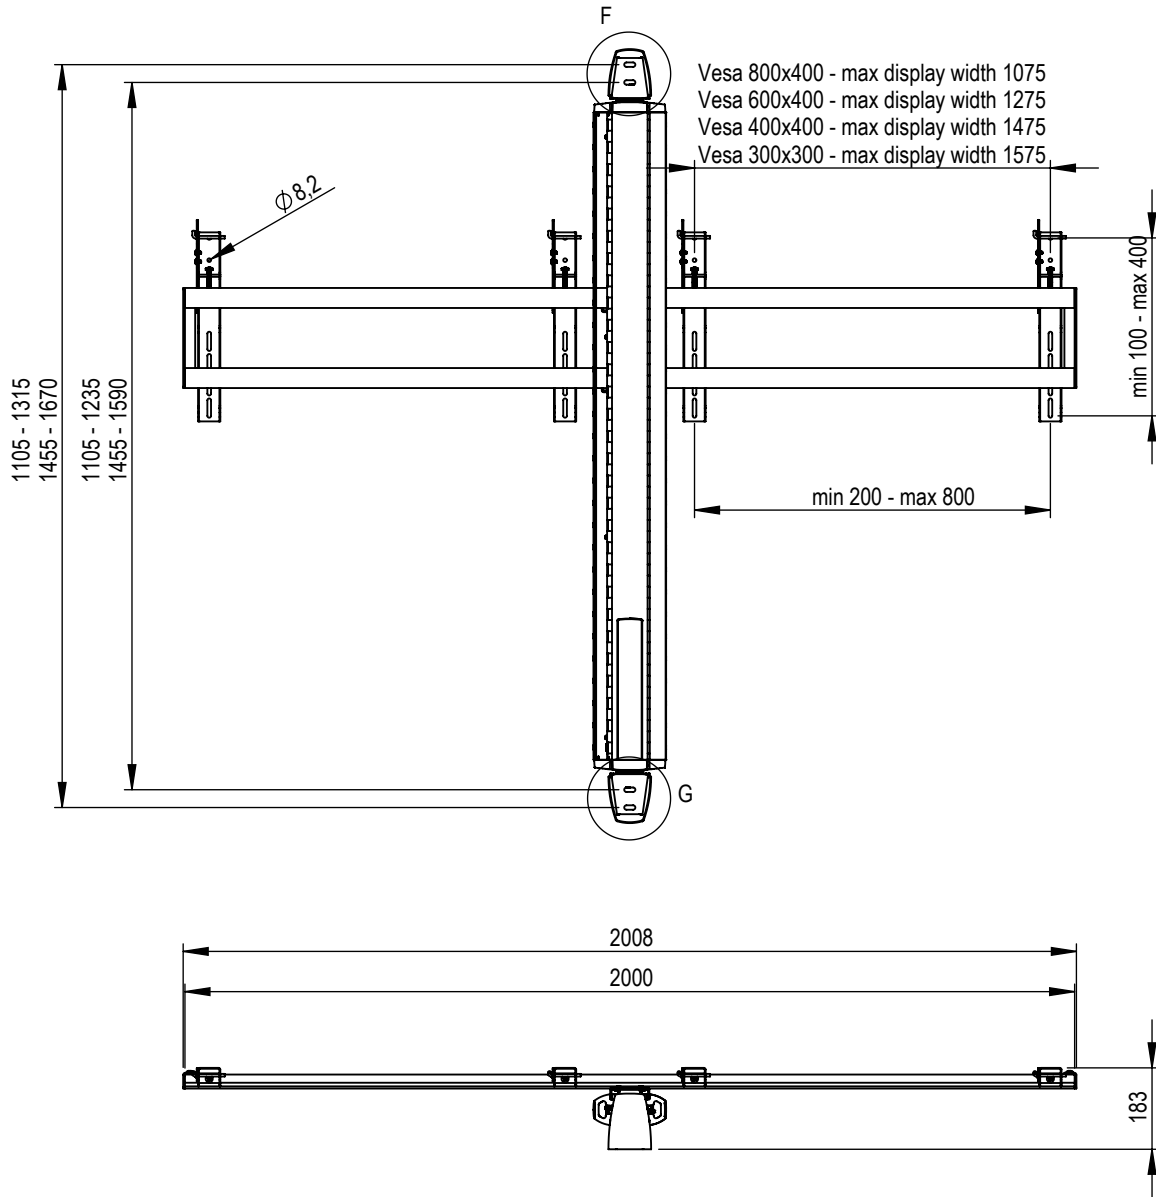

Technical drawing (mm)
 PD081010-P0 - PD081011-P0 / SMS Flatscreen X WH 1105 / X WH 1455 Video Conference technical drawing

DETAIL F
 SCALE 1 : 5

DETAIL G
 SCALE 1 : 5