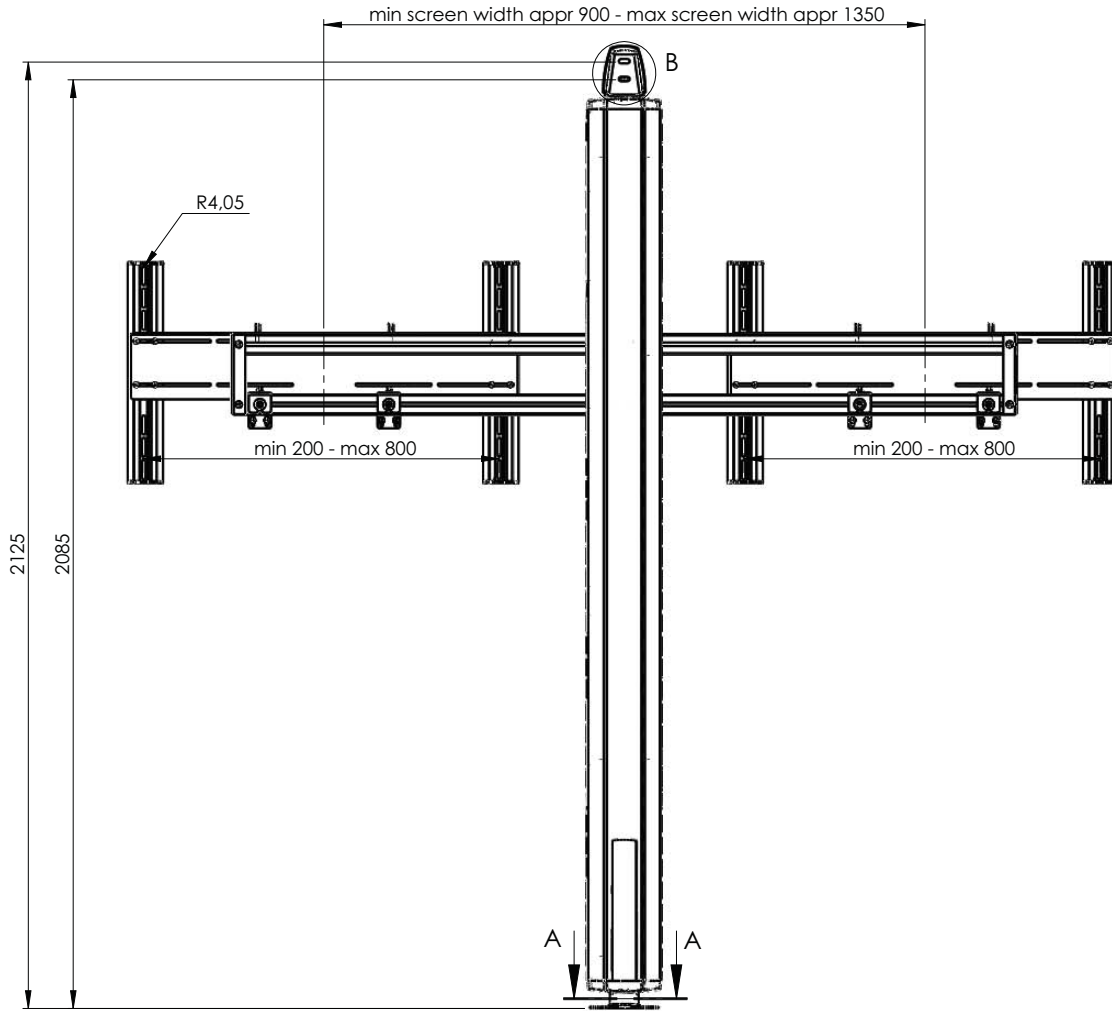

SMS Flatscreen X WFH S1955 Video Conference Dimensions in mm

DETAIL B
SCALE 1 : 3

SECTION A-A
SCALE 1 : 3