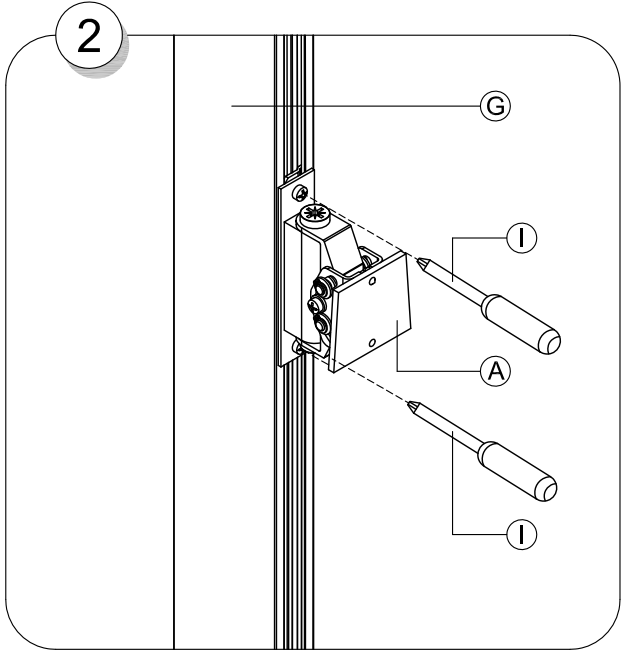

SMS FLATSCREEN L ST KIT

| Contents | | | |
|----------|-----------------------------------|---|-----|
| A. | Tilt/Swivel | | 1 |
| B. | Vesa Plate 75X75 / 100X100 | | 1 |
| C. | Screws M4x20/M4x10 |  | 4+4 |
| D. | Distance washer |  | 4 |
| E. | Safety Screw |  | 1 |
| F. | Allen Key |  | 2 |
| G. | Aluminium pillar (Not included) | | |
| H. | Flat Screen (Not included) | | |
| I. | Screw Driver (Not included) | | |