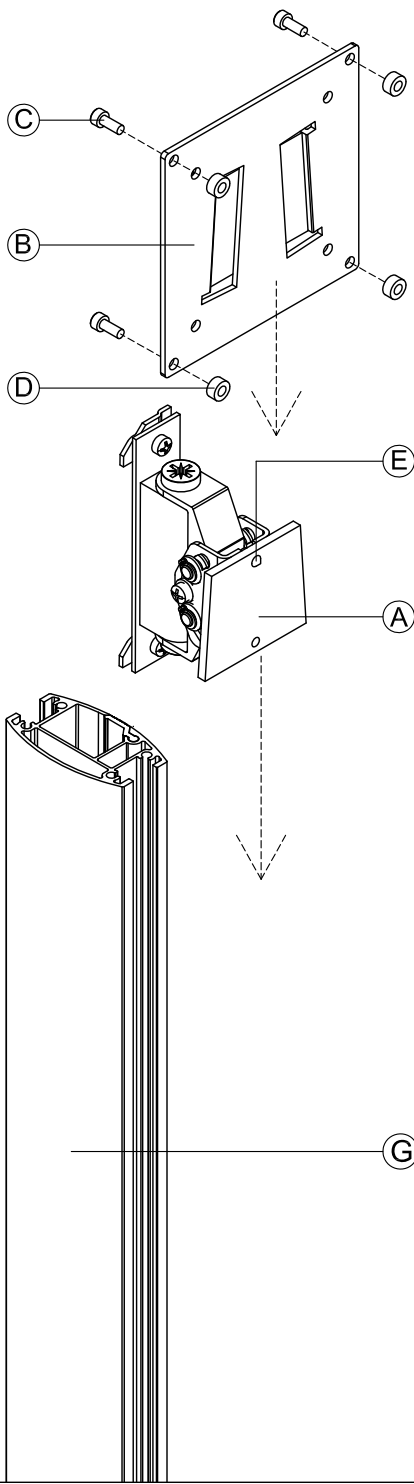

SMS FLATSCREEN L ST KIT

| Contents | | | |
|----------|-----------------------------------|---|-----|
| A. | Tilt/Swivel | | 1 |
| B. | Vesa Plate 75X75 / 100X100 | | 1 |
| C. | Screws M4x20/M4x10 |  | 4+4 |
| D. | Distance washer |  | 4 |
| E. | Safety Screw |  | 1 |
| F. | Allen Key |  | 2 |
| G. | Aluminium pillar (Not included) | | |
| H. | Flat Screen (Not included) | | |
| I. | Screw Driver (Not included) | | |