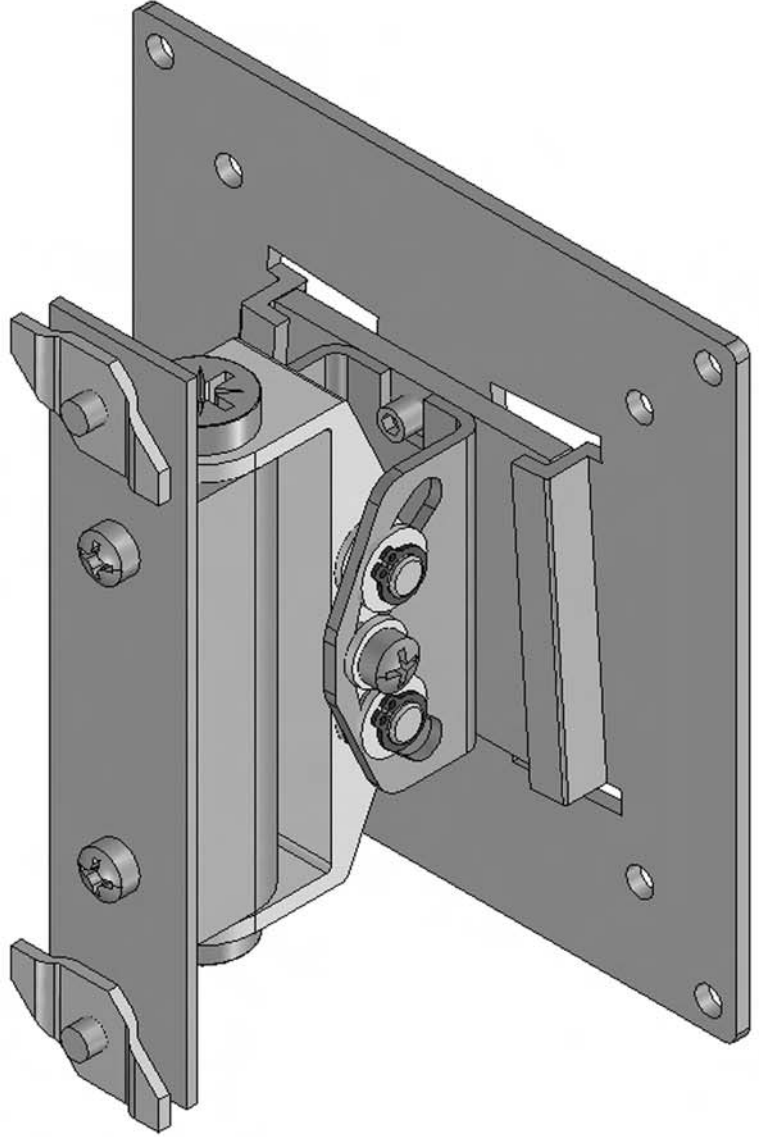

SMS FLATSCREEN L ST KIT

| Contents | | | |
|----------|-----------------------------------|---|-----|
| A. | Tilt/Swivel | | 1 |
| B. | Vesa Plate 75X75 / 100X100 | | 1 |
| C. | Screws M4x20/M4x10 |  | 4+4 |
| D. | Distance washer |  | 4 |
| E. | Safety Screw |  | 1 |
| F. | Allen Key |  | 2 |
| G. | Aluminium pillar (Not included) | | |
| H. | Flat Screen (Not included) | | |
| I. | Screw Driver (Not included) | | |