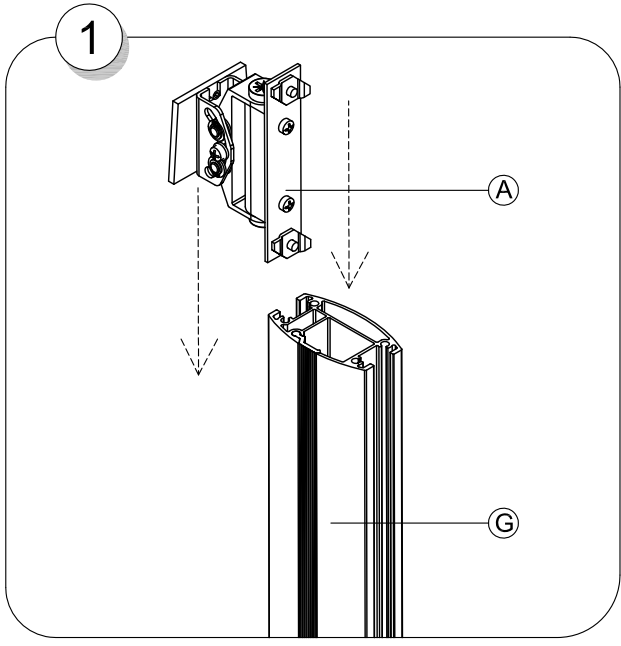

SMS FLATSCREEN L ST KIT

| Contents | | | |
|----------|-----------------------------------|---|-----|
| A. | Tilt/Swivel | | 1 |
| B. | Vesa Plate 75X75 / 100X100 | | 1 |
| C. | Screws M4x20/M4x10 |  | 4+4 |
| D. | Distance washer |  | 4 |
| E. | Safety Screw |  | 1 |
| F. | Allen Key |  | 2 |
| G. | Aluminium pillar (Not included) | | |
| H. | Flat Screen (Not included) | | |
| I. | Screw Driver (Not included) | | |