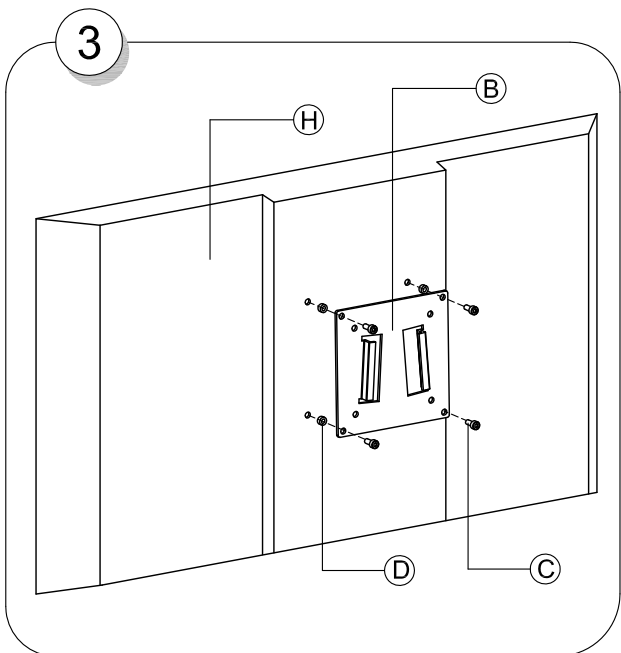

SMS FLATSCREEN L ST KIT

| Contents | | | |
|----------|-----------------------------------|---|-----|
| A. | Tilt/Swivel | | 1 |
| B. | Vesa Plate 75X75 / 100X100 | | 1 |
| C. | Screws M4x20/M4x10 |  | 4+4 |
| D. | Distance washer |  | 4 |
| E. | Safety Screw |  | 1 |
| F. | Allen Key |  | 2 |
| G. | Aluminium pillar (Not included) | | |
| H. | Flat Screen (Not included) | | |
| I. | Screw Driver (Not included) | | |