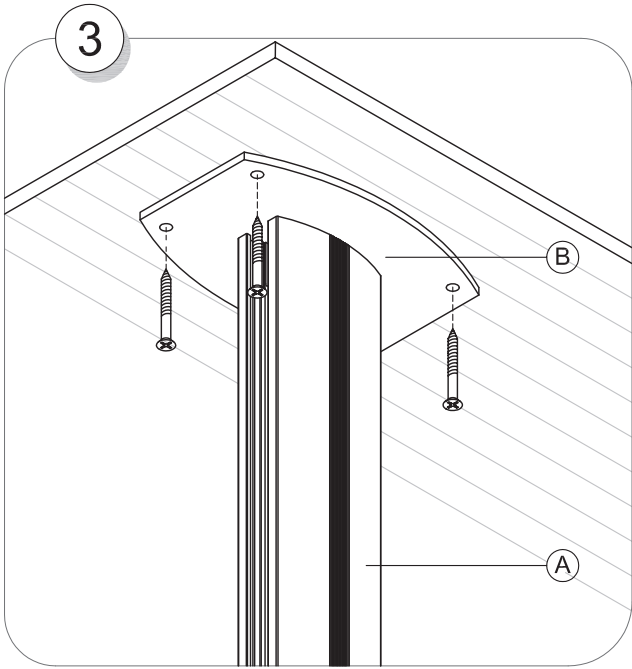

FS061021..061022..  
061023..061024

Contents		
A	Aluminium Pillar (1x)	
B	SMS Middle Uniside (1x)	
C	Ceiling Plate (1x)	
D	Swivel / Tilt Bracket (1x)	
E	Plastic Cover (1x)	
F	Screw M5x16 (4x)	
G	Cables (Not included)	
H	Plastic cover over cables	
I	Allen Key (2x)	