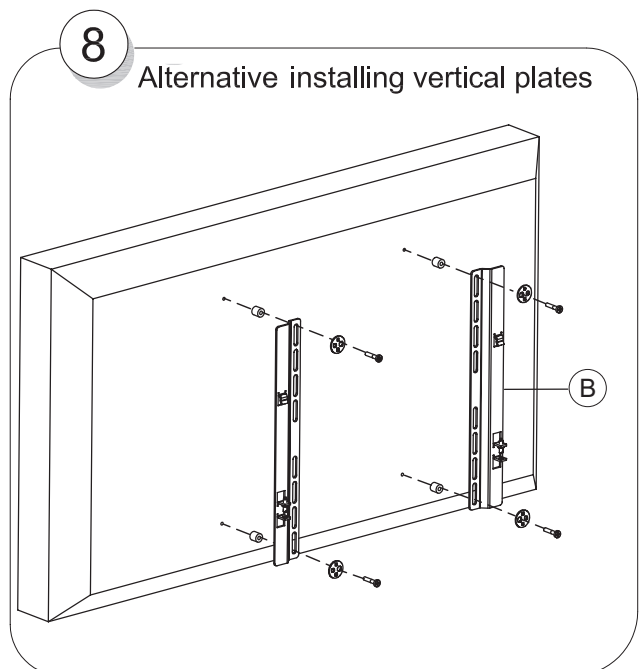

FS061021..061022..  
061023..061024

Contents		
A	Aluminium Pillar (1x)	
B	SMS Middle Uniside (1x)	
C	Ceiling Plate (1x)	
D	Swivel / Tilt Bracket (1x)	
E	Plastic Cover (1x)	
F	Screw M5x16 (4x)	
G	Cables (Not included)	
H	Plastic cover over cables	
I	Allen Key (2x)	