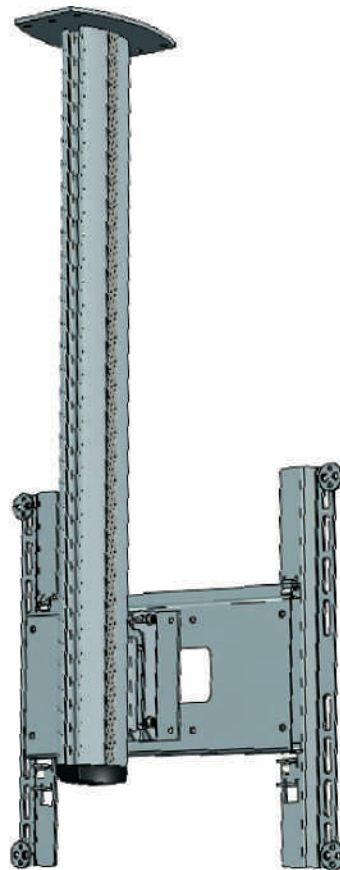

# SMS FLATSCREEN CM ST

FS061021..061022..  
061023..061024

Contents		
A	Aluminium Pillar (1x)	
B	SMS Middle Uniside (1x)	
C	Ceiling Plate (1x)	
D	Swivel / Tilt Bracket (1x)	
E	Plastic Cover (1x)	
F	Screw M5x16 (4x)	
G	Cables (Not included)	
H	Plastic cover over cables	
I	Allen Key (2x)	