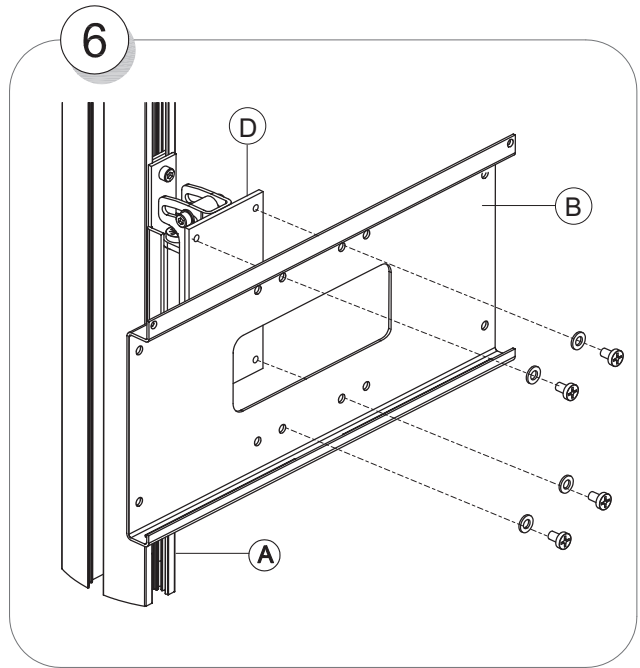

FS061021..061022..  
061023..061024

Contents		
A	Aluminium Pillar (1x)	
B	SMS Middle Uniside (1x)	
C	Ceiling Plate (1x)	
D	Swivel / Tilt Bracket (1x)	
E	Plastic Cover (1x)	
F	Screw M5x16 (4x)	
G	Cables (Not included)	
H	Plastic cover over cables	
I	Allen Key (2x)	