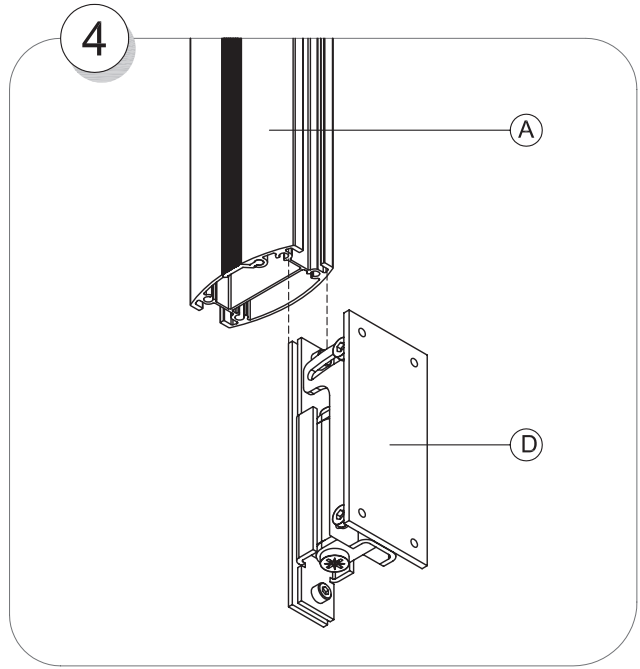

FS061021..061022..  
061023..061024

Contents		
A	Aluminium Pillar (1x)	
B	SMS Middle Uniside (1x)	
C	Ceiling Plate (1x)	
D	Swivel / Tilt Bracket (1x)	
E	Plastic Cover (1x)	
F	Screw M5x16 (4x)	
G	Cables (Not included)	
H	Plastic cover over cables	
I	Allen Key (2x)	