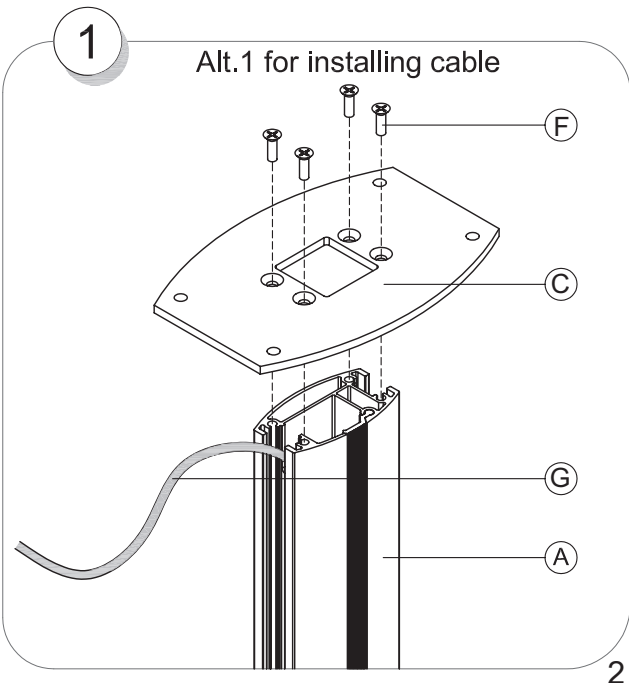

FS061021..061022..  
061023..061024

Contents		
A	Aluminium Pillar (1x)	
B	SMS Middle Uniside (1x)	
C	Ceiling Plate (1x)	
D	Swivel / Tilt Bracket (1x)	
E	Plastic Cover (1x)	
F	Screw M5x16 (4x)	
G	Cables (Not included)	
H	Plastic cover over cables	
I	Allen Key (2x)	