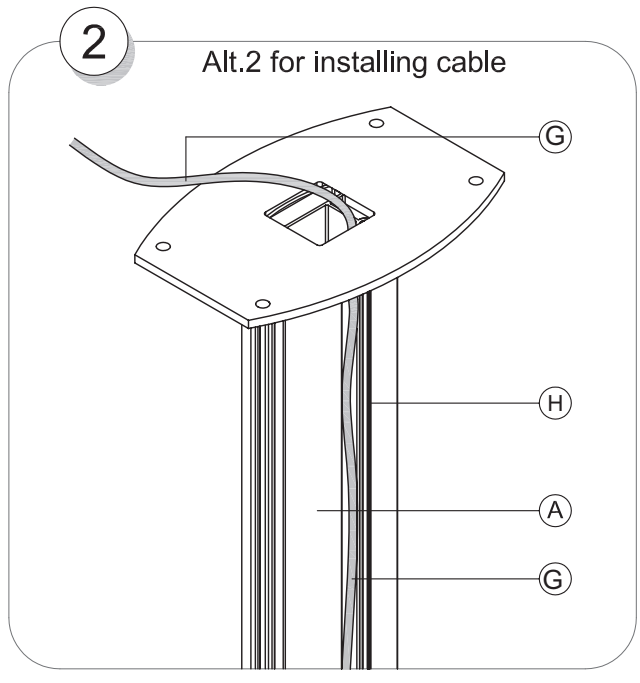

FS061021..061022..  
061023..061024

Contents		
A	Aluminium Pillar (1x)	
B	SMS Middle Uniside (1x)	
C	Ceiling Plate (1x)	
D	Swivel / Tilt Bracket (1x)	
E	Plastic Cover (1x)	
F	Screw M5x16 (4x)	
G	Cables (Not included)	
H	Plastic cover over cables	
I	Allen Key (2x)	