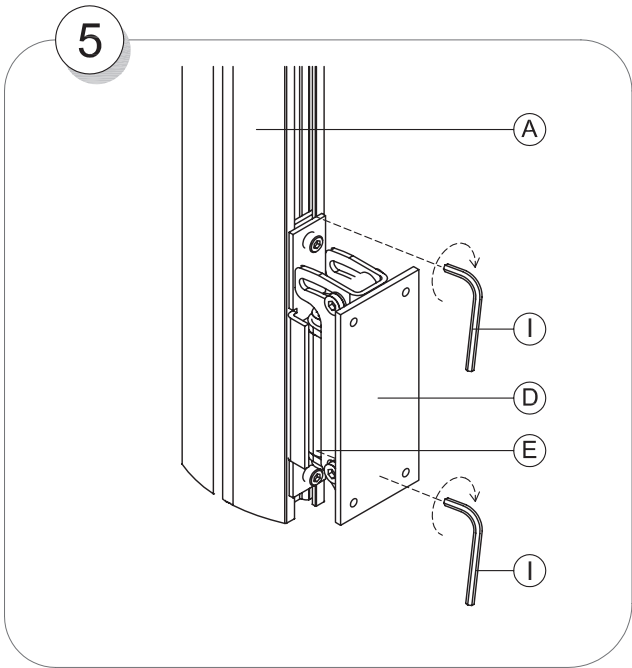

FS061021..061022..  
061023..061024

Contents		
A	Aluminium Pillar (1x)	
B	SMS Middle Uniside (1x)	
C	Ceiling Plate (1x)	
D	Swivel / Tilt Bracket (1x)	
E	Plastic Cover (1x)	
F	Screw M5x16 (4x)	
G	Cables (Not included)	
H	Plastic cover over cables	
I	Allen Key (2x)	