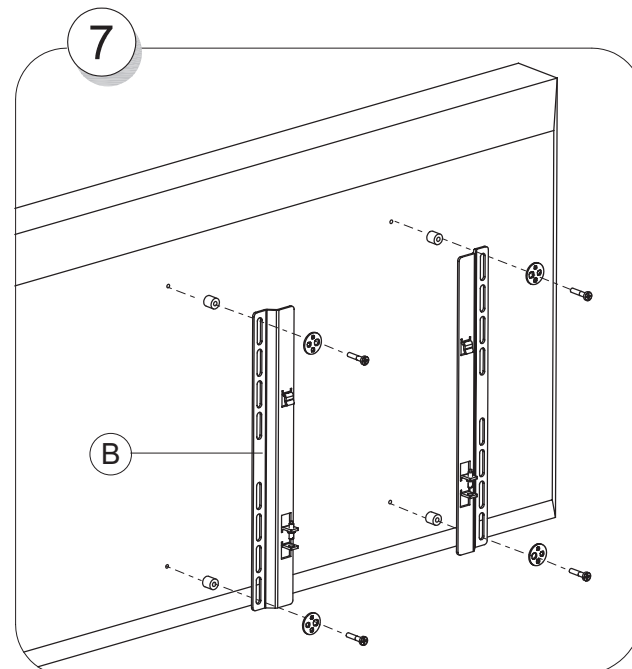

FS061021..061022..  
061023..061024

Contents		
A	Aluminium Pillar (1x)	
B	SMS Middle Uniside (1x)	
C	Ceiling Plate (1x)	
D	Swivel / Tilt Bracket (1x)	
E	Plastic Cover (1x)	
F	Screw M5x16 (4x)	
G	Cables (Not included)	
H	Plastic cover over cables	
I	Allen Key (2x)	