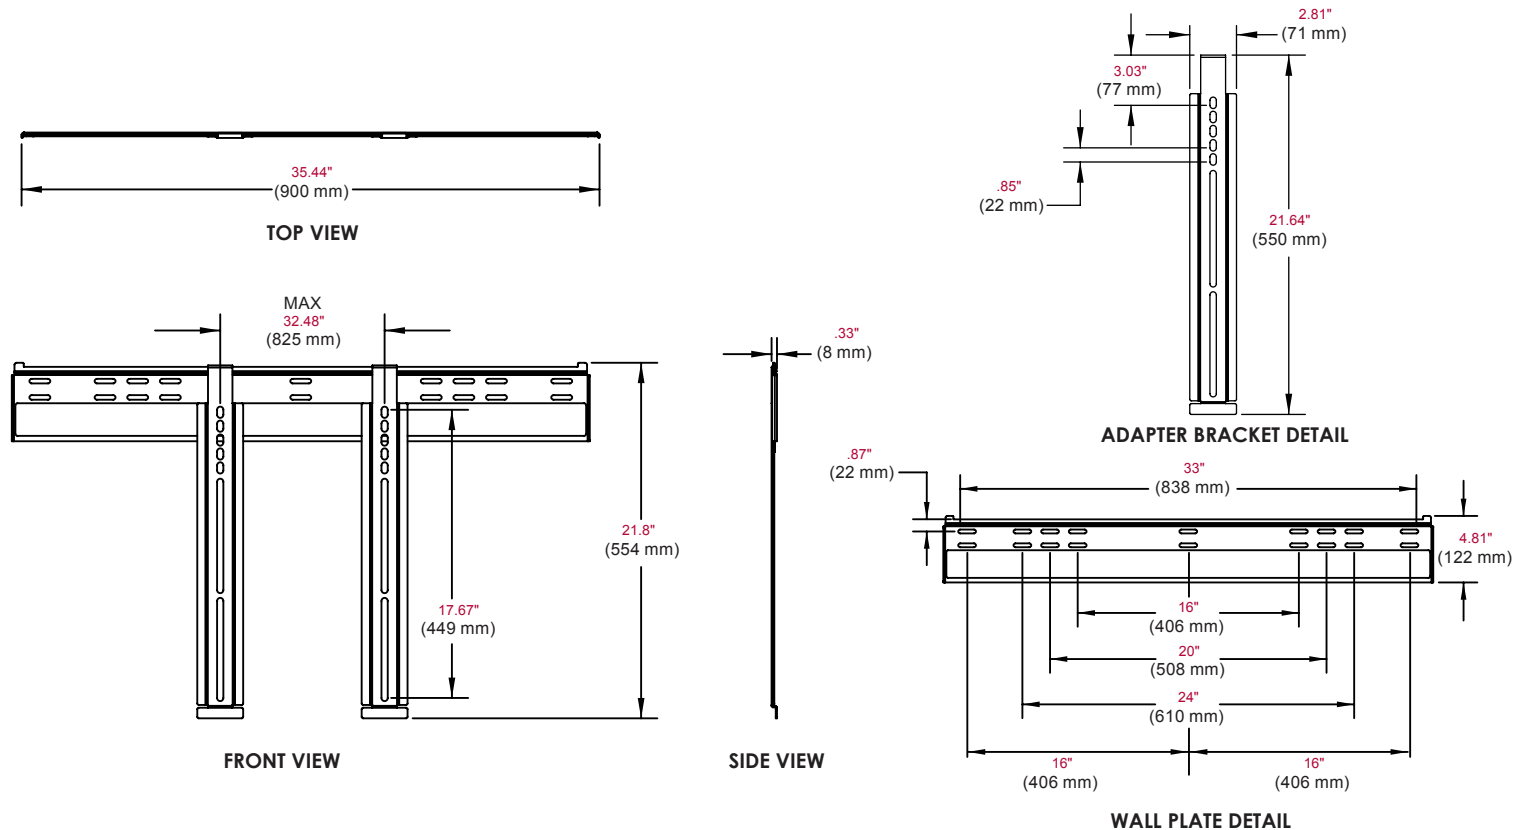

Model Numbers

WARRANTY: Limited 5-year

SUF660P: Universal Ultra-thin Flat Wall Mount for 37" to 65" (94-165 cm) Ultra-thin Flat Panel TVs

Product Specifications

	DIMENSIONS (W x H x D)	PRODUCT WEIGHT	LOAD CAPACITY	FINISH	AVAILABLE COLORS
SUF660P	35.44" x 21.8" x .33" (900 x 554 x 8 mm)	7.1lb (3.2 Kg)	150 lb (68 Kg)	Scratch resistant fused epoxy	Gloss Black

Package Specifications

	PACKAGE SIZE (W x H x D)	PACKAGE SHIP WEIGHT	PACKAGE UPC CODE	PACKAGE CONTENTS	UNITS IN PACKAGE
SUF660P	37.06" x 2.375" x 6.313" (941 x 60 x 160 mm)	7.8 lb (3.6 Kg)	735029258377	Wall plate, universal screen adapters, mounting and screen attachment hardware	1

Accessories

ACC615: Metal Stud Accessory Pack

All dimensions = inch (mm)

ARCHITECTS SPECIFICATIONS

The Ultra-Thin Universal Flat Wall Mount shall be a Peerless model _____ and shall be located where indicated on the plans. It shall be constructed of cold rolled steel and feature scratch resistant gloss black fused epoxy finish. Assembly and installation shall be done according to instructions provided