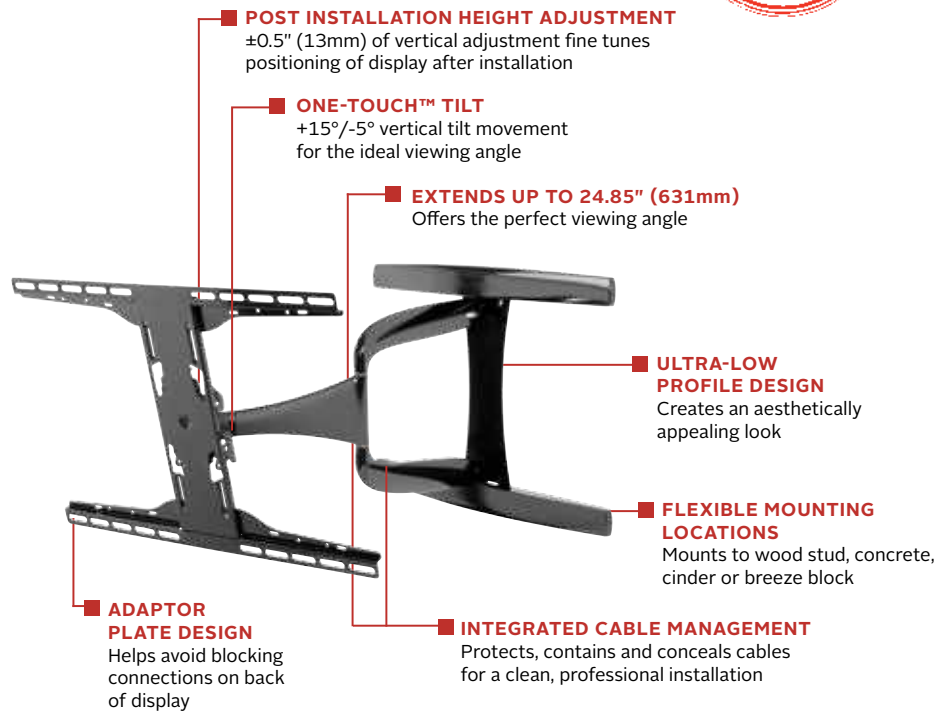

SUA761PU

Display size
37"- 65"

Max load
80lb (36kg)

DesignerSeries™ Universal Ultra Slim Articulating Wall Mount

FOR 37" TO 65" ULTRA-THIN DISPLAYS*

One of the thinnest wall arm mounts on the market, the Peerless-AV® DesignerSeries™ Universal Ultra Slim Articulating Wall Mount is designed exclusively for ultra-thin displays. The SUA761PU is built to hold medium to larger displays firmly in any position – landscape or portrait – while still offering an ultra-low profile. An innovative I-shaped adaptor plate makes it easy to access the back of the display, keeping hardware hidden, and features internal cable management, providing a clean, professional look that transitions smoothly from the wall to the display. With a gloss black finish, the SUA761PU matches any décor.

Full-motion capabilities allow you to swivel, tilt, extend or retract your display for the perfect viewing angle.

Additional Features

- ✓ Arm retracts to 1.85" (47mm) and extends up to 24.85" (631mm) from wall
- ✓ One-Touch™ tilt mechanism allows adjustment of +15°/-5° without the use of tools
- ✓ Up to ±90° of side-to-side swivel
- ✓ Added ±5° of roll for post-installation display leveling without the use of tools
- ✓ Up to ±0.5" (13mm) of vertical adjustment for post-installation leveling and height adjustment fine-tuning
- ✓ Internal cable management provides clean, professional installation finish
- ✓ Universal mount fits displays with mounting patterns 200 x 100 to 600 x 400mm
- ✓ Landscape or portrait mounting options increases display versatility
- ✓ The I-Shaped Adaptor plate's innovative design helps avoid blocking connections on back of display

* Designed for use with displays that are less than 3" (76mm) deep

Swivel, tilt, extend or retract the display for the perfect viewing angle

Integrated cable management keeps cords and cables out of the way