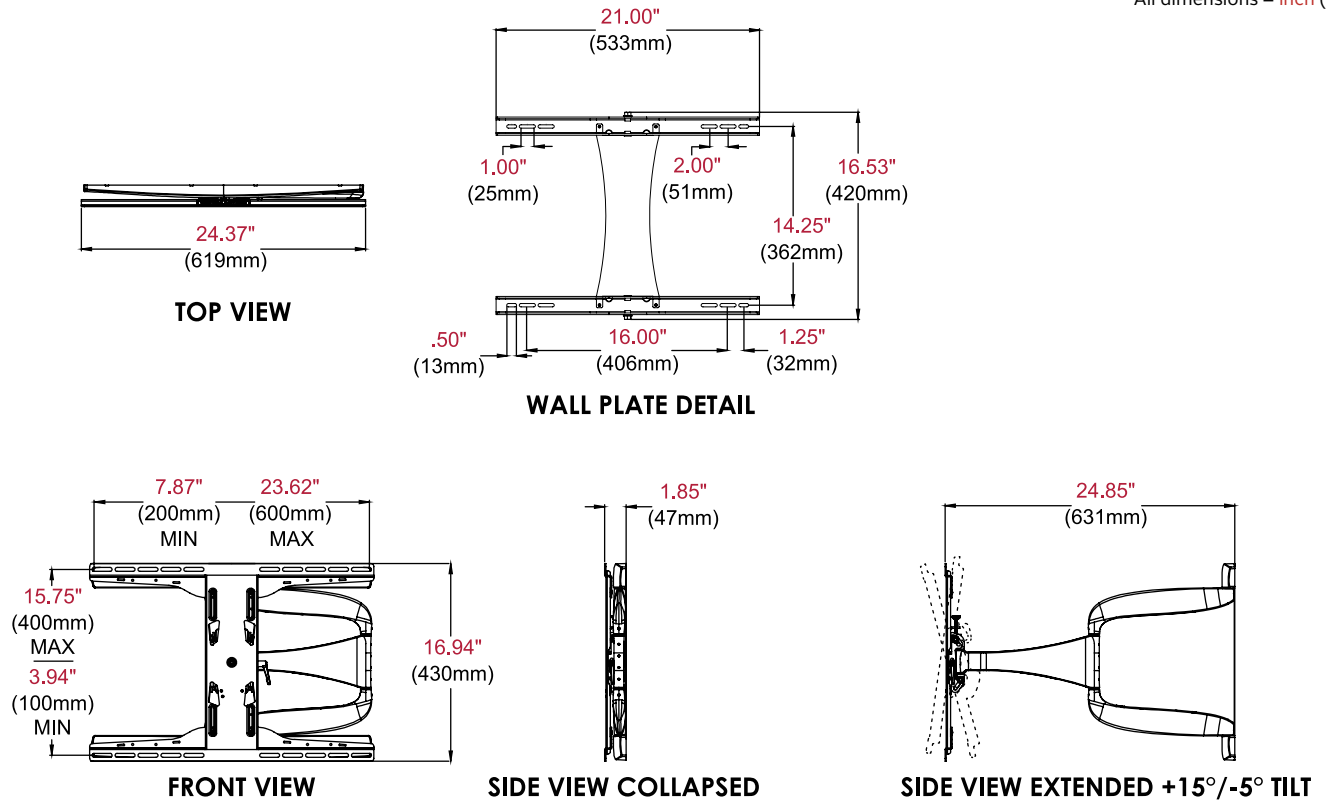

SUA761PU

DesignerSeries™ Universal Ultra Slim Articulating Wall Mount for 37" to 65" Ultra-Thin Displays*

* Designed for use with displays that are less than 3" (76mm) deep

Product Specifications

	DIMENSIONS (W x H x D)	PRODUCT WEIGHT	LOAD CAPACITY	FINISH	AVAILABLE COLORS
SUA761PU	24.37" x 16.94" x 1.85"-24.85" (619 x 430 x 47-631mm)	16.90lb (7.67kg)	80lb (36kg)	Scratch resistant fused epoxy	Gloss black

Package Specifications

	PACKAGE SIZE (W x H x D)	PACKAGE SHIP WEIGHT	PACKAGE UPC CODE	PACKAGE CONTENTS	UNITS IN PACKAGE
SUA761PU	41.00" x 4.00" x 23.75" 1041 x 102 x 603mm	23.0lb (10.4kg)	735029306399	Wall mount, wall and display installation hardware, installation instructions	1

Accessories

- ACC925: Security Fasteners
- IBA2(AC)(-W), IBA3(AC)(-W): Recessed Cable Management and Power Storage Accessory Box
- IBA4-W: Easy Mount Recessed Low Voltage Cable Plate
- IBA5-W: Recessed Low Voltage Media Plate with Duplex Surge Suppressor
- ESHV models: AV Wall Shelves
- WSP756: Metal Stud Wall Plate

All dimensions = inch (mm)

Architect Specifications

The DesignerSeries™ Universal Ultra Slim Articulating Wall Mount shall be a Peerless-AV model SUA761PU and shall be located where indicated on the plans. Assembly and installation shall be done according to instructions provided by the manufacturer.

Visit peerless-av.com to see the complete line of AV solutions from Peerless-AV, including outdoor displays, wireless, kiosks, digital audio, display mounts, projector mounts, carts/stands, and a full assortment of accessories.

Peerless-AV
2300 White Oak Circle
Aurora, IL 60502 USA

(800) 865-2112
(630) 375-5100
Fax: (800) 359-6500

Peerless-AV Europe
Unit 3 Watford Interchange
Colonial Way, Watford
Herts, WD24 4WP
United Kingdom
+44 (0) 1923 200100
Fax: +44 (0) 1923 200101

Peerless-AV de México
Ave de las Industrias 413
Parque Industrial Escobedo
Escobedo, N.L.,
Mexico 66050
+52 (81) 8384-8300
Fax: +52 (81) 8384-8360