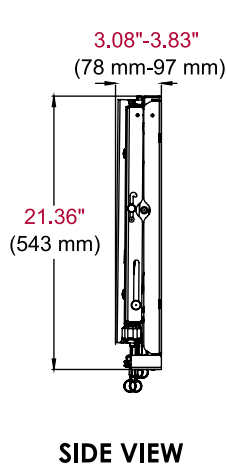

DS-VW765-LQR SmartMount® Full Service Video Wall Mount with Quick Release - Landscape for 46" -65" Displays

Product Specifications

	DIMENSIONS (W x H x D)	PRODUCT WEIGHT	LOAD CAPACITY	FINISH	AVAILABLE COLORS
DS-VW765-LQR	35.59" x 21.37" x 3.08"-3.83" (904 x 543 x 78-97mm)	35lb (15.9kg)	125lb (56.8kg)	Textured	Black

Package Specifications

	PACKAGE SIZE (W x H x D)	PACKAGE SHIP WEIGHT	PACKAGE UPC CODE	PACKAGE CONTENTS	UNITS IN PACKAGE
DS-VW765-LQR	36.25" x 23.25" x 4.75" (921 x 591 x 121mm)	39lb (17.6kg)	735029300847	Wall mount assembly, mounting attachment rails, fasteners	1

Accessories

DS-VWS###: Wall Plate Alignment Spacers

All dimensions = inch (mm)

Architect Specifications

The Smartmount® Full-Service Video Wall Mount with Quick Release - Landscape shall be a Peerless-AV model DS-VW765-LQR and shall be located where indicated on the plans. Assembly and installation shall be done according to instructions provided by the manufacturer.