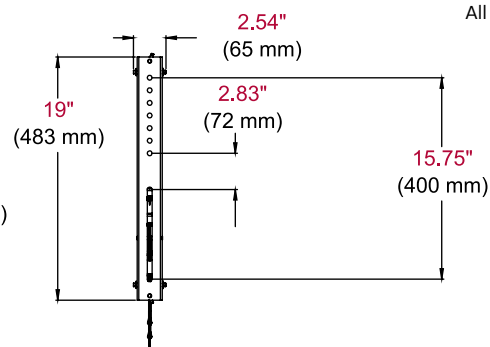

DS-VW765-LQR SmartMount® Full Service Video Wall Mount with Quick Release - Landscape for 46" -65" Displays

Product Specifications

	DIMENSIONS (W x H x D)	PRODUCT WEIGHT	LOAD CAPACITY	FINISH	AVAILABLE COLORS
DS-VW765-LQR	35.59" x 21.37" x 3.08"-3.83" (904 x 543 x 78-97mm)	35lb (15.9kg)	125lb (56.8kg)	Textured	Black

Package Specifications

	PACKAGE SIZE (W x H x D)	PACKAGE SHIP WEIGHT	PACKAGE UPC CODE	PACKAGE CONTENTS	UNITS IN PACKAGE
DS-VW765-LQR	36.25" x 23.25" x 4.75" (921 x 591 x 121mm)	39lb (17.6kg)	735029300847	Wall mount assembly, mounting attachment rails, fasteners	1

Accessories

DS-VWS###: Wall Plate Alignment Spacers

All dimensions = inch (mm)

Architect Specifications

The Smartmount® Full-Service Video Wall Mount with Quick Release - Landscape shall be a Peerless-AV model DS-VW765-LQR and shall be located where indicated on the plans. Assembly and installation shall be done according to instructions provided by the manufacturer.