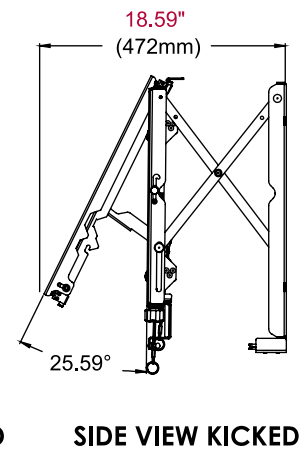

DS-VW765-LQR SmartMount® Full Service Video Wall Mount with Quick Release - Landscape for 46" -65" Displays

Product Specifications

	DIMENSIONS (W x H x D)	PRODUCT WEIGHT	LOAD CAPACITY	FINISH	AVAILABLE COLORS
DS-VW765-LQR	35.59" x 21.37" x 3.08"-3.83" (904 x 543 x 78-97mm)	35lb (15.9kg)	125lb (56.8kg)	Textured	Black

Package Specifications

	PACKAGE SIZE (W x H x D)	PACKAGE SHIP WEIGHT	PACKAGE UPC CODE	PACKAGE CONTENTS	UNITS IN PACKAGE
DS-VW765-LQR	36.25" x 23.25" x 4.75" (921 x 591 x 121mm)	39lb (17.6kg)	735029300847	Wall mount assembly, mounting attachment rails, fasteners	1

Accessories

DS-VWS###: Wall Plate Alignment Spacers

All dimensions = inch (mm)

Architect Specifications

The Smartmount® Full-Service Video Wall Mount with Quick Release - Landscape shall be a Peerless-AV model DS-VW765-LQR and shall be located where indicated on the plans. Assembly and installation shall be done according to instructions provided by the manufacturer.