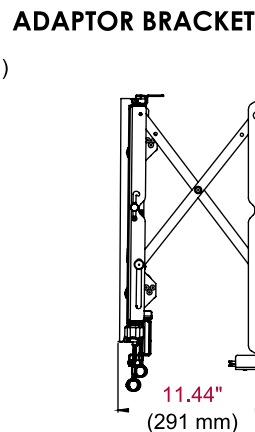

DS-VW765-LQR SmartMount® Full Service Video Wall Mount with Quick Release - Landscape for 46" -65" Displays

Product Specifications

	DIMENSIONS (W x H x D)	PRODUCT WEIGHT	LOAD CAPACITY	FINISH	AVAILABLE COLORS
DS-VW765-LQR	35.59" x 21.37" x 3.08"-3.83" (904 x 543 x 78-97mm)	35lb (15.9kg)	125lb (56.8kg)	Textured	Black

Package Specifications

	PACKAGE SIZE (W x H x D)	PACKAGE SHIP WEIGHT	PACKAGE UPC CODE	PACKAGE CONTENTS	UNITS IN PACKAGE
DS-VW765-LQR	36.25" x 23.25" x 4.75" (921 x 591 x 121mm)	39lb (17.6kg)	735029300847	Wall mount assembly, mounting attachment rails, fasteners	1

Accessories

DS-VWS###: Wall Plate Alignment Spacers

All dimensions = inch (mm)

Architect Specifications

The Smartmount® Full-Service Video Wall Mount with Quick Release - Landscape shall be a Peerless-AV model DS-VW765-LQR and shall be located where indicated on the plans. Assembly and installation shall be done according to instructions provided by the manufacturer.