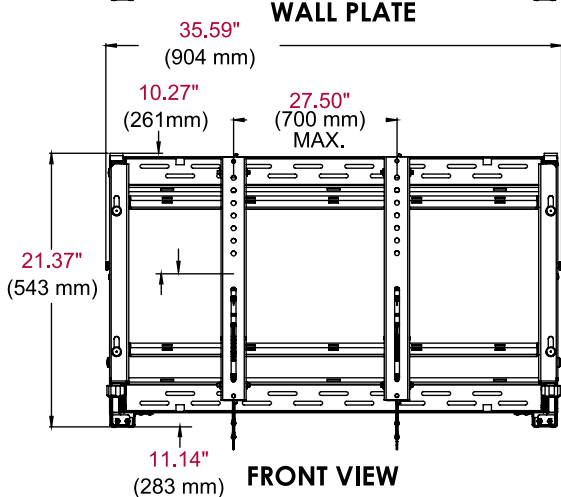

DS-VW765-LQR SmartMount® Full Service Video Wall Mount with Quick Release - Landscape for 46" -65" Displays

Product Specifications

	DIMENSIONS (W x H x D)	PRODUCT WEIGHT	LOAD CAPACITY	FINISH	AVAILABLE COLORS
DS-VW765-LQR	35.59" x 21.37" x 3.08"-3.83" (904 x 543 x 78-97mm)	35lb (15.9kg)	125lb (56.8kg)	Textured	Black

Package Specifications

	PACKAGE SIZE (W x H x D)	PACKAGE SHIP WEIGHT	PACKAGE UPC CODE	PACKAGE CONTENTS	UNITS IN PACKAGE
DS-VW765-LQR	36.25" x 23.25" x 4.75" (921 x 591 x 121mm)	39lb (17.6kg)	735029300847	Wall mount assembly, mounting attachment rails, fasteners	1

Accessories

DS-VWS###: Wall Plate Alignment Spacers

All dimensions = inch (mm)

Architect Specifications

The Smartmount® Full-Service Video Wall Mount with Quick Release - Landscape shall be a Peerless-AV model DS-VW765-LQR and shall be located where indicated on the plans. Assembly and installation shall be done according to instructions provided by the manufacturer.