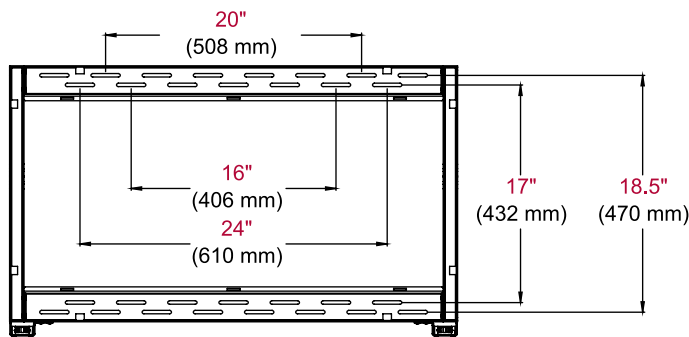

DS-VW765-LQR SmartMount® Full Service Video Wall Mount with Quick Release - Landscape for 46" -65" Displays

Product Specifications

	DIMENSIONS (W x H x D)	PRODUCT WEIGHT	LOAD CAPACITY	FINISH	AVAILABLE COLORS
DS-VW765-LQR	35.59" x 21.37" x 3.08"-3.83" (904 x 543 x 78-97mm)	35lb (15.9kg)	125lb (56.8kg)	Textured	Black

Package Specifications

	PACKAGE SIZE (W x H x D)	PACKAGE SHIP WEIGHT	PACKAGE UPC CODE	PACKAGE CONTENTS	UNITS IN PACKAGE
DS-VW765-LQR	36.25" x 23.25" x 4.75" (921 x 591 x 121mm)	39lb (17.6kg)	735029300847	Wall mount assembly, mounting attachment rails, fasteners	1

Accessories

DS-VWS###: Wall Plate Alignment Spacers

All dimensions = inch (mm)

Architect Specifications

The Smartmount® Full-Service Video Wall Mount with Quick Release - Landscape shall be a Peerless-AV model DS-VW765-LQR and shall be located where indicated on the plans. Assembly and installation shall be done according to instructions provided by the manufacturer.