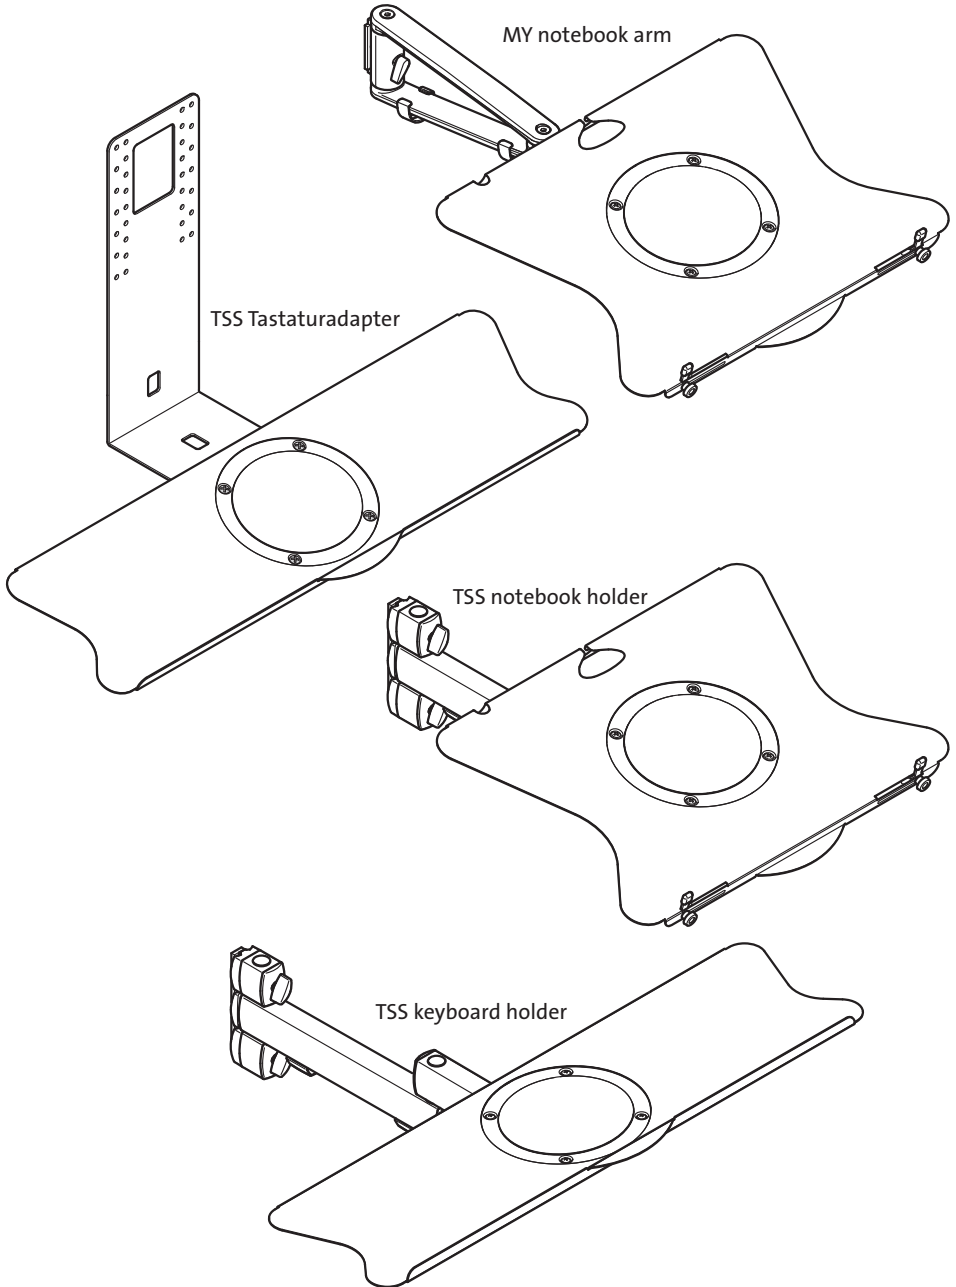

# novus<sup>®</sup> Tetra-Support-System

TSS notebook holder

TSS keyboard holder

2.

3.

4.

**Headquarters:**

Novus Dahle GmbH & Co. KG  
Breslauer Straße 34-38  
49808 Lingen  
Germany