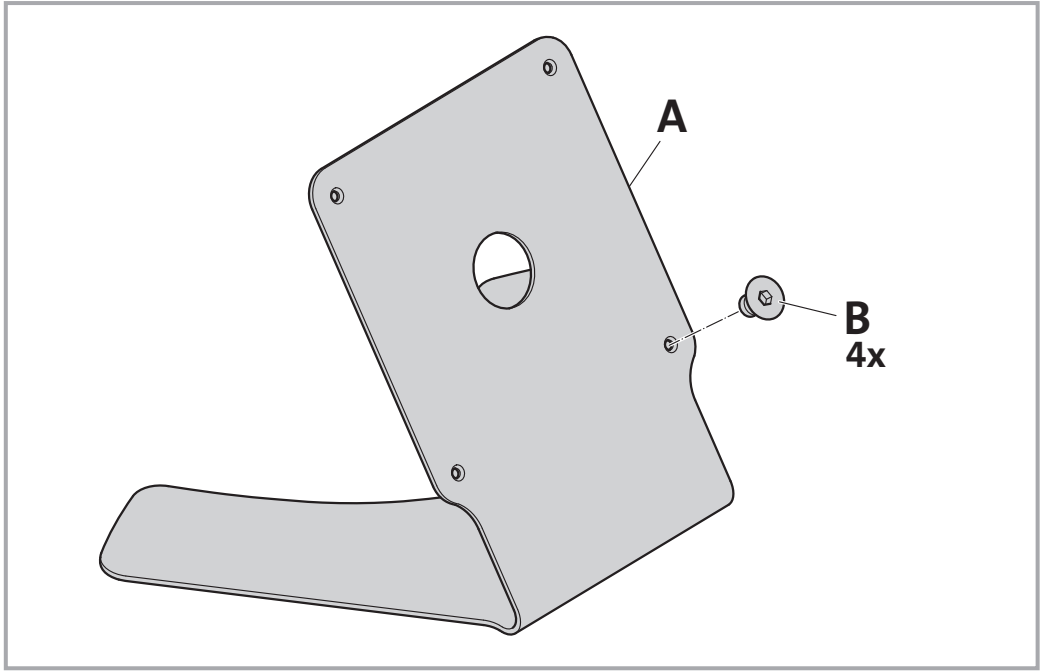

NOVUS[®] RetailSystem desk mount

2.

3.

RetailSystem tablet safe

Kensington Lock

Headquarters:

Novus Dahle GmbH & Co. KG
Breslauer Straße 34-38
49808 Lingen
Germany

Service contact: