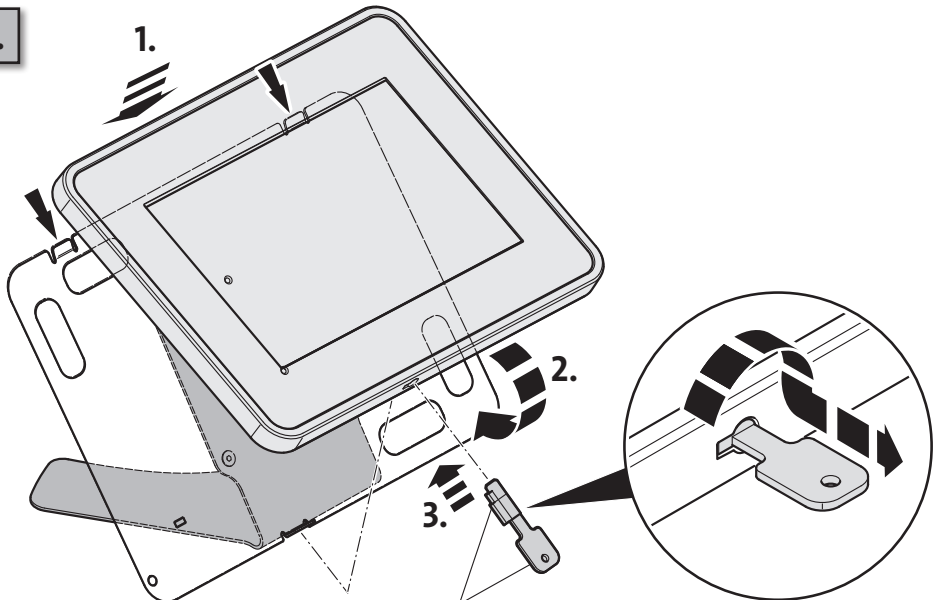

NOVUS[®] RetailSystem desk mount

2.

3.

RetailSystem tablet safe

Kensington Lock

Headquarters:

Novus Dahle GmbH & Co. KG
Breslauer Straße 34-38
49808 Lingen
Germany

Service contact: