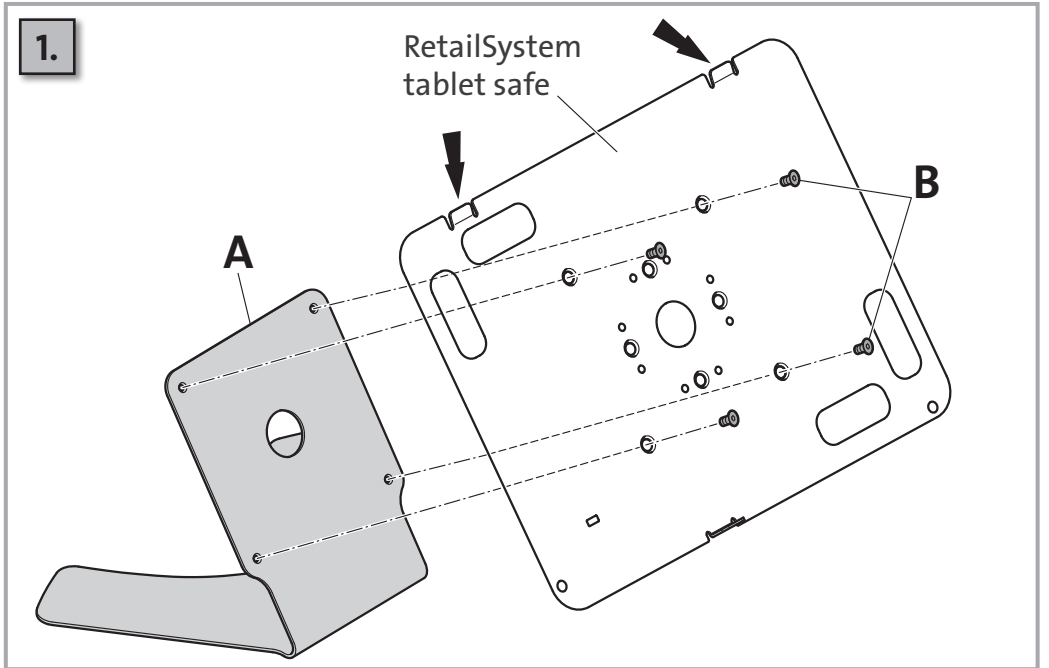

NOVUS[®] RetailSystem desk mount

2.

3.

RetailSystem tablet safe

Kensington Lock

Headquarters:

Novus Dahle GmbH & Co. KG
Breslauer Straße 34-38
49808 Lingen
Germany

Service contact: