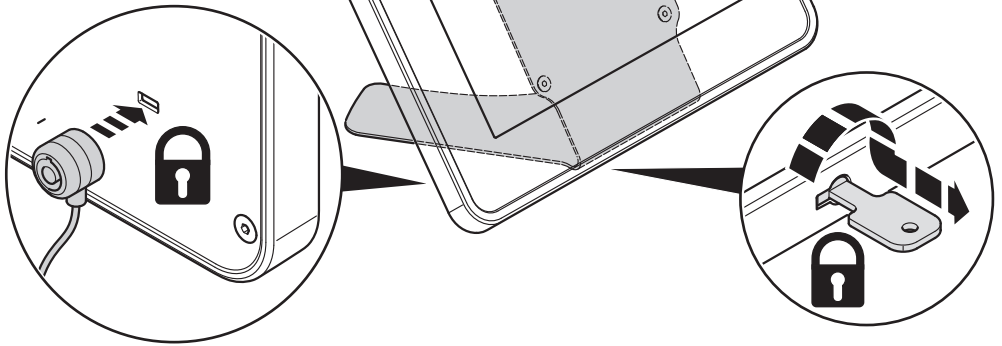

NOVUS[®] RetailSystem desk mount

2.

3.

RetailSystem tablet safe

Kensington Lock

Headquarters:

Novus Dahle GmbH & Co. KG
Breslauer Straße 34-38
49808 Lingen
Germany

Service contact: