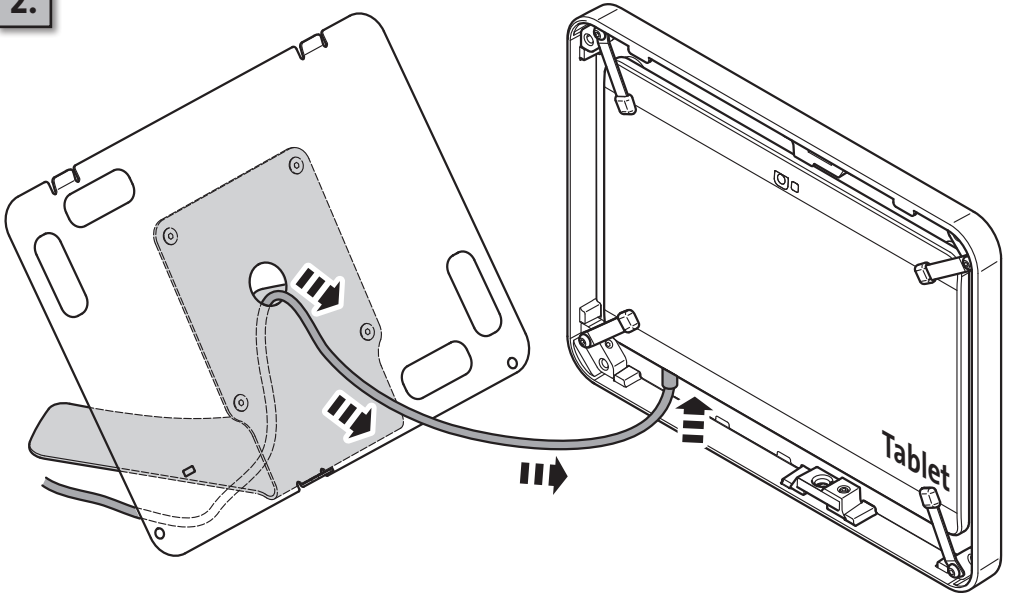

NOVUS[®] RetailSystem desk mount

2.

3.

RetailSystem tablet safe

Kensington Lock

Headquarters:

Novus Dahle GmbH & Co. KG
Breslauer Straße 34-38
49808 Lingen
Germany

Service contact: